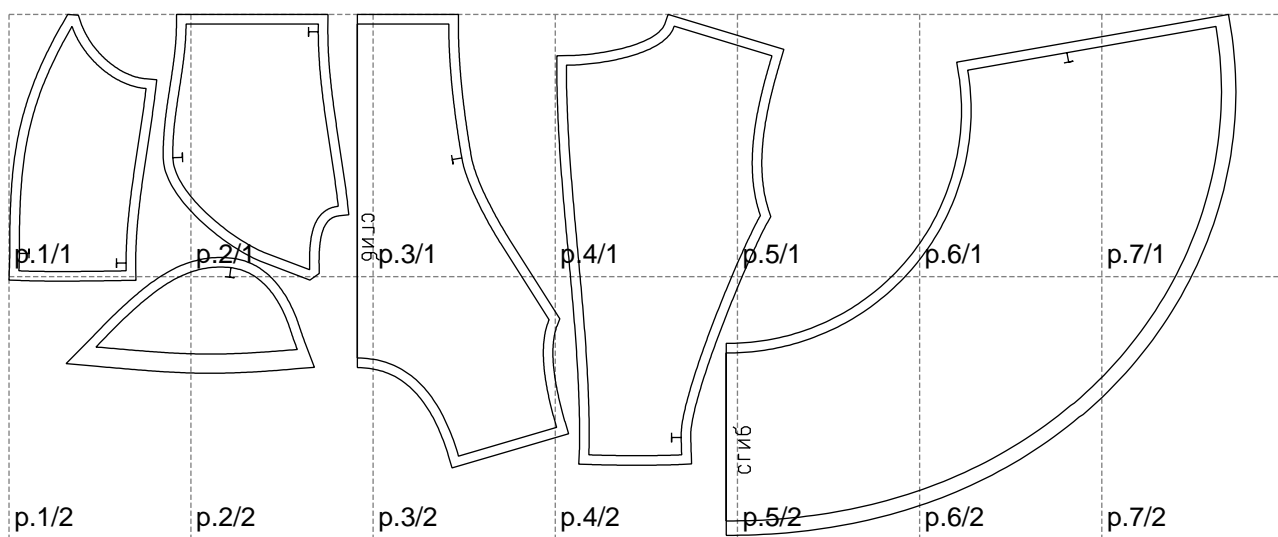

Not for print

Paper size: A4, size:1278.52 x542.77 mm

# Example

size:1499.00 x907.14 mm

Maneken =1 ver.0

rz\_1=170

rz\_16=104

rz\_17=88.9

rz\_18=84.4

rz\_19=112

rz\_20=109.3

---

. . . . .  
. . . . .  
. . . . .