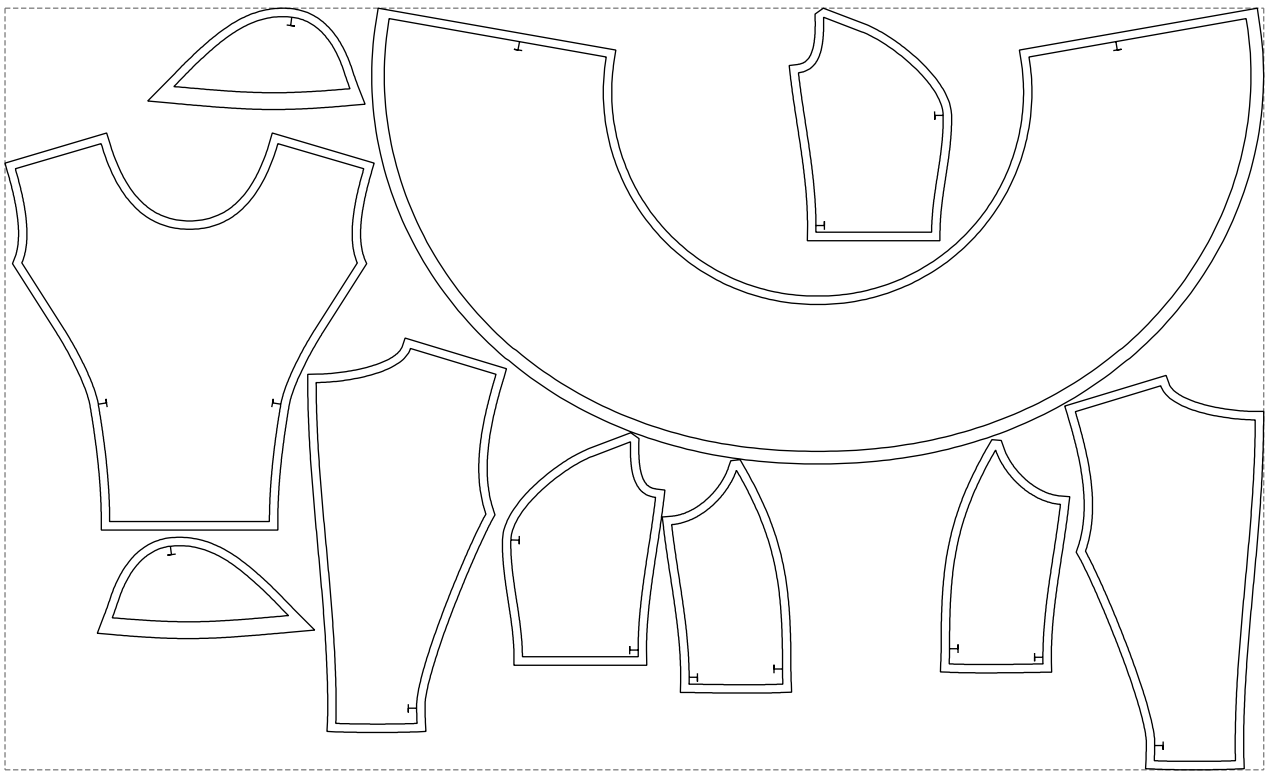

Not for print

Paper size: A4, size:1278.52 x542.77 mm

# Example

size:1499.00 x907.14 mm

Maneken =1 ver.0

rz\_1=170

rz\_16=104

rz\_17=88.9

rz\_18=84.4

rz\_19=112