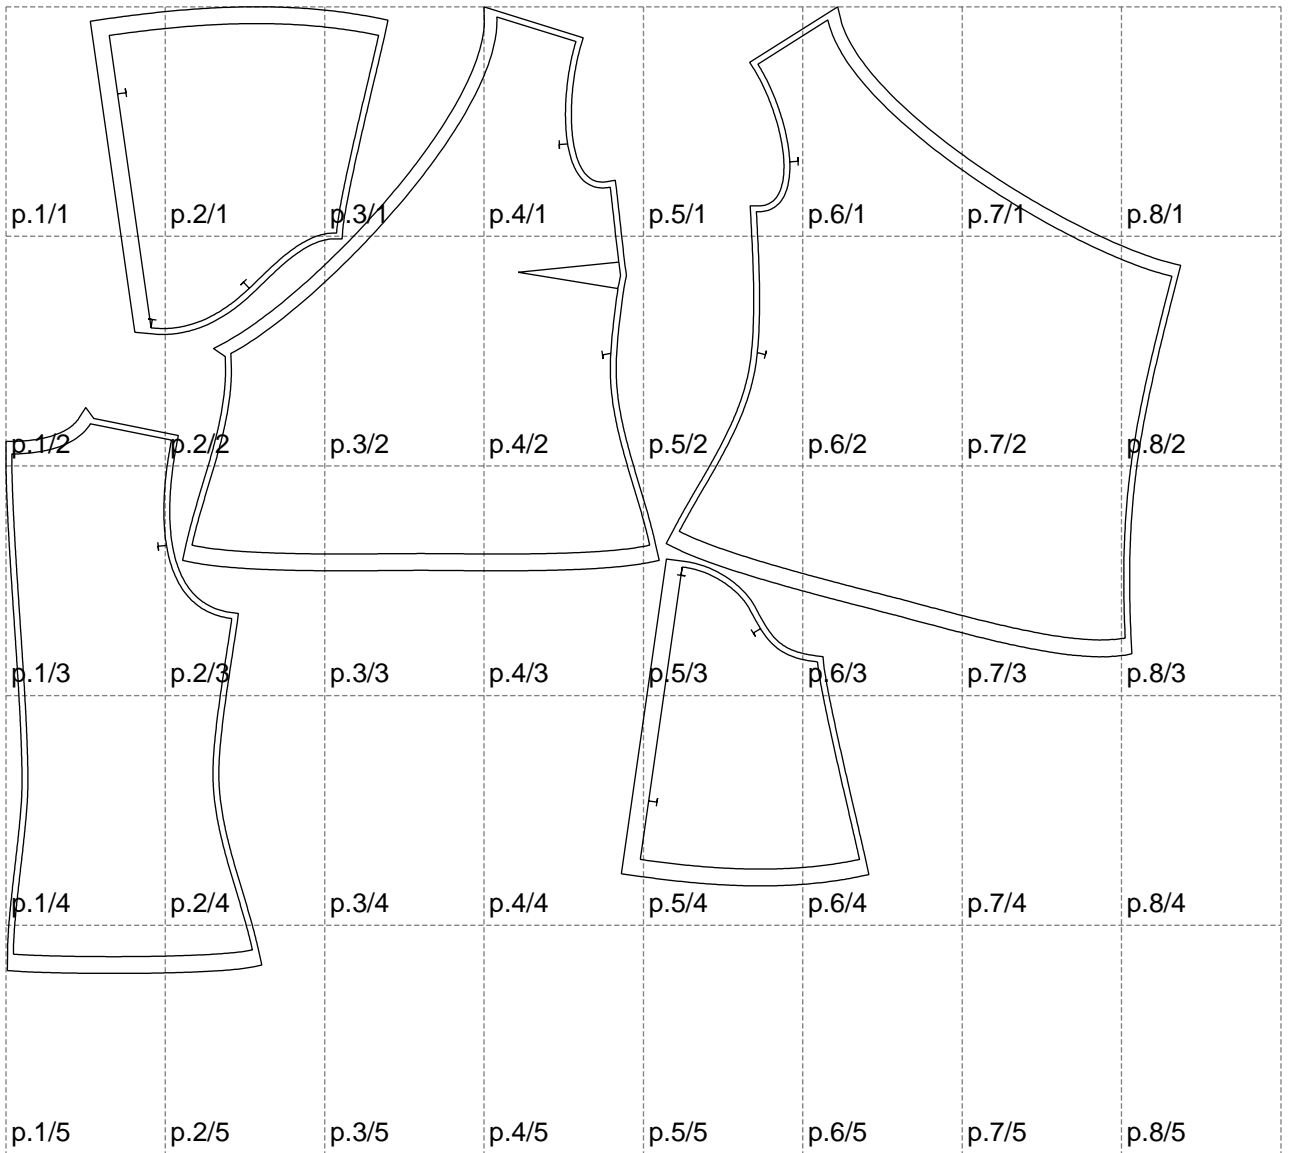

Not for print

Paper size: A4, size:1399.00 x1151.10 mm

# Example

size:1499.00 x1451.96 mm

Maneken =1 ver.0

rz\_1=170

rz\_16=108

rz\_17=92.5

rz\_18=89.2

rz\_19=116

rz\_20=113

---

. . . . .  
. . . . .  
. . . . .