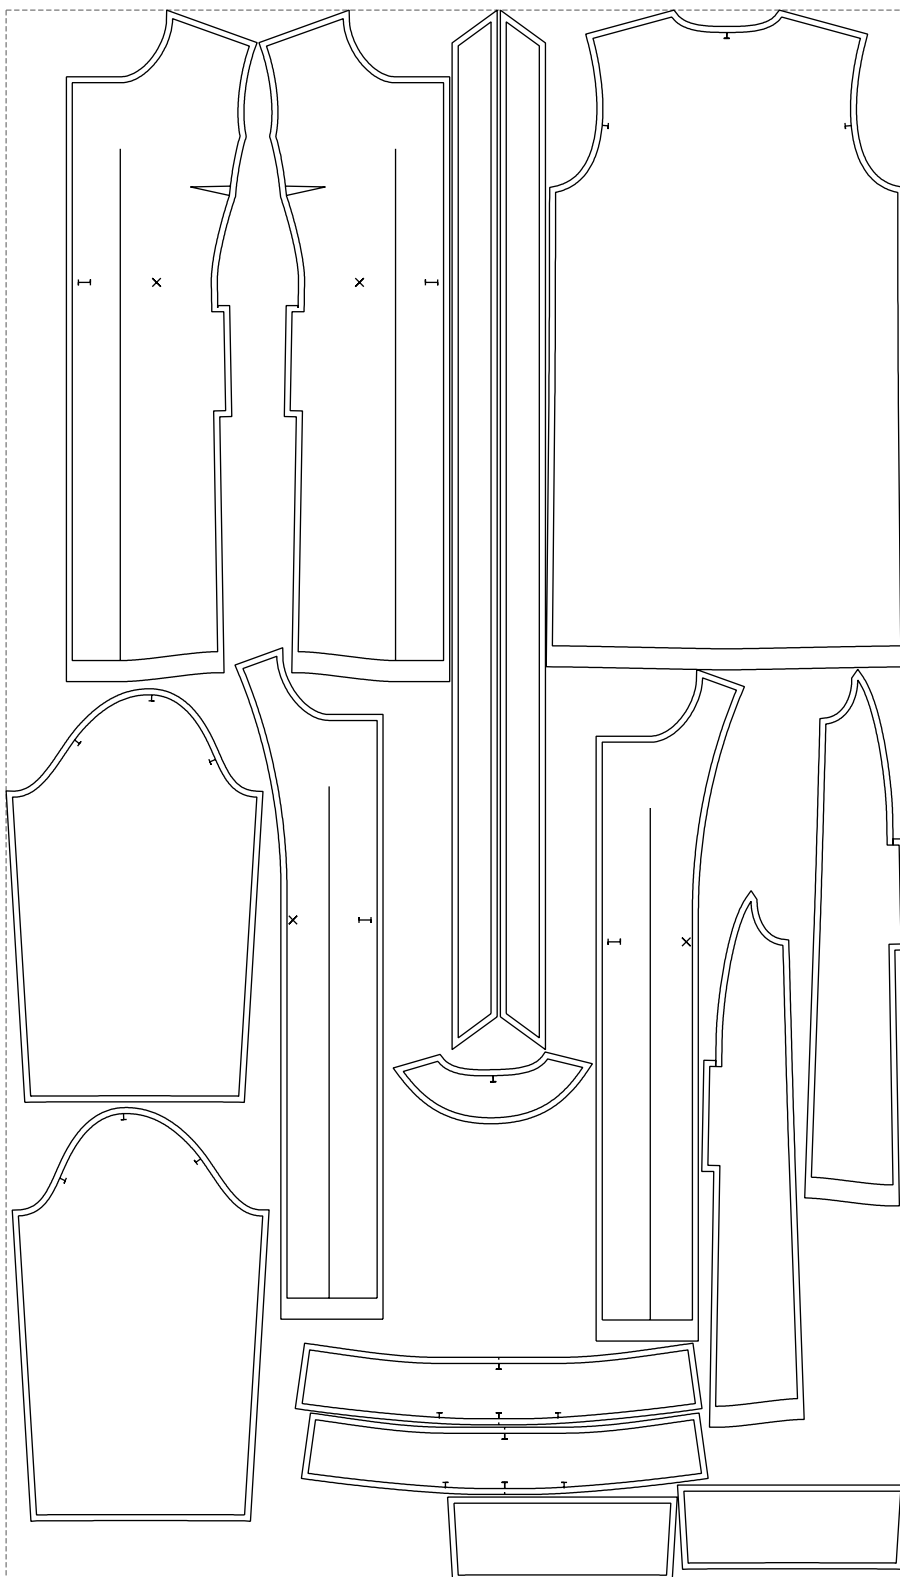

Not for print

Paper size: A4, size:1399.00 x1909.91 mm

# Example

size:1499.00 x2615.24 mm

Maneken =1 ver.0

rz\_1=170

rz\_16=96

rz\_17=82

rz\_18=76

rz\_19=104

rz\_20=101.8

---

. . . . .  
. . . . .  
. . . . .