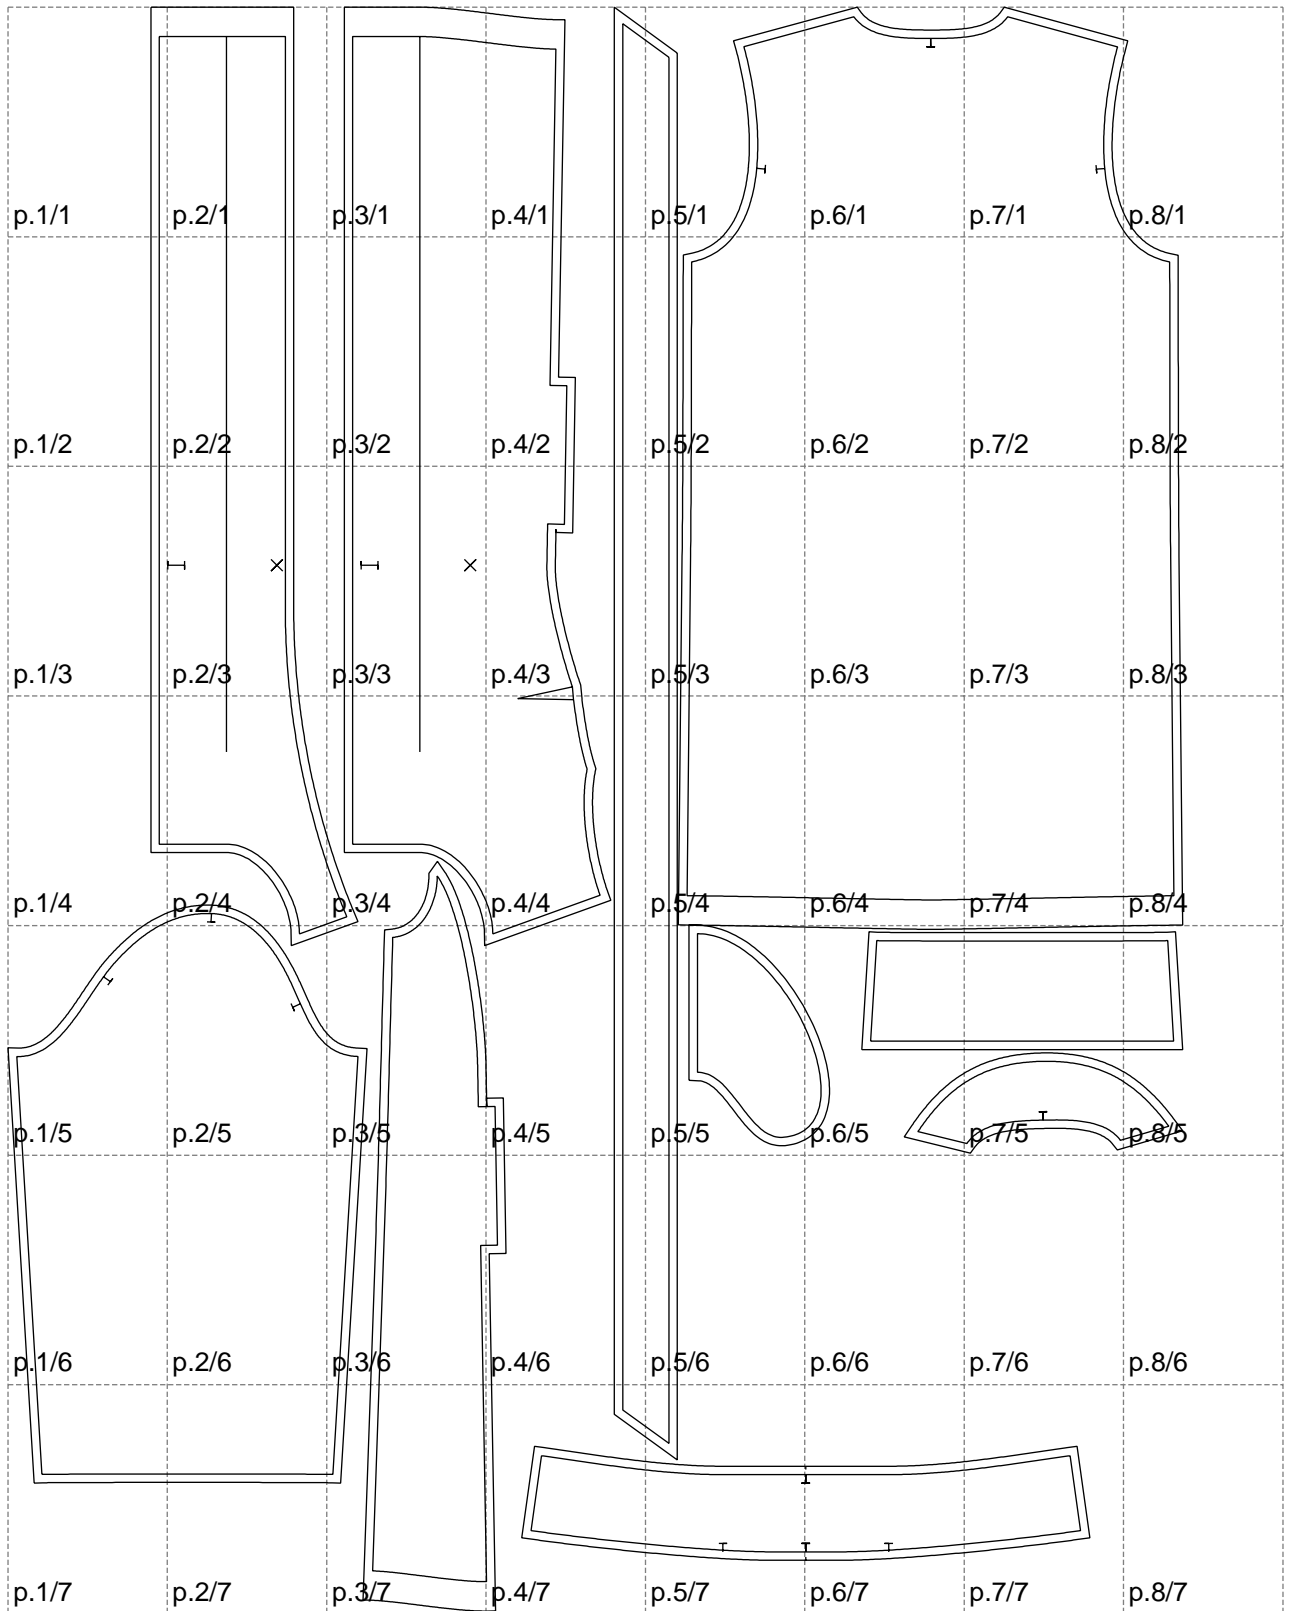

Not for print

Paper size: A4, size:1399.00 x1909.91 mm

# Example

size:1499.00 x2615.24 mm

Maneken =1 ver.0

rz\_1=170

rz\_16=96

rz\_17=82

rz\_18=76

rz\_19=104

rz\_20=101.8

---

. . . . .  
. . . . .  
. . . . .