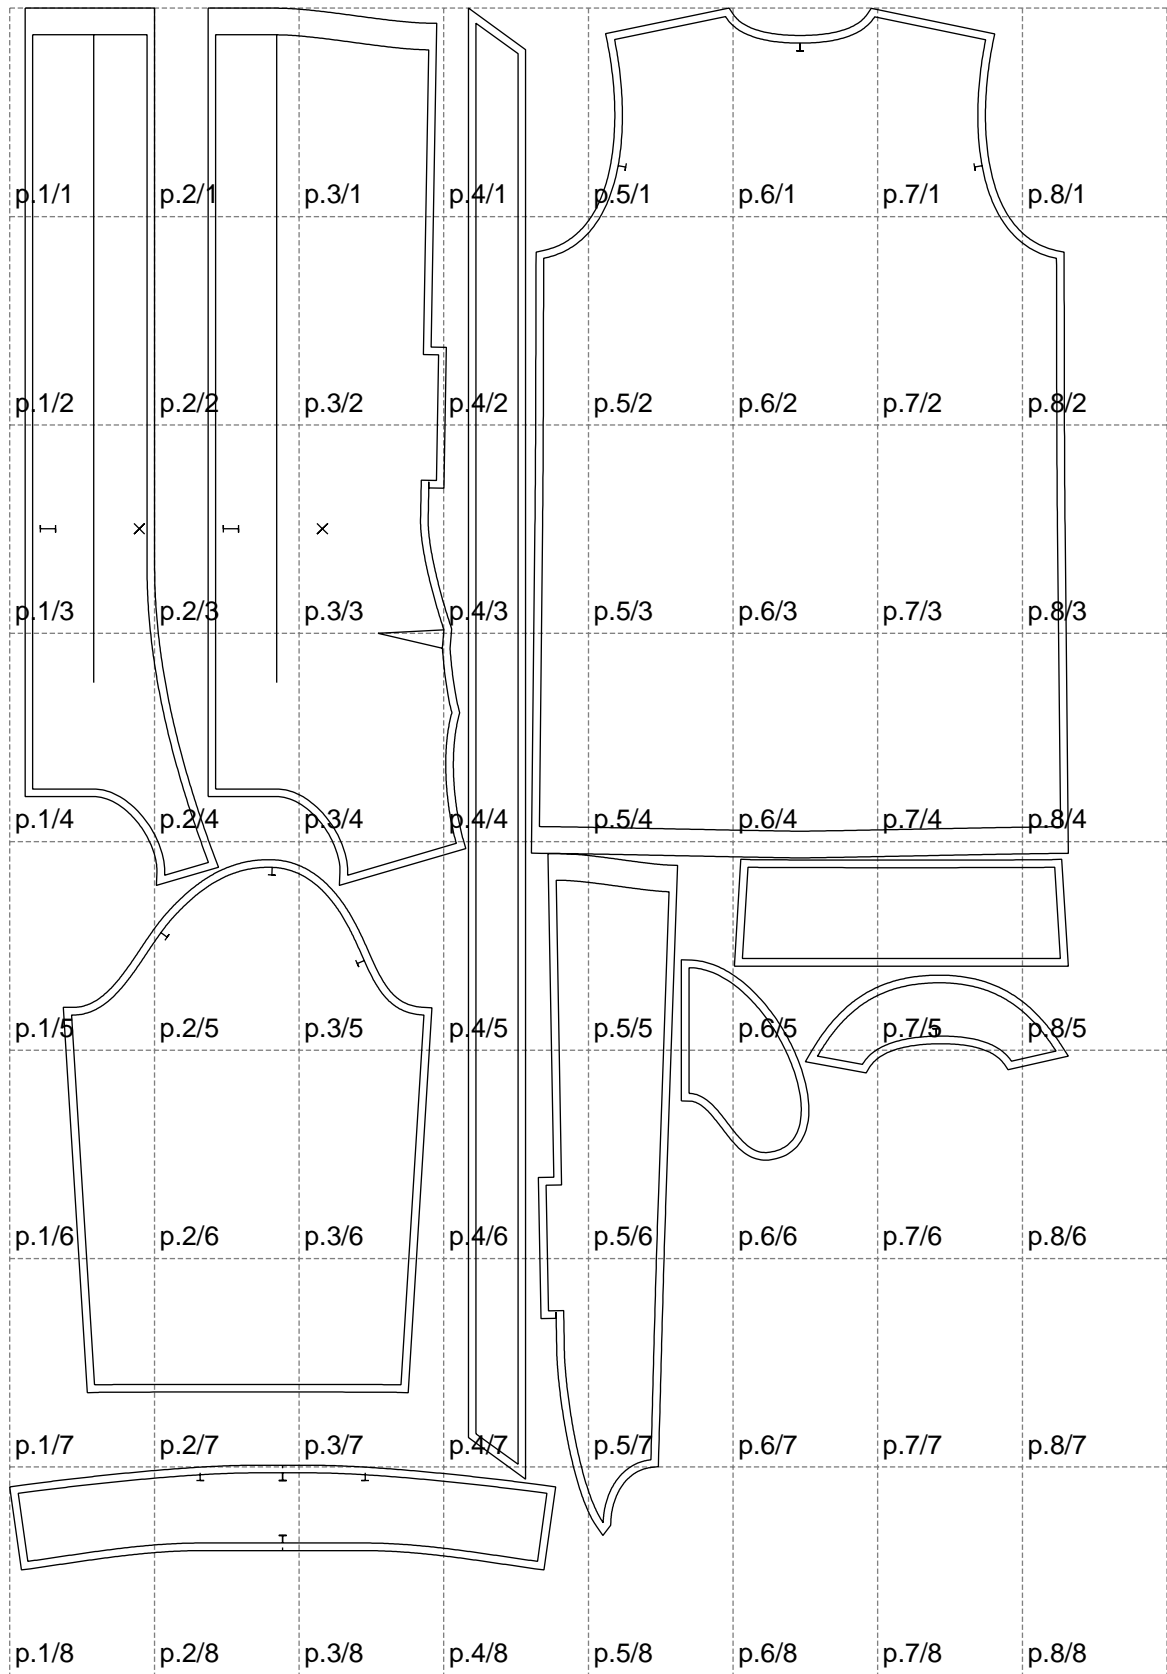

Not for print

Paper size: A4, size:1388.96 x2048.98 mm

# Example

size:1488.99 x3193.06 mm

Maneken =1 ver.0

rz\_1=170

rz\_16=116

rz\_17=100

rz\_18=98.8

rz\_19=124

rz\_20=121

---

. . . . .  
. . . . .  
. . . . .