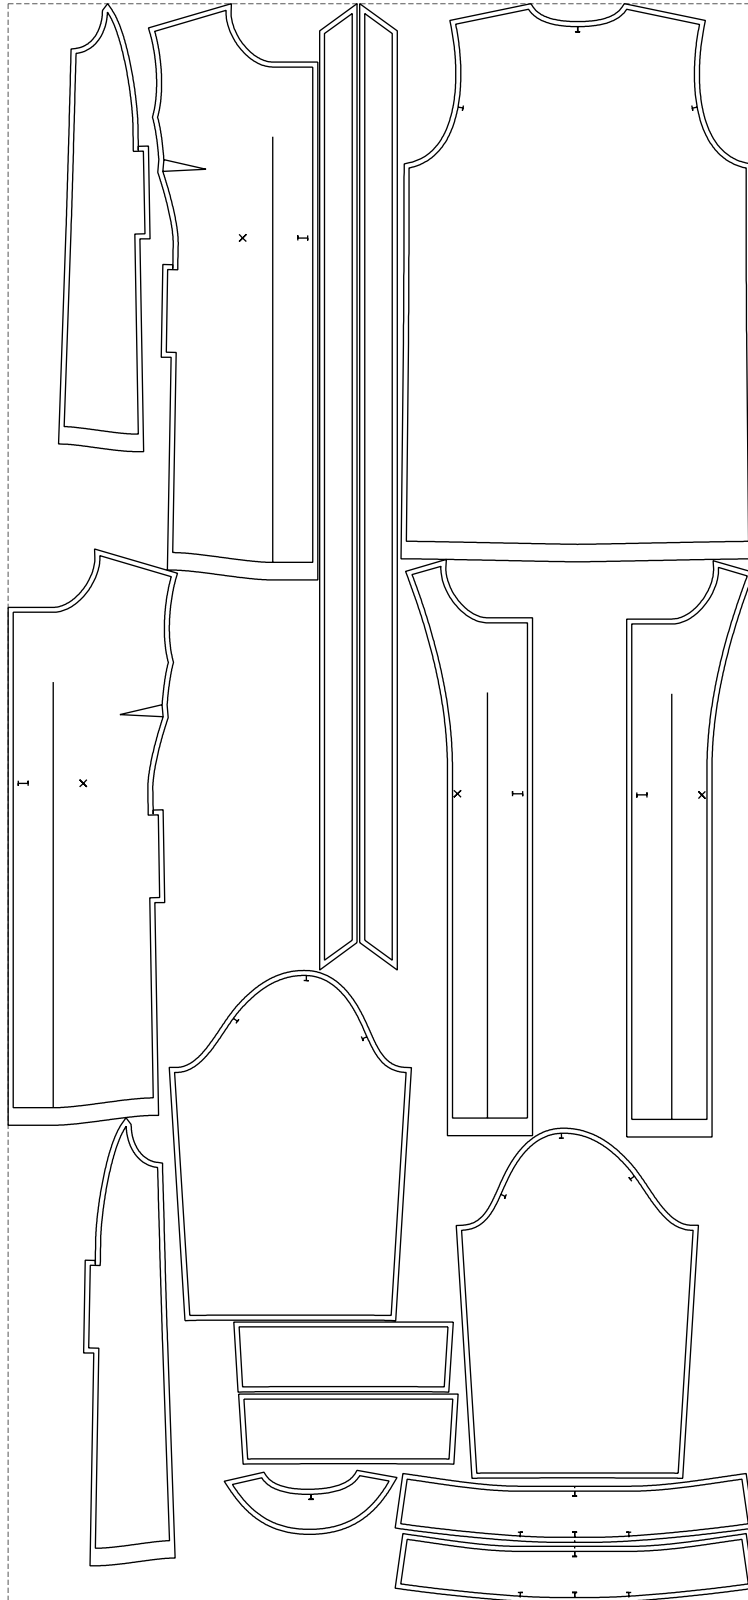

Not for print

Paper size: A4, size:1388.96 x2048.98 mm

# Example

size:1488.99 x3193.06 mm

Maneken =1 ver.0

rz\_1=170

rz\_16=116

rz\_17=100

rz\_18=98.8

rz\_19=124