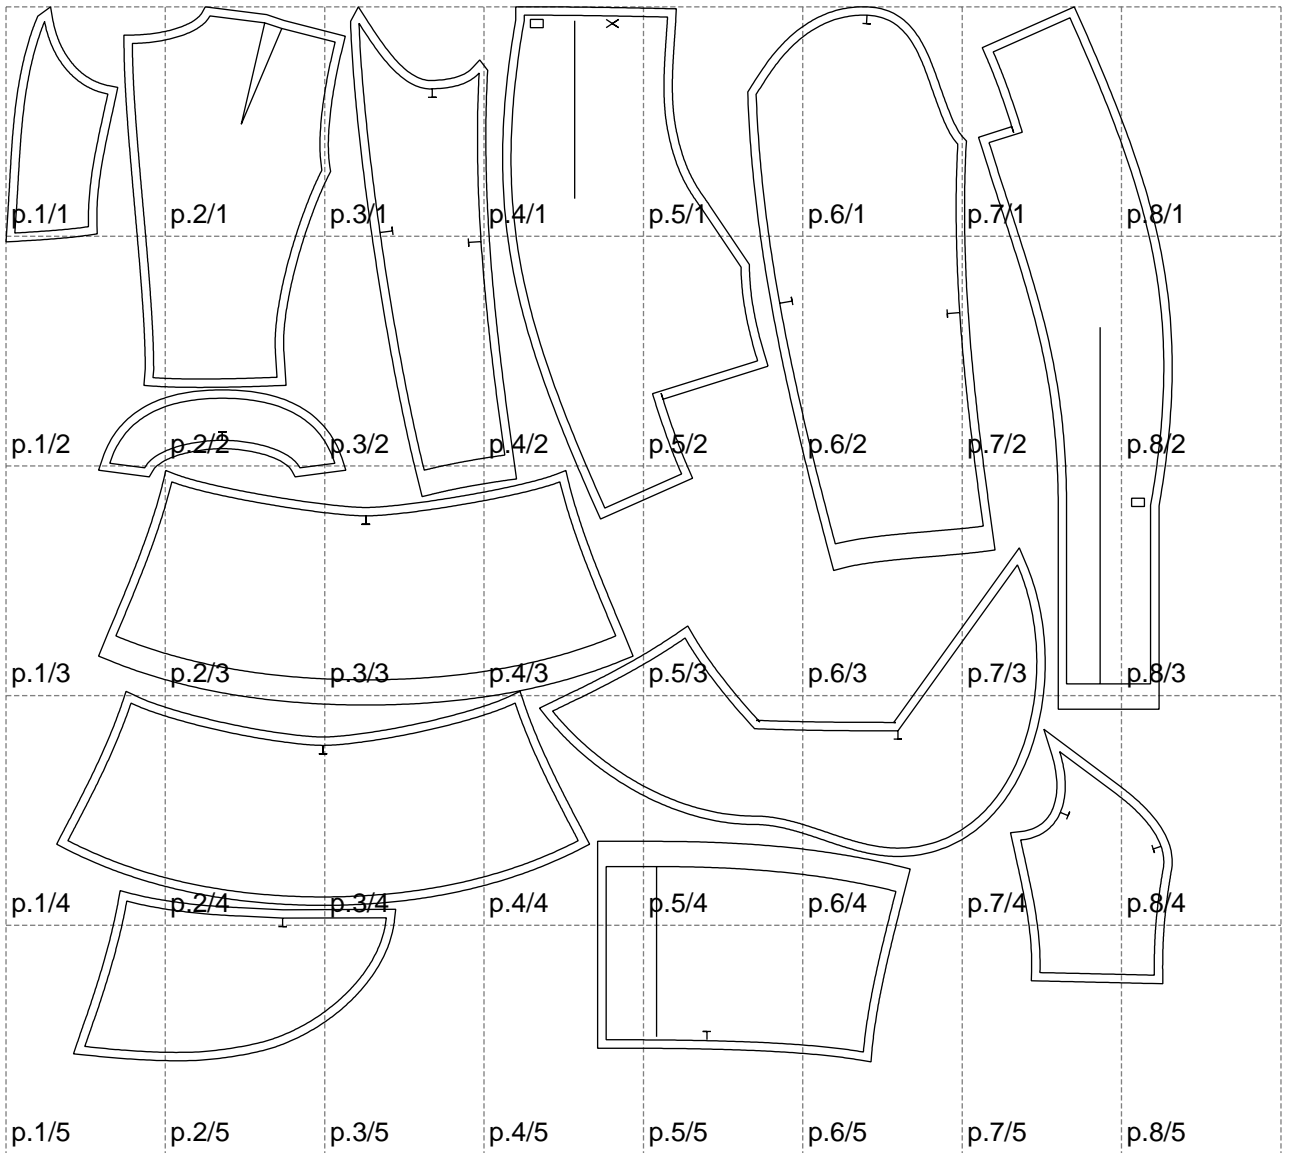

Not for print

Paper size: A4, size:1388.95 x1256.51 mm

# Example

size:1499.00 x2290.12 mm

Maneken =1 ver.0

rz\_1=170

rz\_16=104

rz\_17=88.9

rz\_18=84.4

rz\_19=112

rz\_20=109.3

---

. . . . .  
. . . . .  
. . . . .