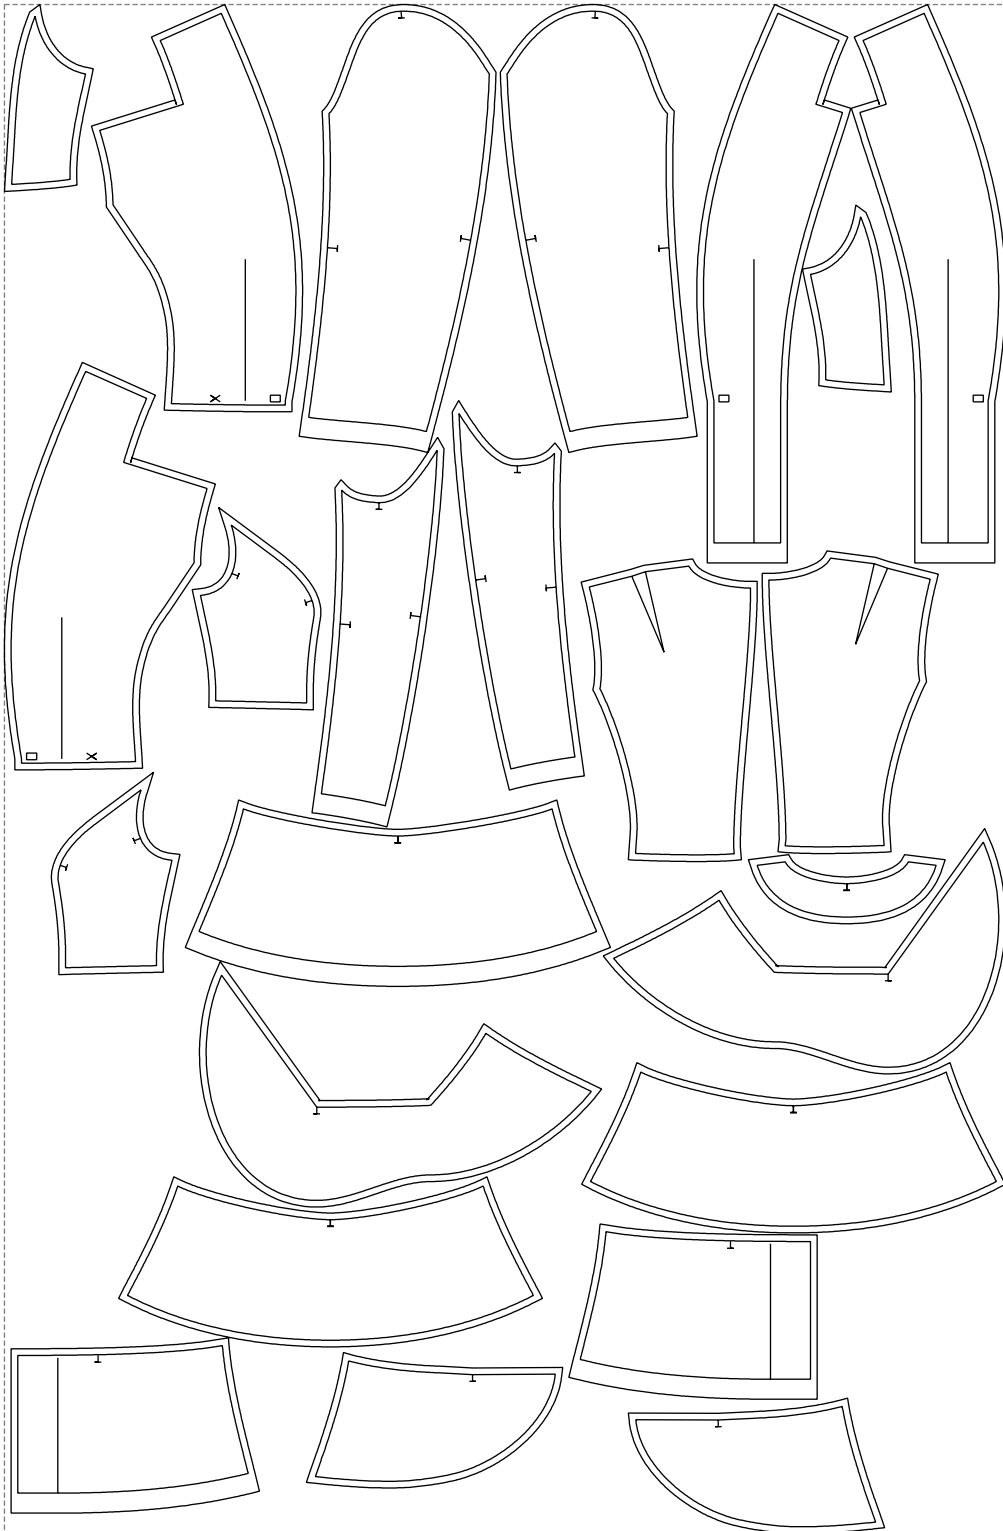

Not for print

Paper size: A4, size:1388.95 x1256.51 mm

# Example

size:1499.00 x2290.12 mm

Maneken =1 ver.0

rz\_1=170

rz\_16=104

rz\_17=88.9

rz\_18=84.4

rz\_19=112