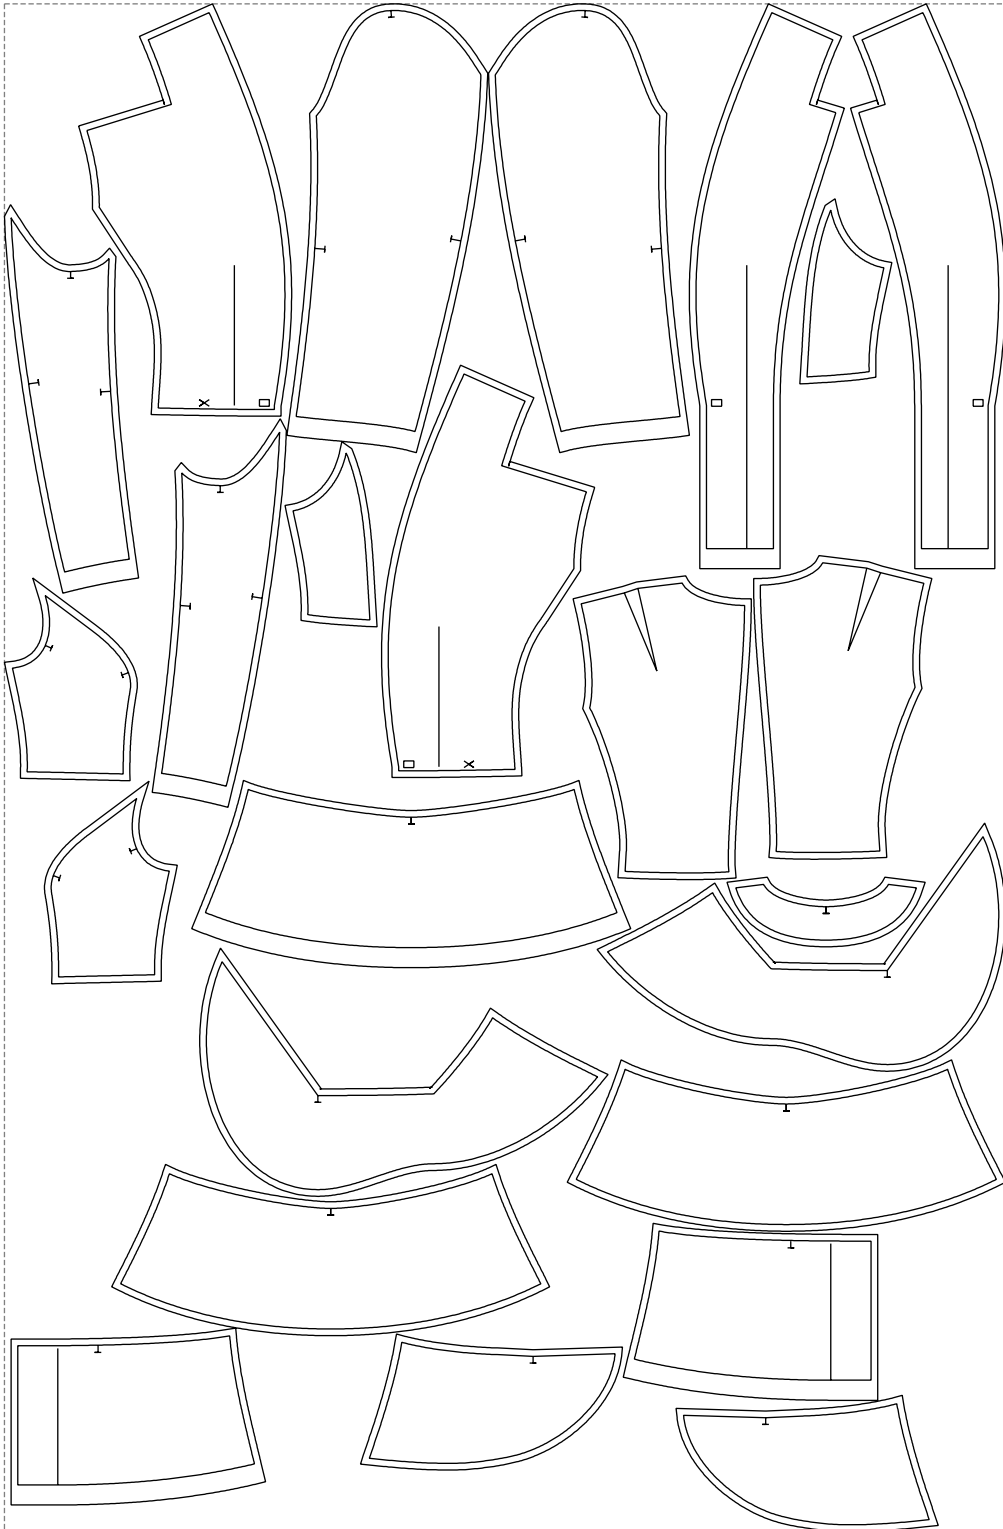

Not for print

Paper size: A4, size:1399.00 x1270.47 mm

# Example

size:1499.00 x2288.18 mm

Maneken =1 ver.0

rz\_1=170

rz\_16=108

rz\_17=92.5

rz\_18=89.2

rz\_19=116