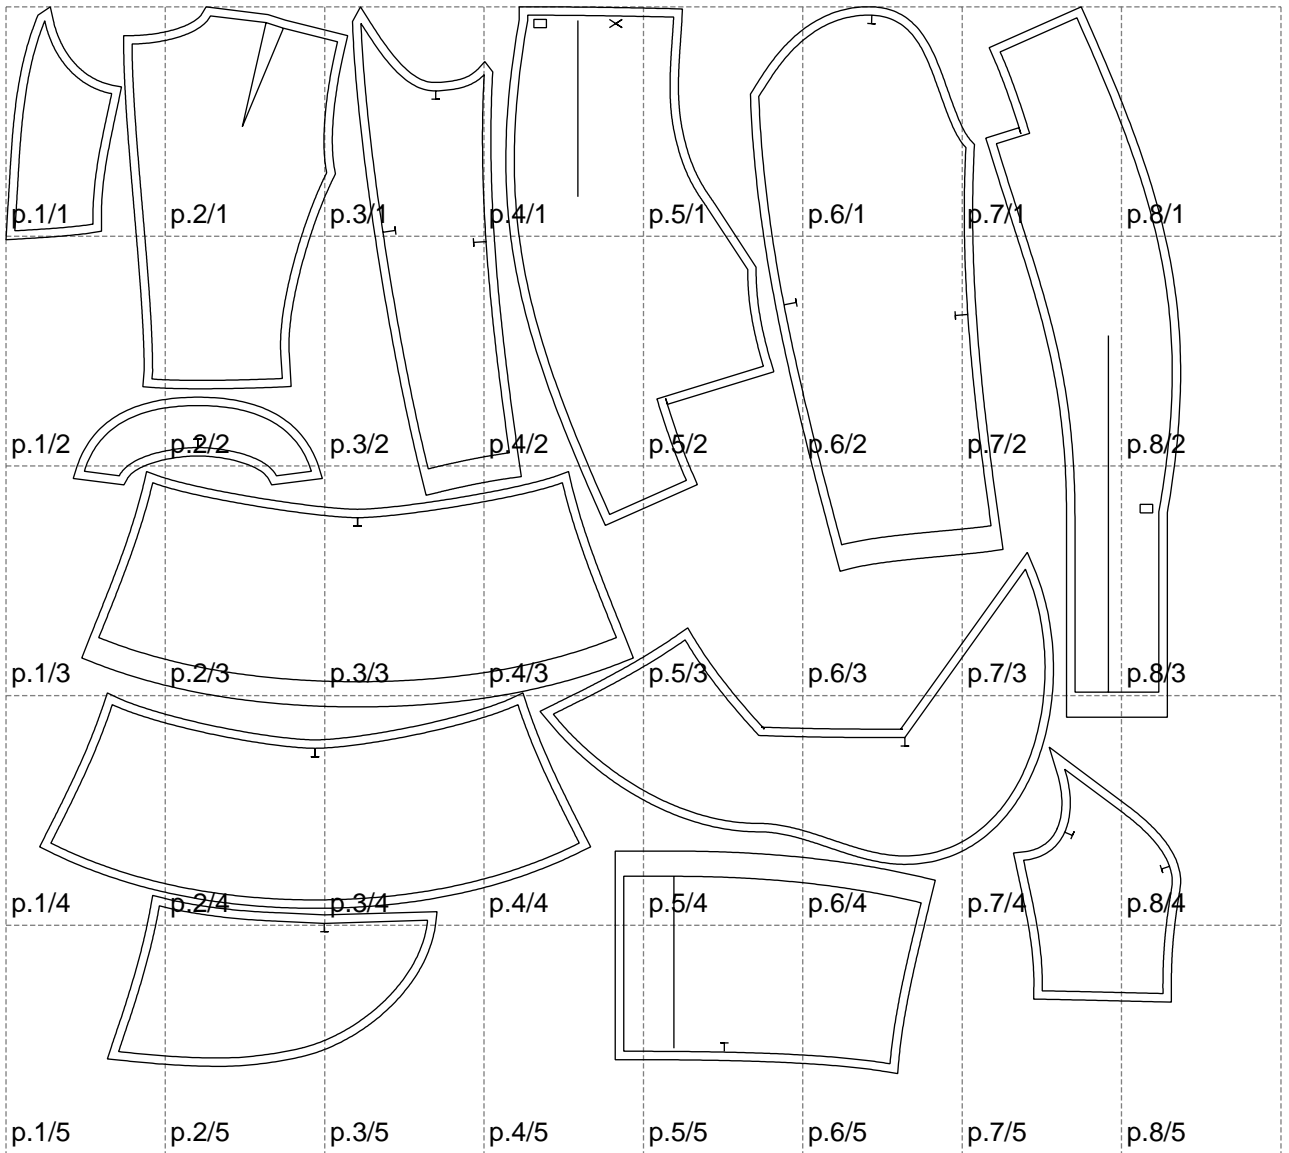

Not for print

Paper size: A4, size:1399.00 x1270.47 mm

# Example

size:1499.00 x2288.18 mm

Maneken =1 ver.0

rz\_1=170

rz\_16=108

rz\_17=92.5

rz\_18=89.2

rz\_19=116

rz\_20=113

---

. . . . .  
. . . . .  
. . . . .