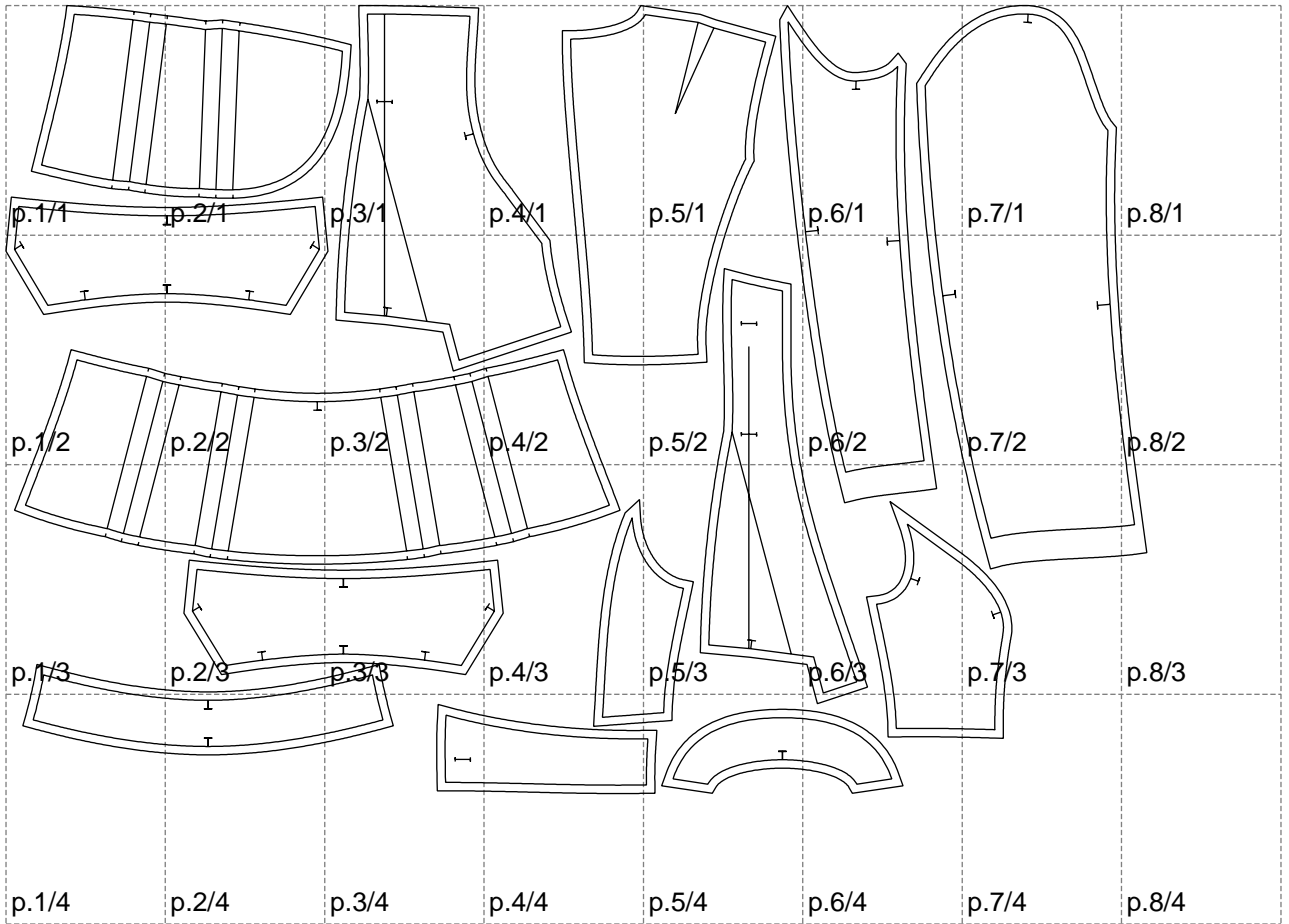

Not for print

Paper size: A4, size:1358.79 x938.32 mm

# Example

size:1499.00 x1469.63 mm

Maneken =1 ver.0

rz\_1=170

rz\_16=92

rz\_17=78.8

rz\_18=71.8

rz\_19=100

rz\_20=98.1

---

. . . . .  
. . . . .  
. . . . .