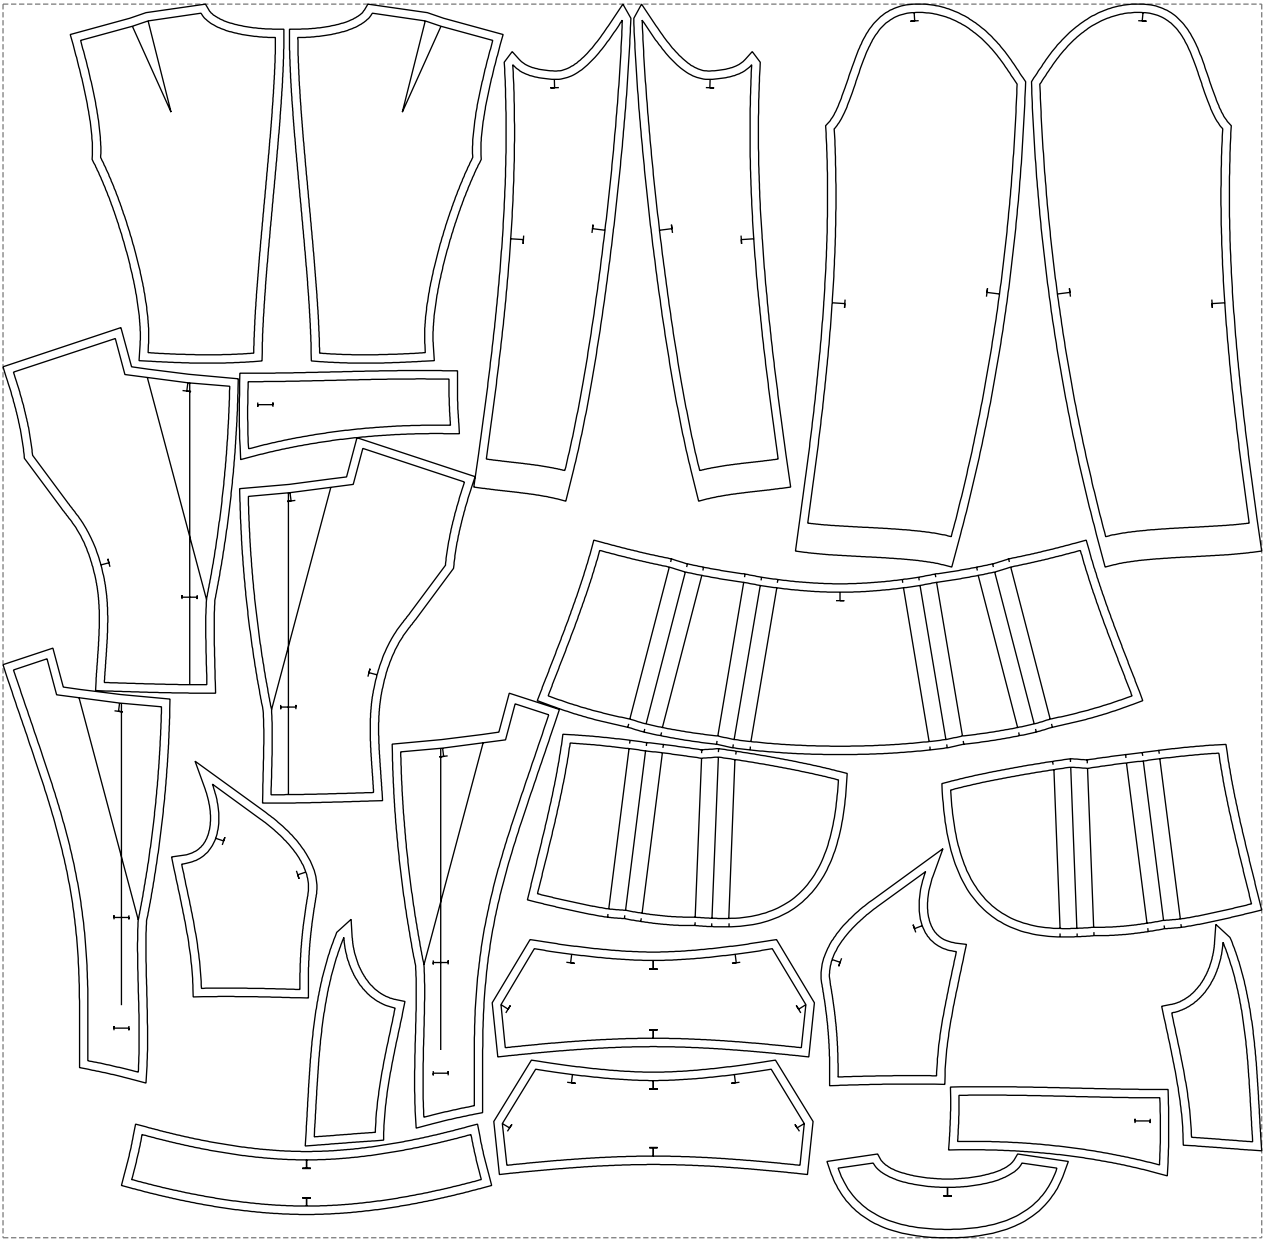

Not for print

Paper size: A4, size:1358.79 x938.32 mm

# Example

size:1499.00 x1469.63 mm

Maneken =1 ver.0

rz\_1=170

rz\_16=92

rz\_17=78.8

rz\_18=71.8

rz\_19=100