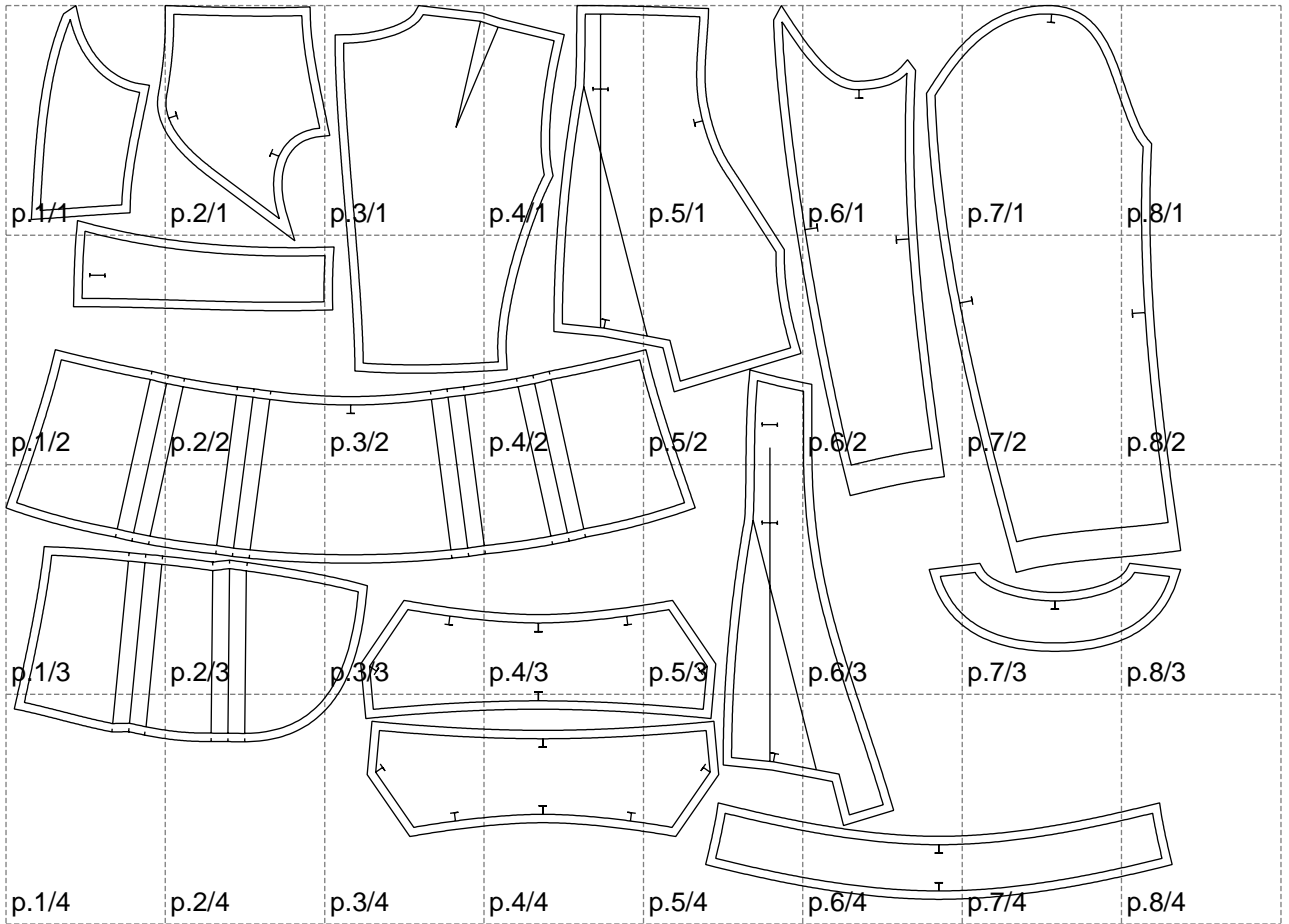

Not for print

Paper size: A4, size:1399.00 x1064.28 mm

# Example

size:1499.00 x1677.67 mm

Maneken =1 ver.0

rz\_1=170

rz\_16=112

rz\_17=96.2

rz\_18=94

rz\_19=120

rz\_20=117

---

. . . . .  
. . . . .  
. . . . .