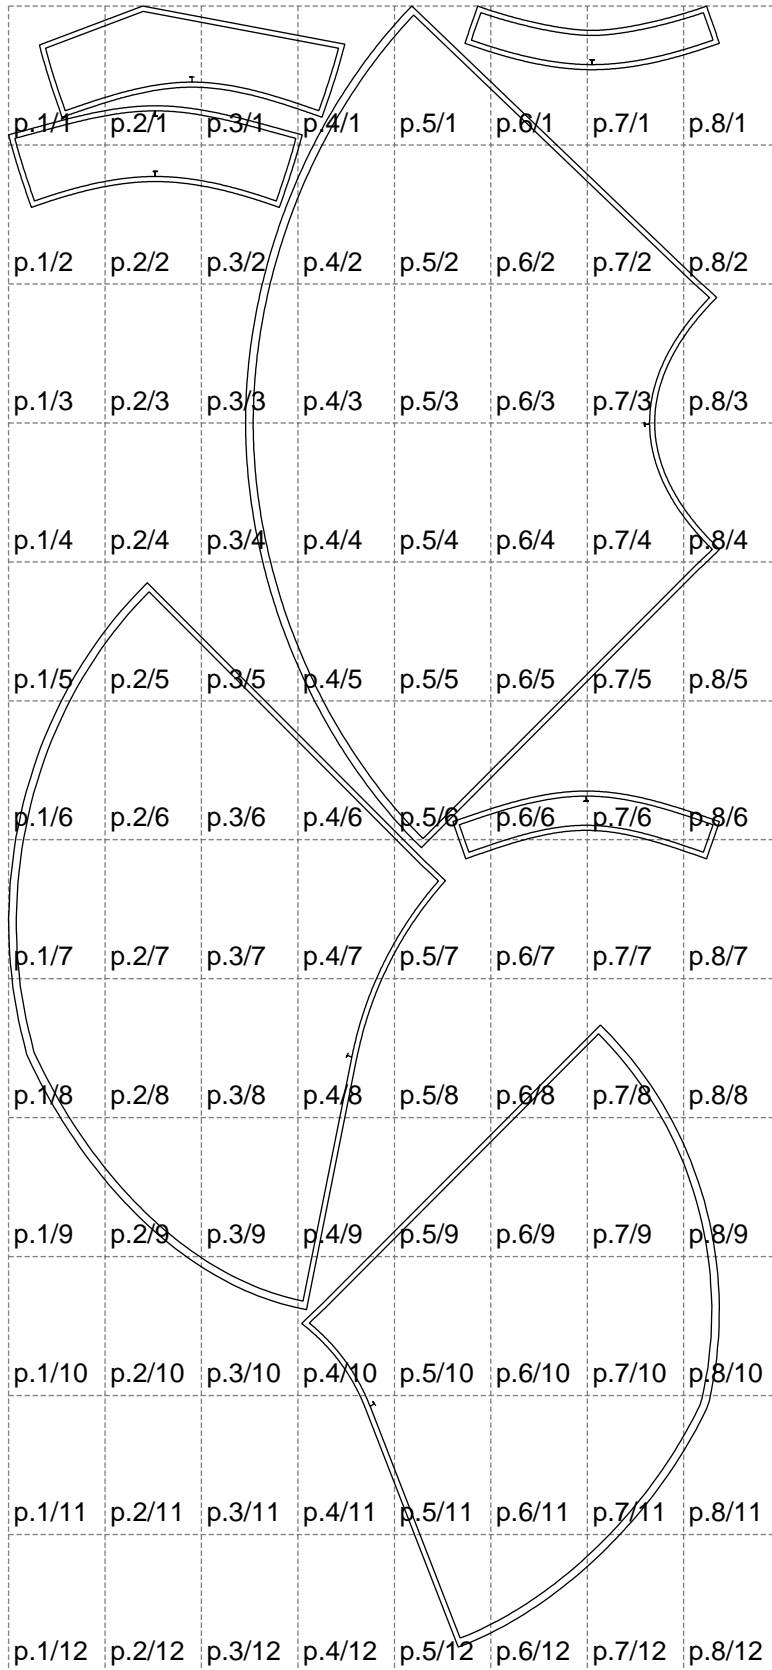

Not for print

Paper size: A4, size:1399.00 x3229.15 mm

# Example

size:1499.00 x3181.08 mm

Maneken =1 ver.0

rz\_1=170

rz\_16=108

rz\_17=92.5

rz\_18=89.2

rz\_19=116

rz\_20=113

---

. . . . .  
. . . . .  
. . . . .