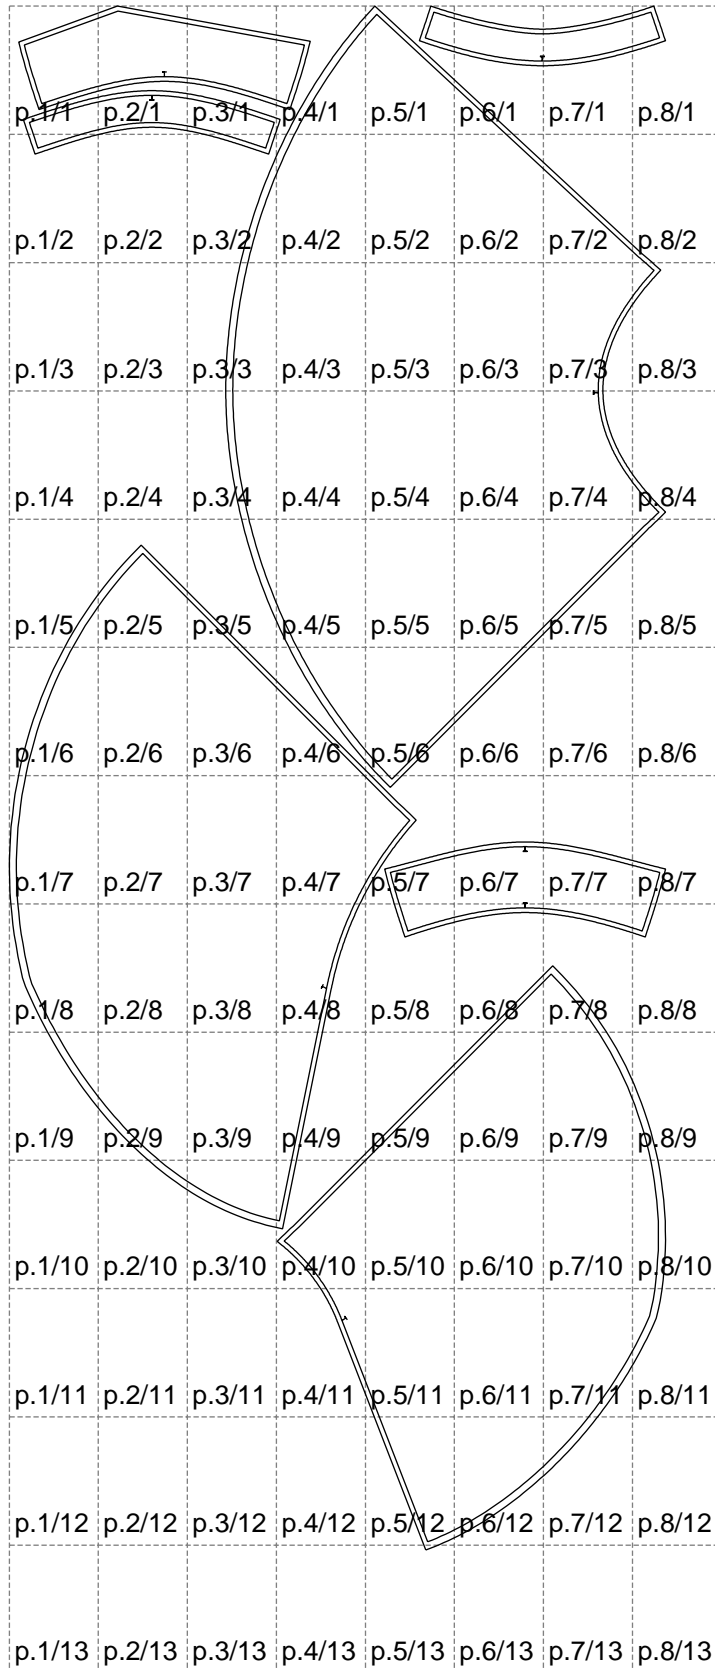

Not for print

Paper size: A4, size:1399.00 x3291.52 mm

# Example

size:1499.00 x3247.49 mm

Maneken =1 ver.0

rz\_1=170

rz\_16=112

rz\_17=96.2

rz\_18=94

rz\_19=120

rz\_20=117

---

. . . . .  
. . . . .  
. . . . .