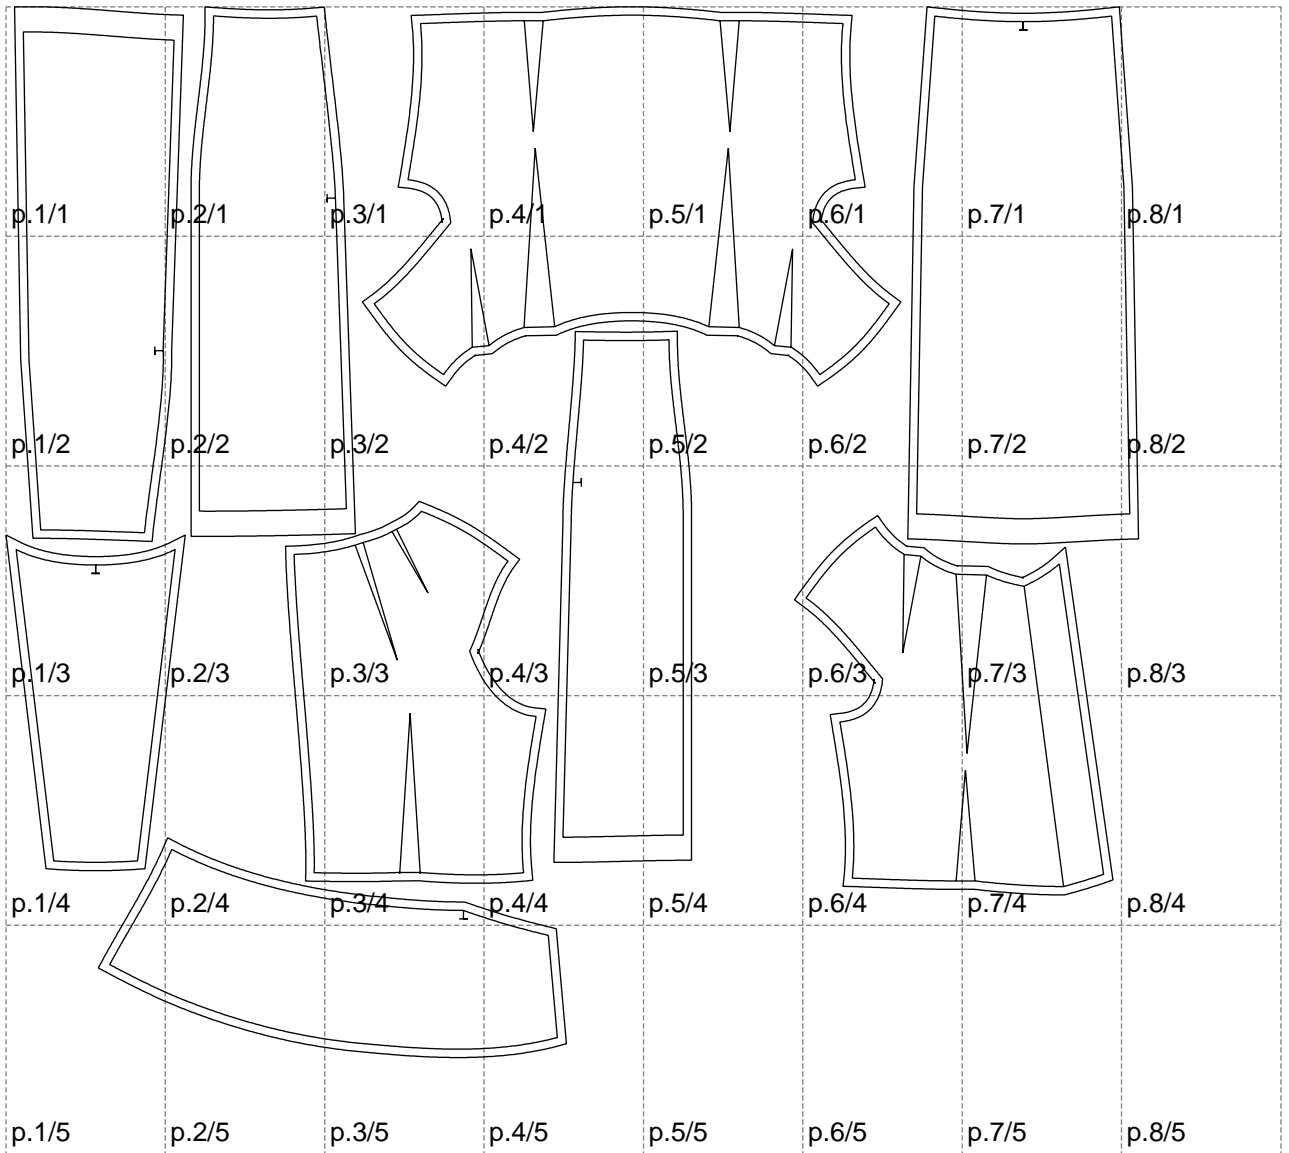

Not for print

Paper size: A4, size:1348.77 x1251.24 mm

# Example

size:1488.98 x1311.70 mm

Maneken =1 ver.0

rz\_1=170

rz\_16=104

rz\_17=88.9

rz\_18=84.4

rz\_19=112

rz\_20=109.3

---

. . . . .  
. . . . .  
. . . . .