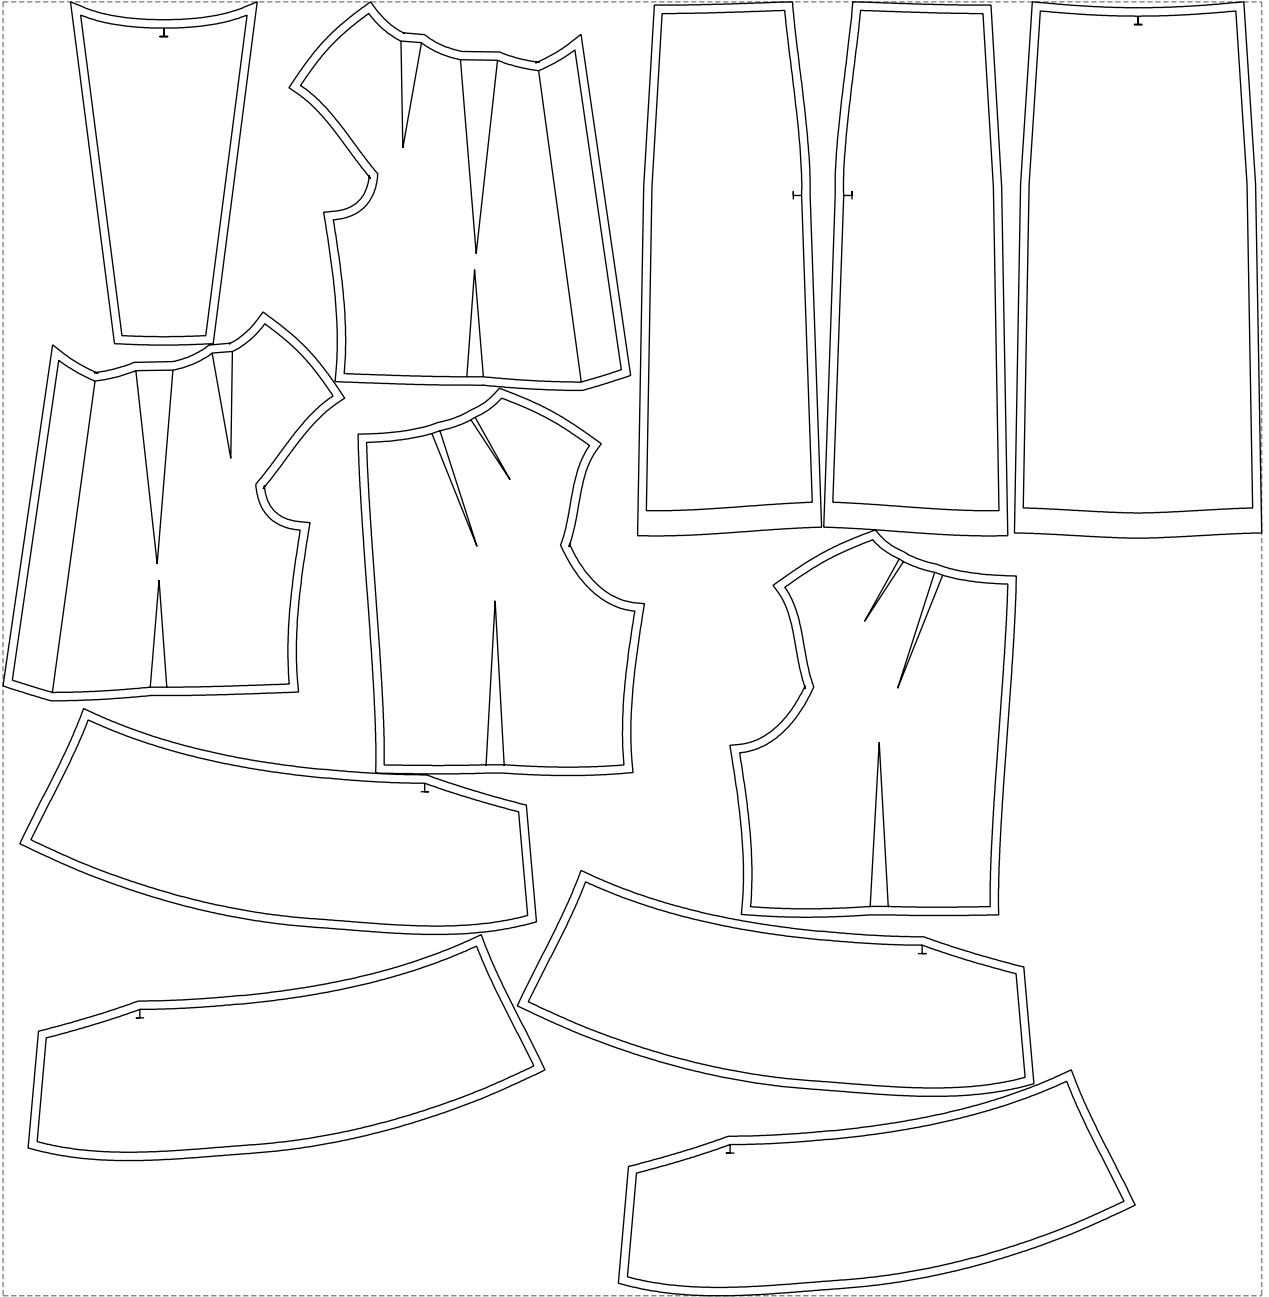

Not for print

Paper size: A4, size:1399.00 x1294.30 mm

# Example

size:1499.00 x1541.46 mm

Maneken =1 ver.0

rz\_1=170

rz\_16=116

rz\_17=100

rz\_18=98.8

rz\_19=124