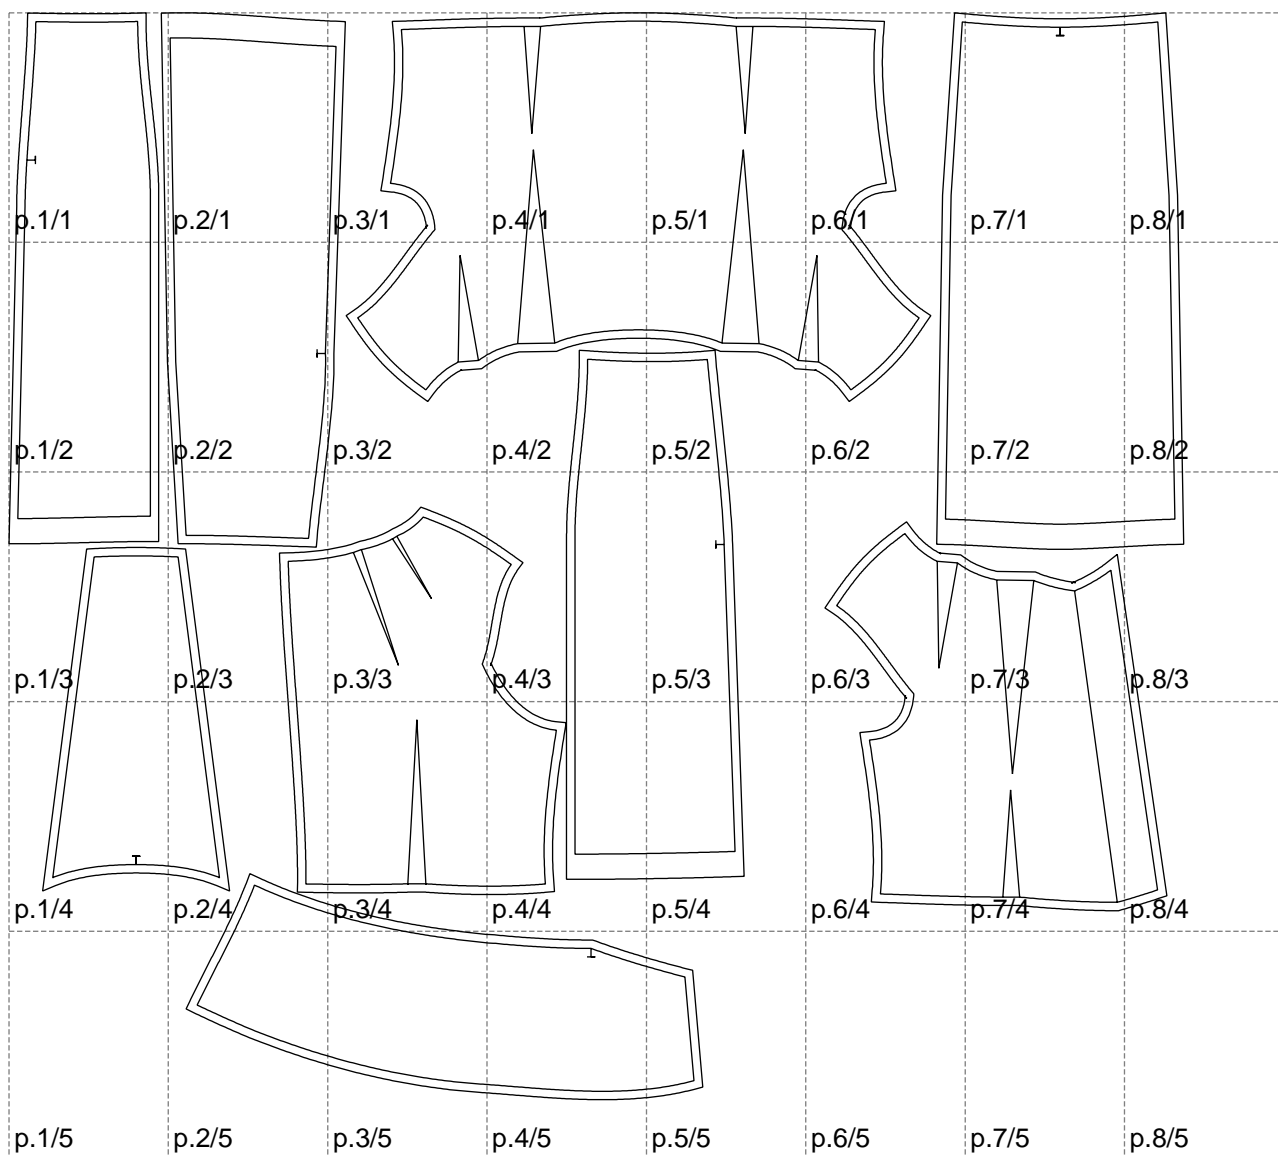

Not for print

Paper size: A4, size:1399.00 x1294.30 mm

# Example

size:1499.00 x1541.46 mm

Maneken =1 ver.0

rz\_1=170

rz\_16=116

rz\_17=100

rz\_18=98.8

rz\_19=124

rz\_20=121

---

. . . . .  
. . . . .  
. . . . .