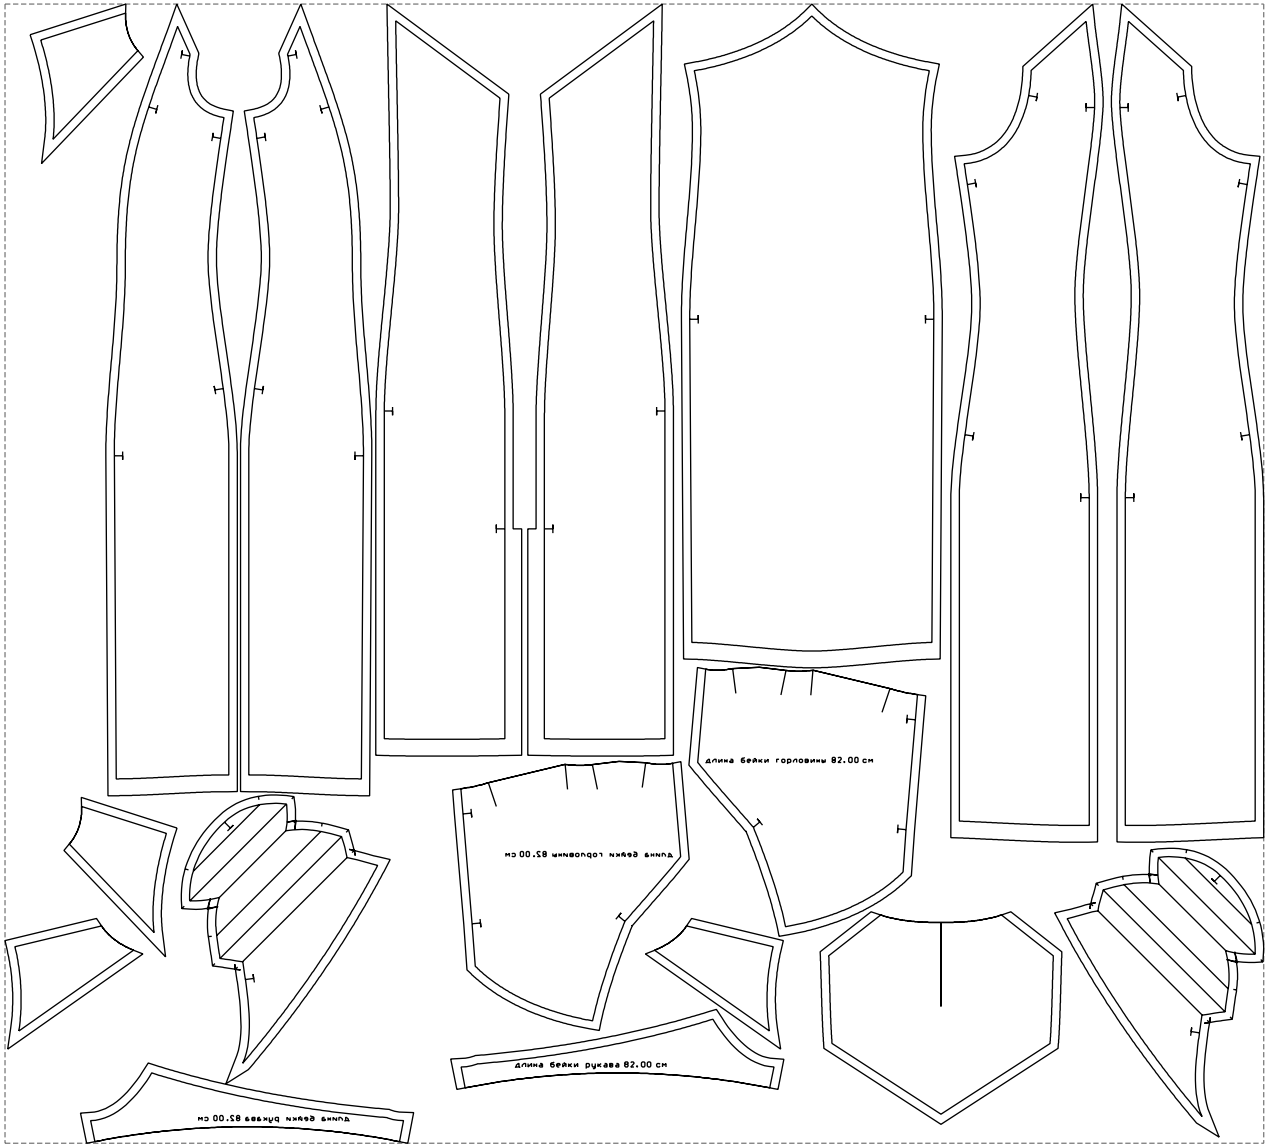

Not for print

Paper size: A4, size:1399.00 x998.40 mm

# Example

size:1499.00 x1356.95 mm

Maneken =1 ver.0

rz\_1=170

rz\_16=104

rz\_17=88.9

rz\_18=84.4

rz\_19=112

rz\_20=109.3

---

. . . . .  
. . . . .  
. . . . .