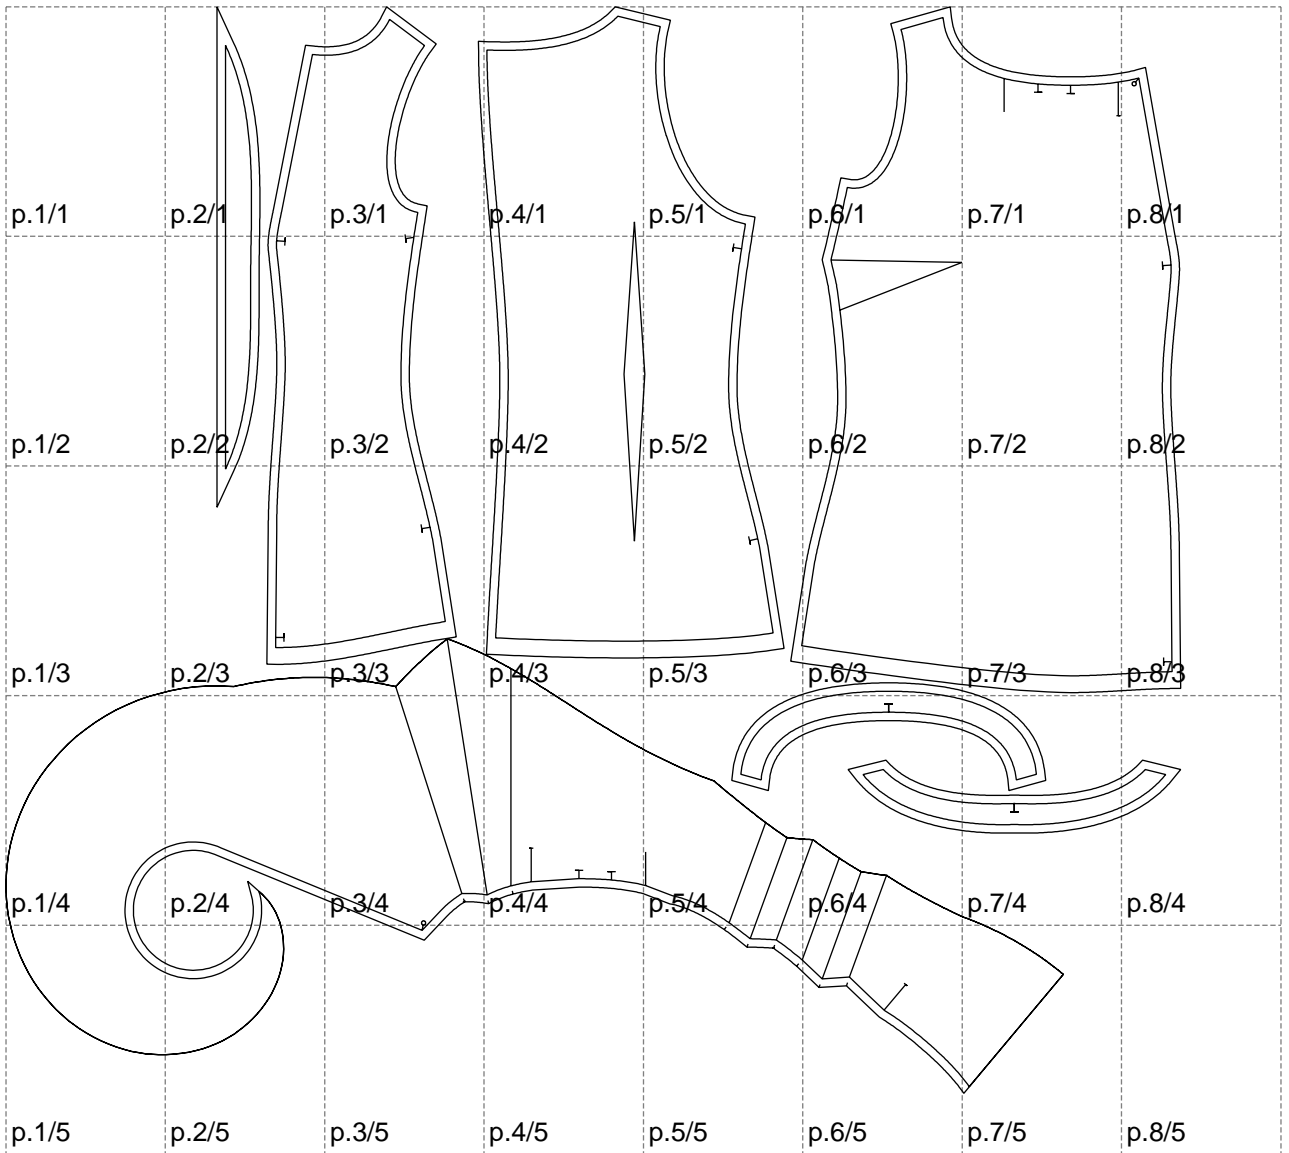

Not for print

Paper size: A4, size:1399.00 x1293.73 mm

# Example

size:1478.16 x1604.10 mm

Maneken =1 ver.0

rz\_1=170

rz\_16=112

rz\_17=96.2

rz\_18=94

rz\_19=120

rz\_20=117

---

. . . . .  
. . . . .  
. . . . .