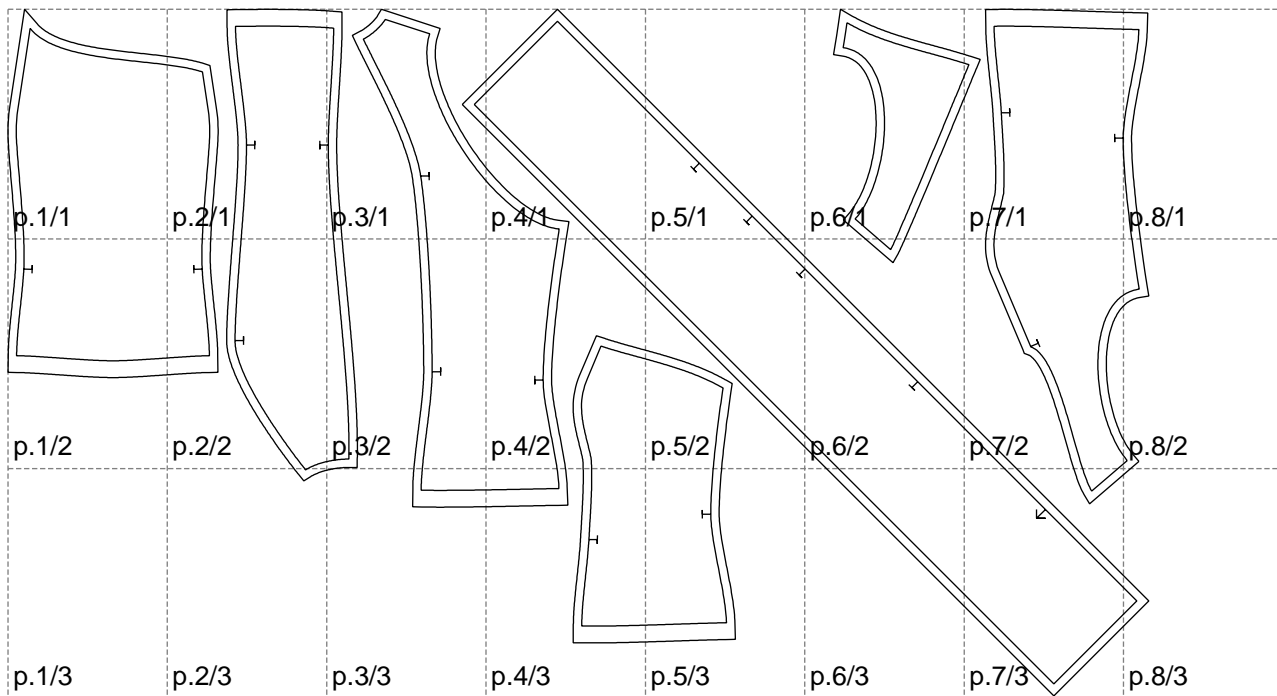

Not for print

Paper size: A4, size:1358.70 x817.44 mm

# Example

size:1499.00 x983.77 mm

Maneken =1 ver.0

rz\_1=170

rz\_16=108

rz\_17=92.5

rz\_18=89.2

rz\_19=116

rz\_20=113

---

. . . . .  
. . . . .  
. . . . .