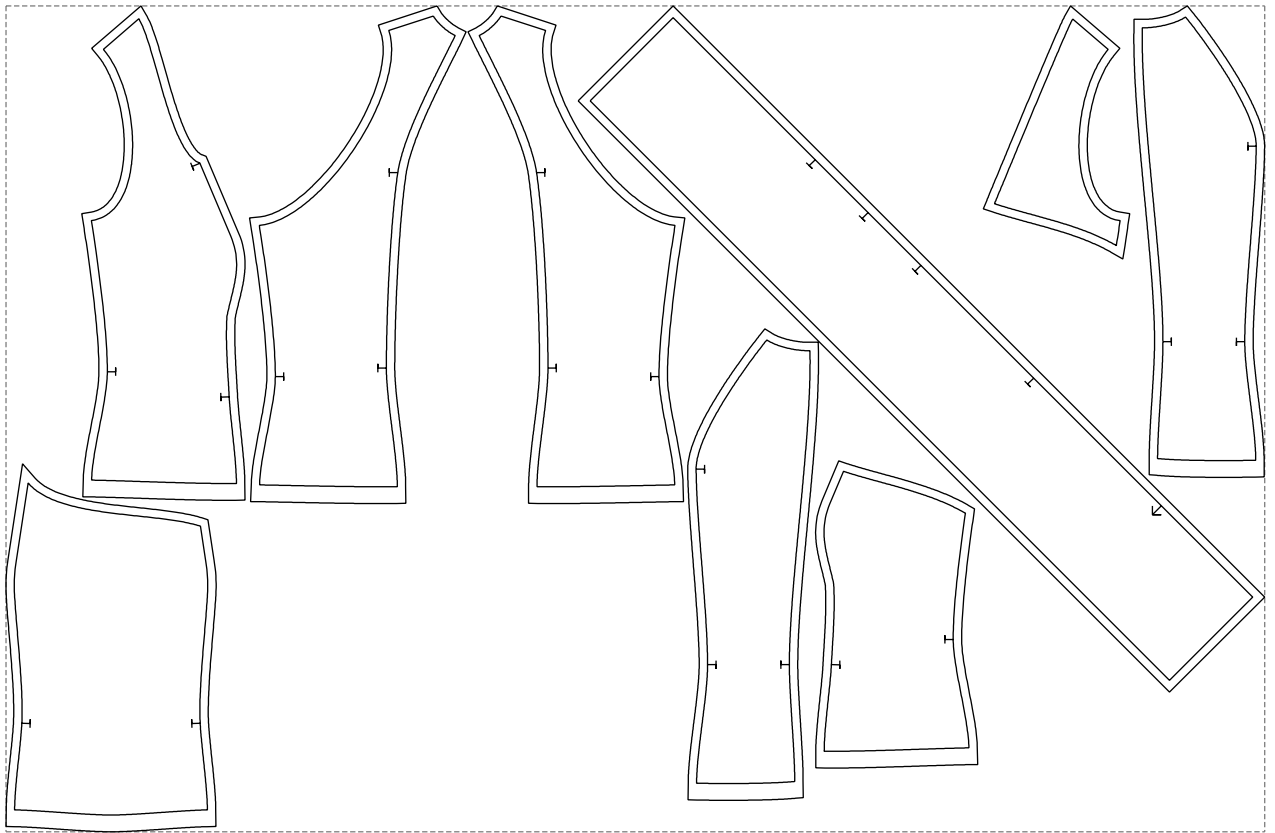

Not for print

Paper size: A4, size:1358.70 x817.44 mm

# Example

size:1499.00 x983.77 mm

Maneken =1 ver.0

rz\_1=170

rz\_16=108

rz\_17=92.5

rz\_18=89.2

rz\_19=116