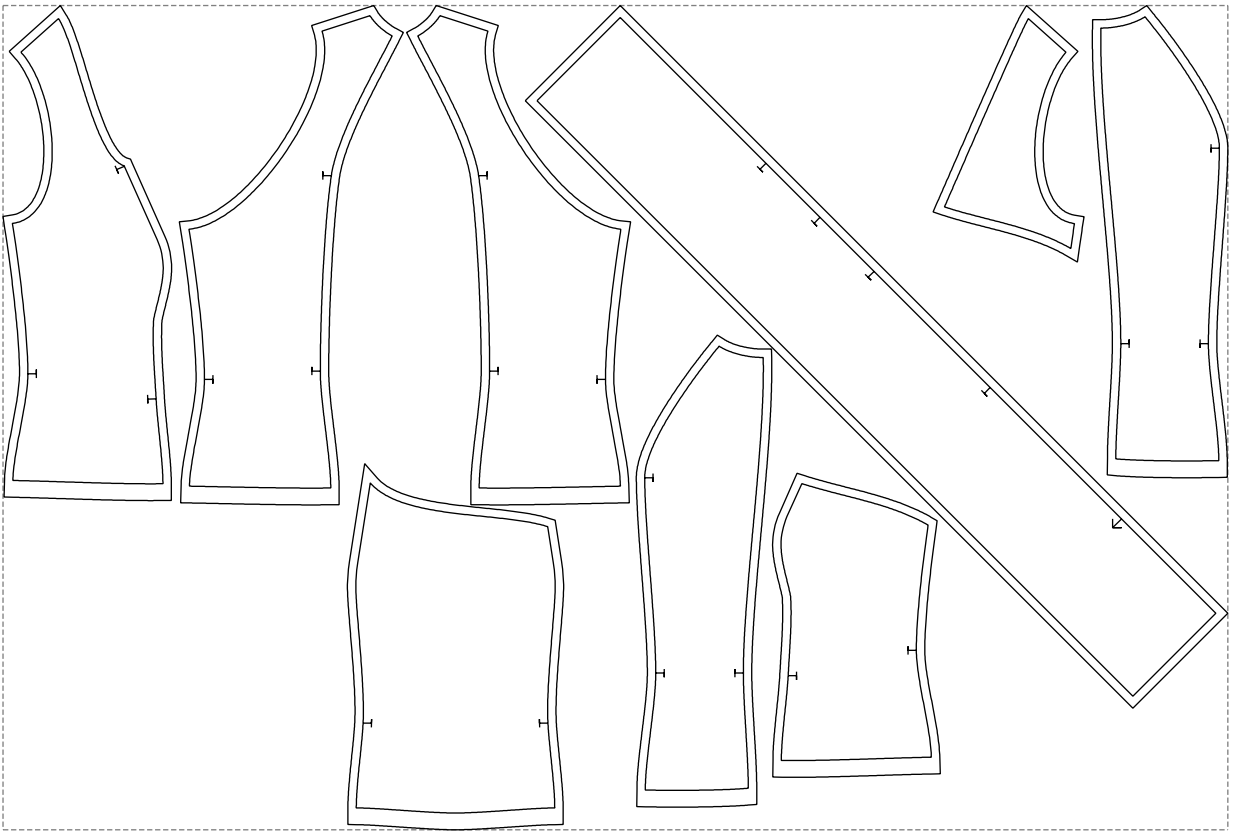

# Example

size:1458.75 x981.68 mm

Maneken =1 ver.0

rz\_1=170

rz\_16=112

rz\_17=96.2

rz\_18=94

rz\_19=120