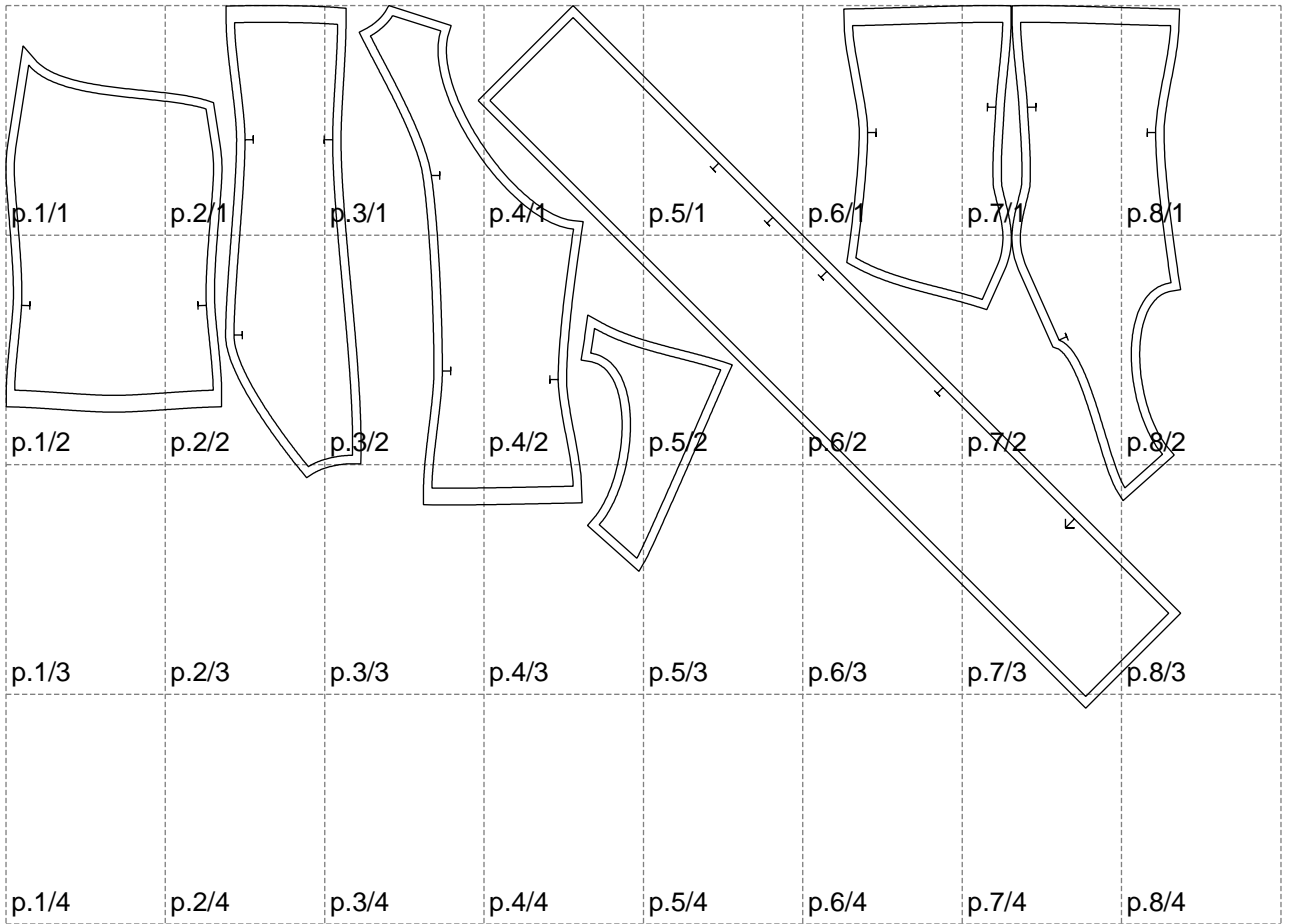

Not for print

Paper size: A4, size:1399.00 x836.77 mm

# Example

size:1458.75 x981.68 mm

Maneken =1 ver.0

rz\_1=170

rz\_16=112

rz\_17=96.2

rz\_18=94

rz\_19=120

rz\_20=117

---

. . . . .  
. . . . .  
. . . . .