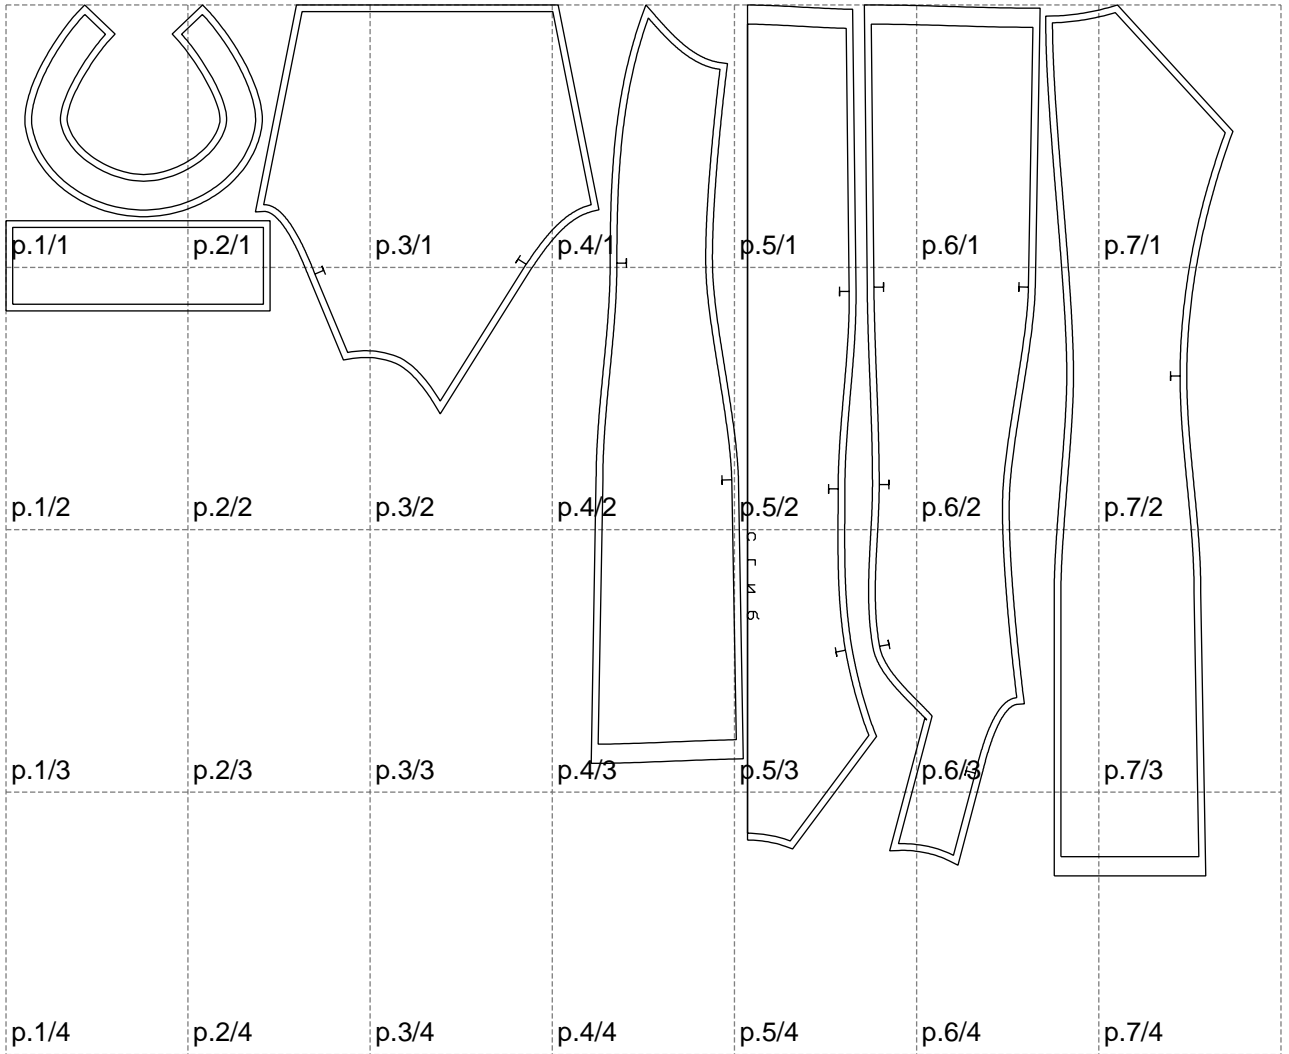

Not for print

Paper size: A4, size:1278.60 x907.57 mm

# Example

size:1448.96 x1304.66 mm

Maneken =1 ver.0

rz\_1=170

rz\_16=104

rz\_17=88.9

rz\_18=84.4

rz\_19=112

rz\_20=109.3

---

. . . . .  
. . . . .  
. . . . .