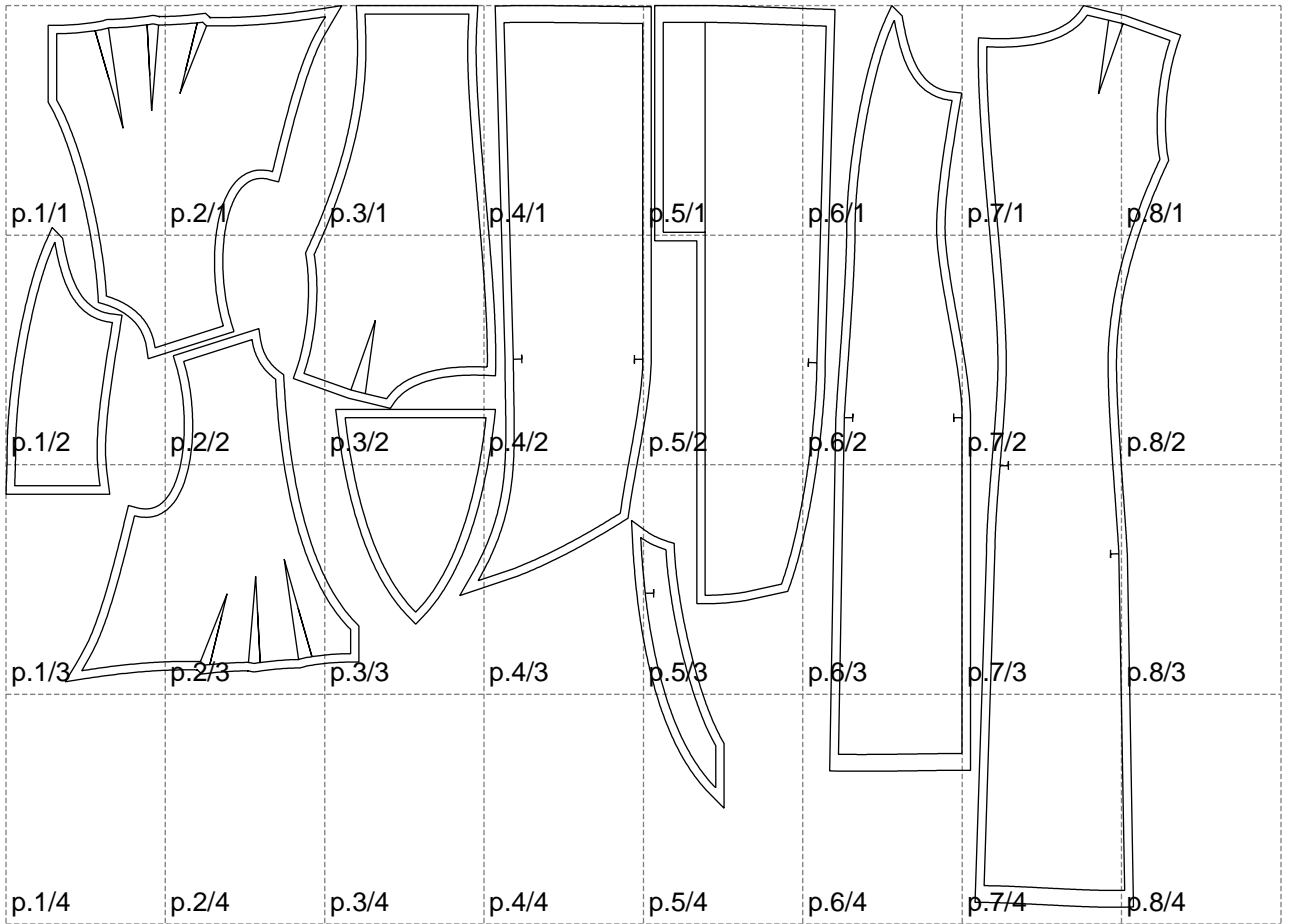

Not for print

Paper size: A4, size:1399.00 x1073.73 mm

# Example

size:1488.99 x1413.77 mm

Maneken =1 ver.0

rz\_1=170

rz\_16=104

rz\_17=88.9

rz\_18=84.4

rz\_19=112

rz\_20=109.3

---

. . . . .  
. . . . .  
. . . . .