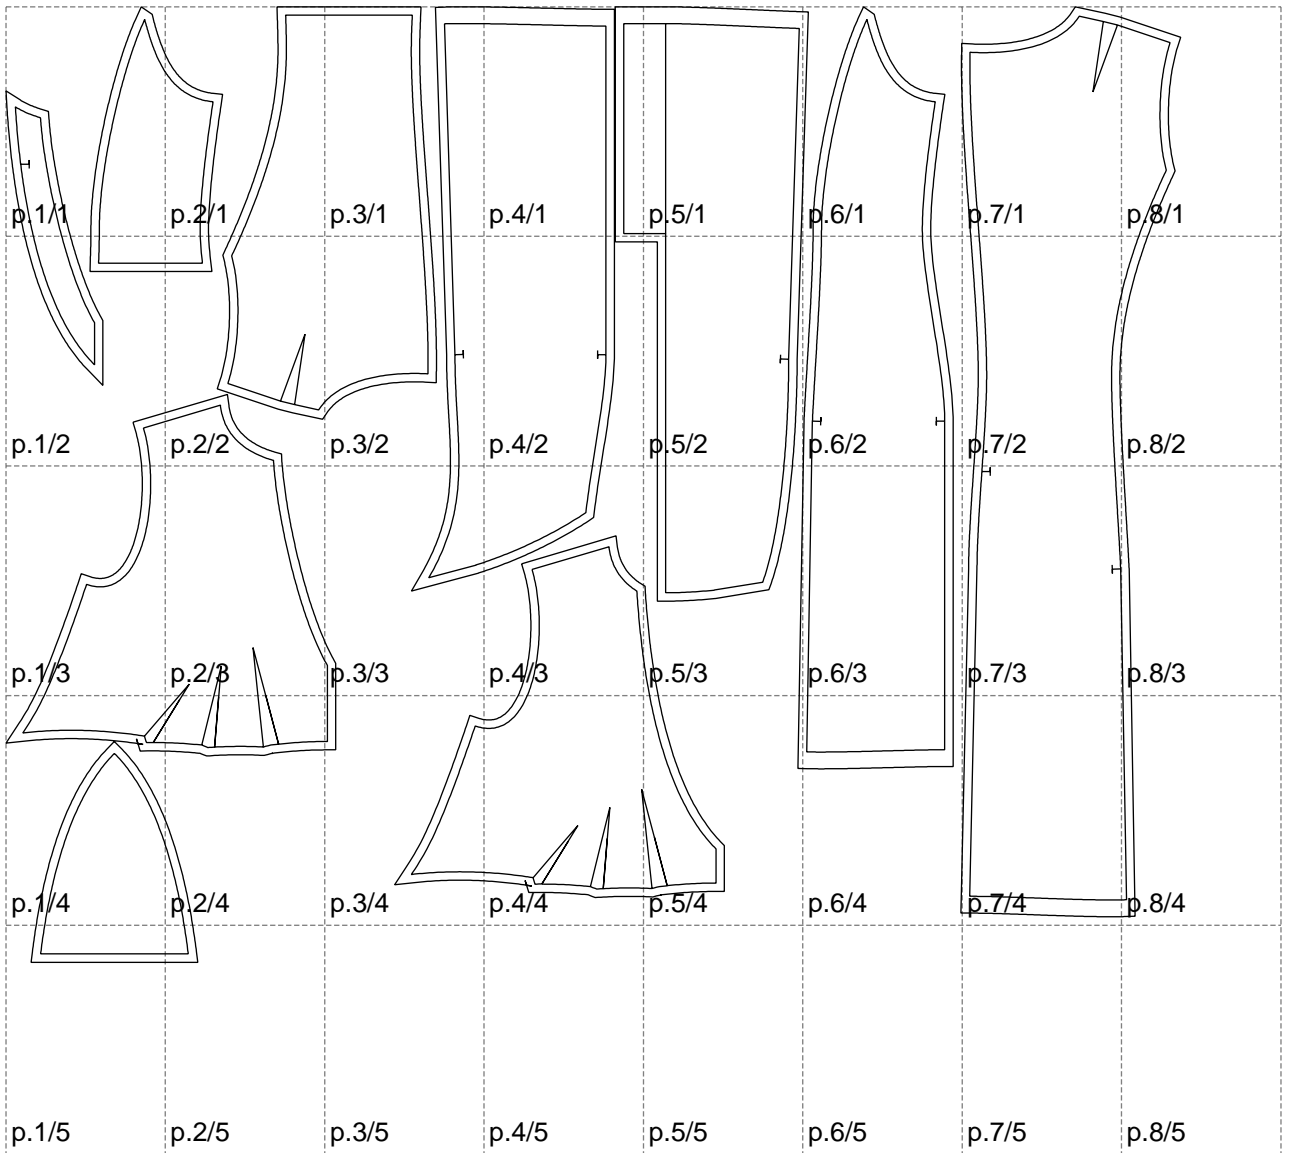

Not for print

Paper size: A4, size:1399.00 x1137.89 mm

# Example

size:1499.00 x1605.06 mm

Maneken =1 ver.0

rz\_1=170

rz\_16=120

rz\_17=104

rz\_18=103.6

rz\_19=128

rz\_20=125.1

---

. . . . .  
. . . . .  
. . . . .