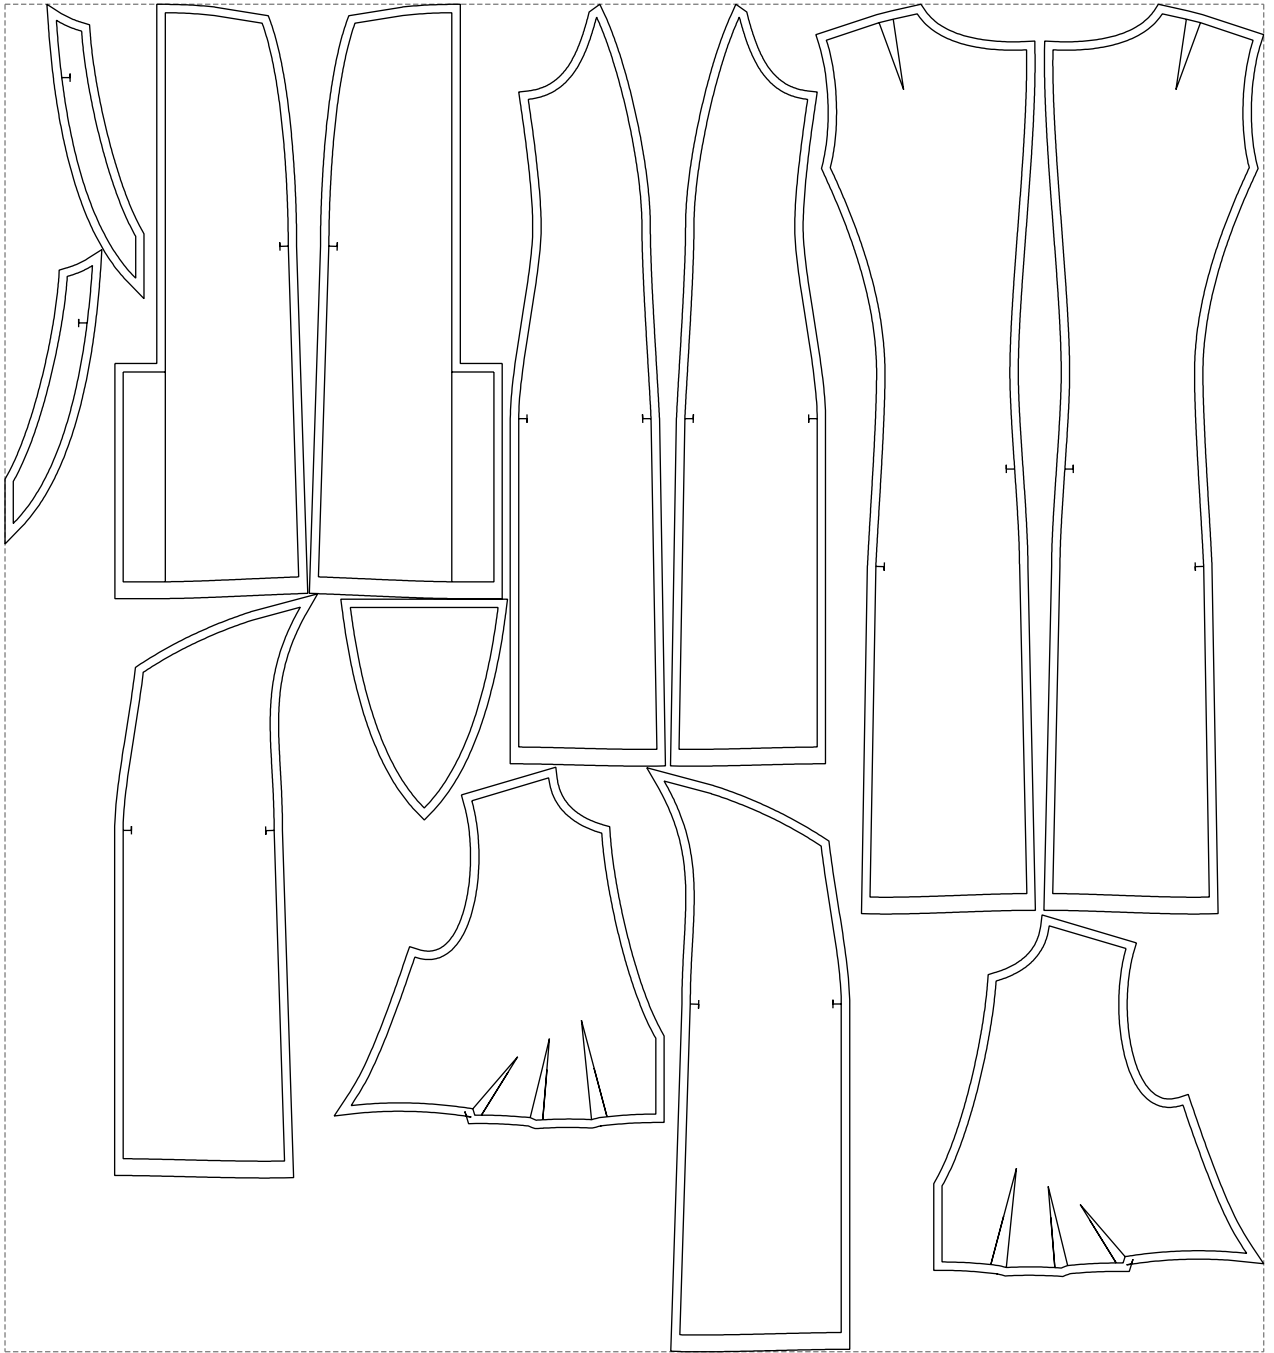

Not for print

Paper size: A4, size:1399.00 x1137.89 mm

# Example

size:1499.00 x1605.06 mm

Maneken =1 ver.0

rz\_1=170

rz\_16=120

rz\_17=104

rz\_18=103.6

rz\_19=128

rz\_20=125.1

---

. . . . .  
. . . . .  
. . . . .