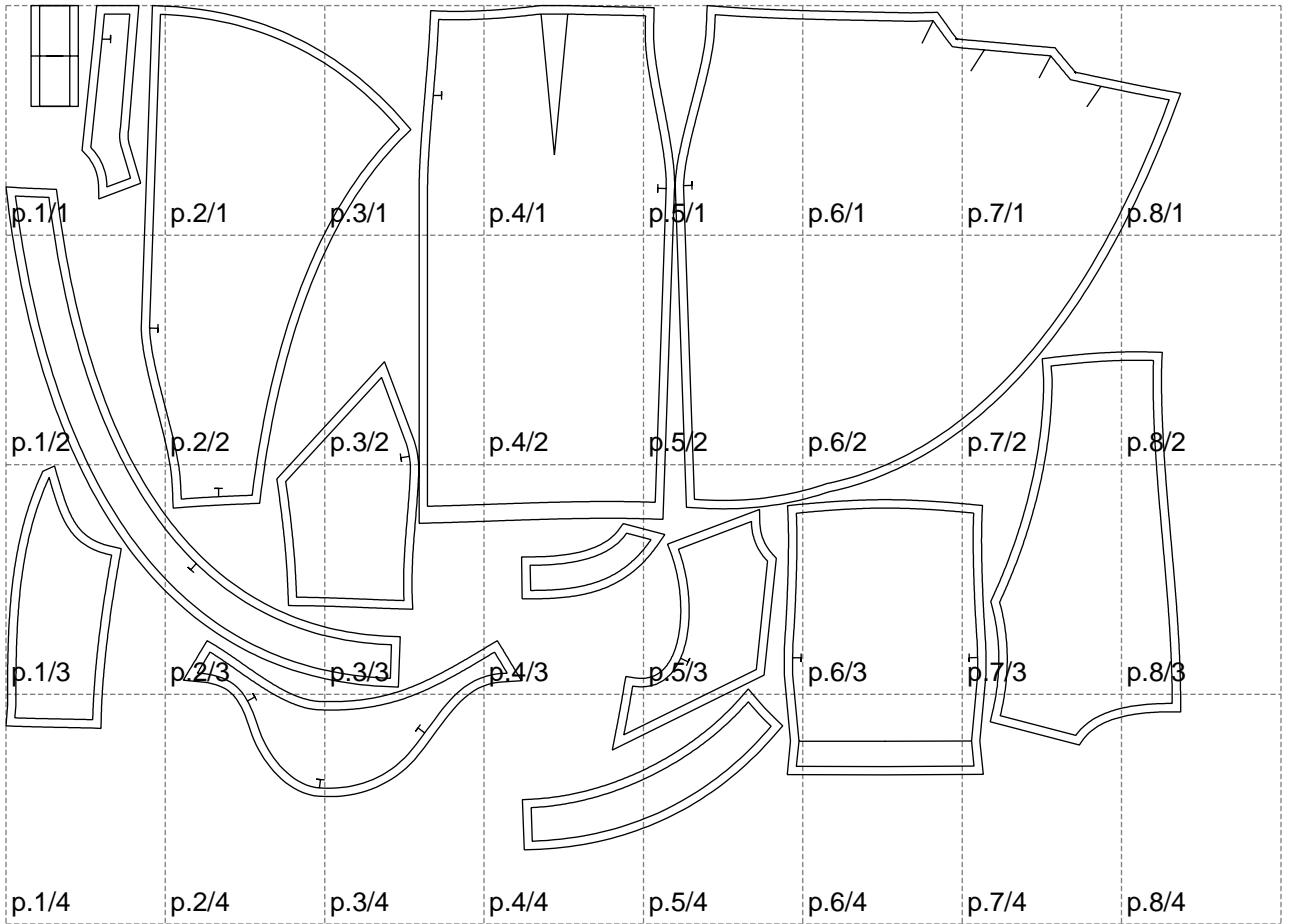

Not for print

Paper size: A4, size:1399.00 x1005.50 mm

# Example

size:1499.00 x1248.60 mm

Maneken =1 ver.0

rz\_1=170

rz\_16=100

rz\_17=85.4

rz\_18=80.2

rz\_19=108

rz\_20=105.4

---

. . . . .  
. . . . .  
. . . . .