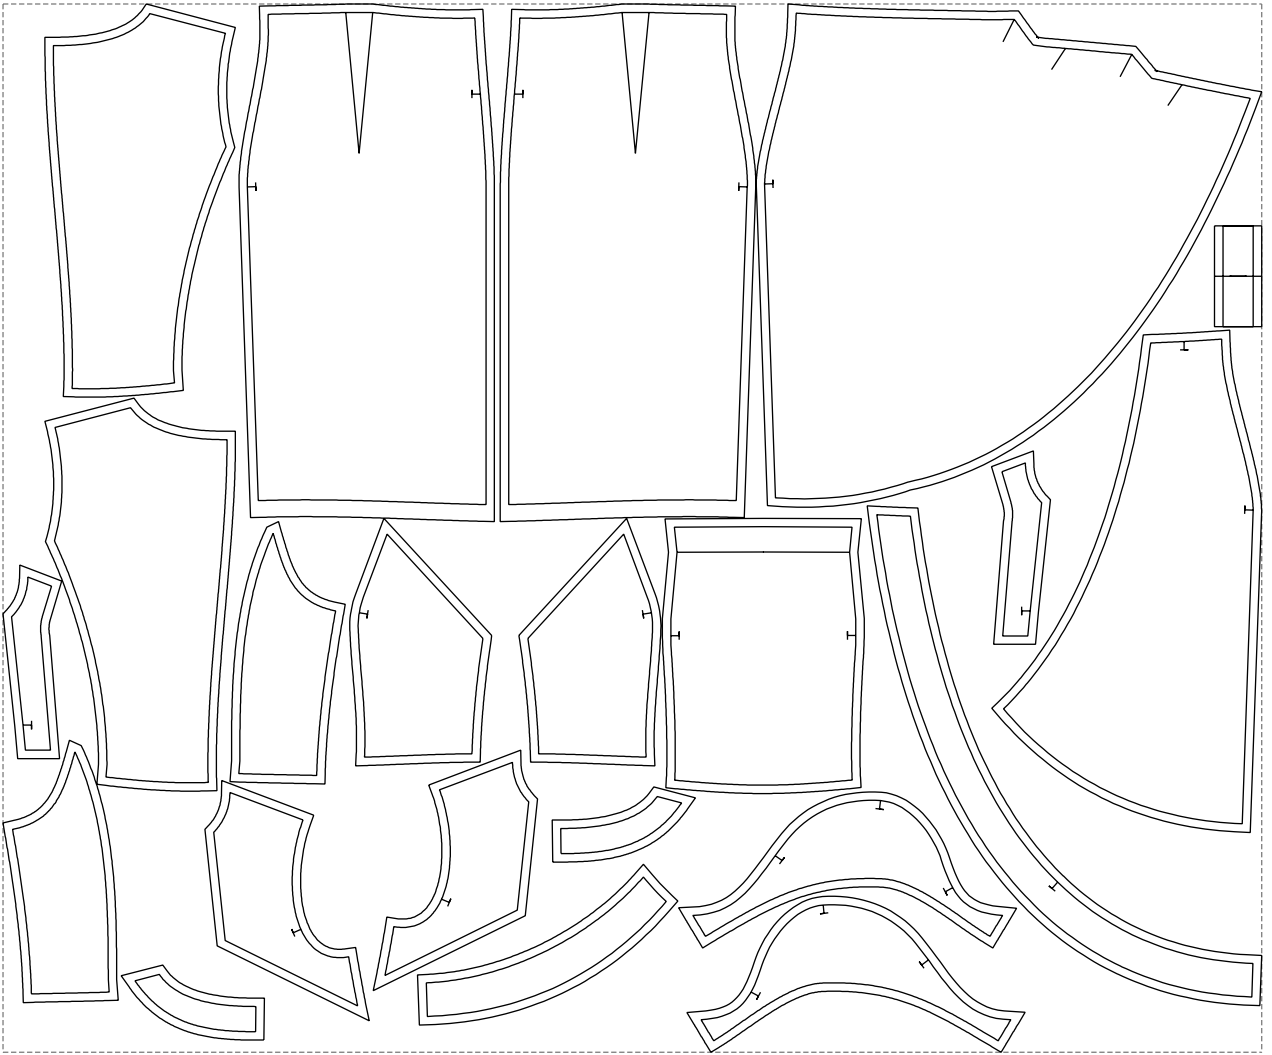

Not for print

Paper size: A4, size:1399.00 x1005.50 mm

# Example

size:1499.00 x1248.60 mm

Maneken =1 ver.0

rz\_1=170

rz\_16=100

rz\_17=85.4

rz\_18=80.2

rz\_19=108

rz\_20=105.4

---

. . . . .  
. . . . .  
. . . . .