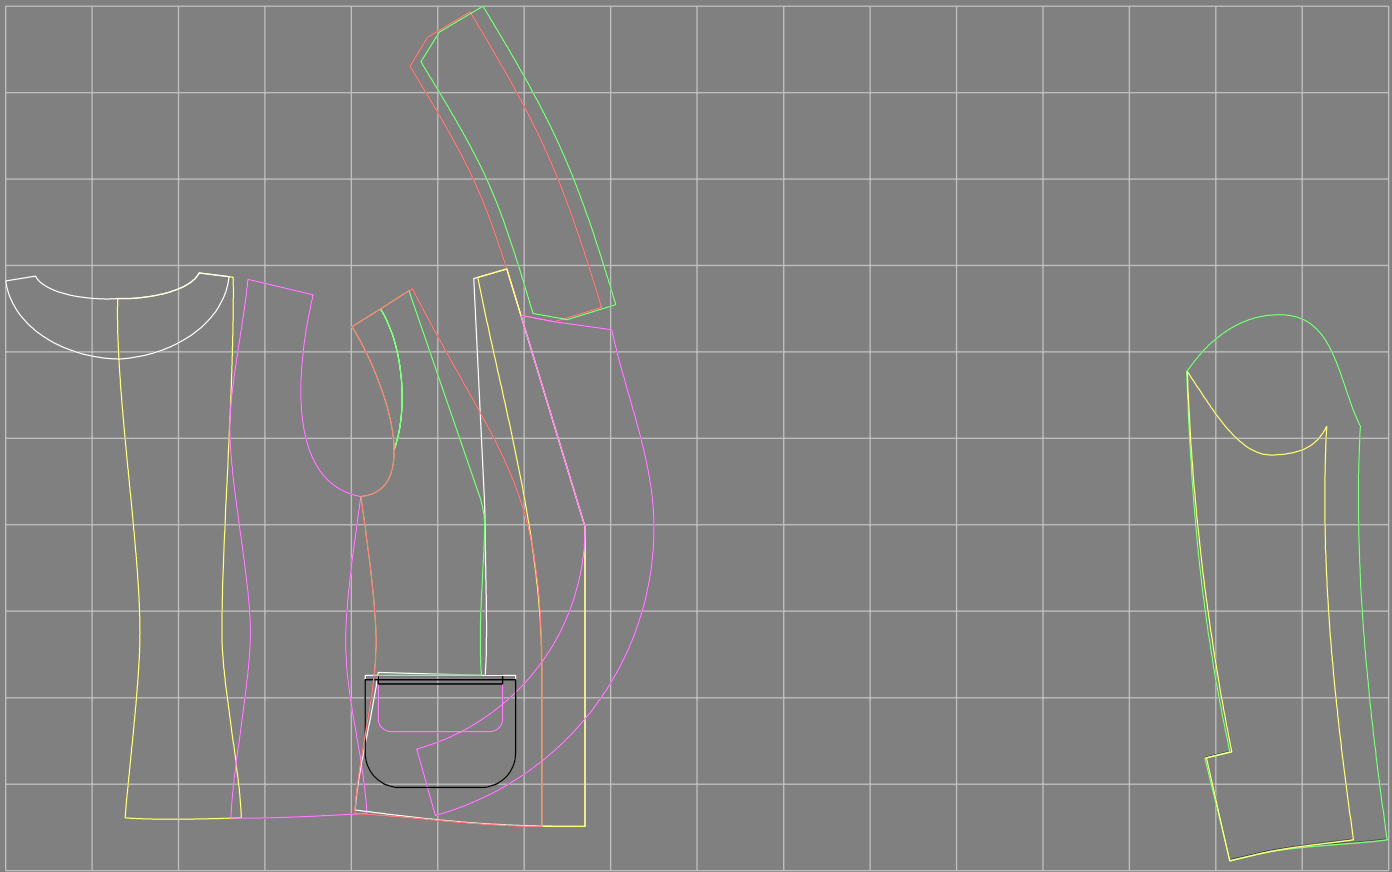

Not for print

Paper size: A4, size:1399.00 x1196.78 mm

# Example

size:1499.00 x1942.40 mm

Maneken =1 ver.0

rz\_1=170

rz\_16=96

rz\_17=82

rz\_18=76

rz\_19=104

rz\_20=101.8

---

. . . . .  
. . . . .  
. . . . .