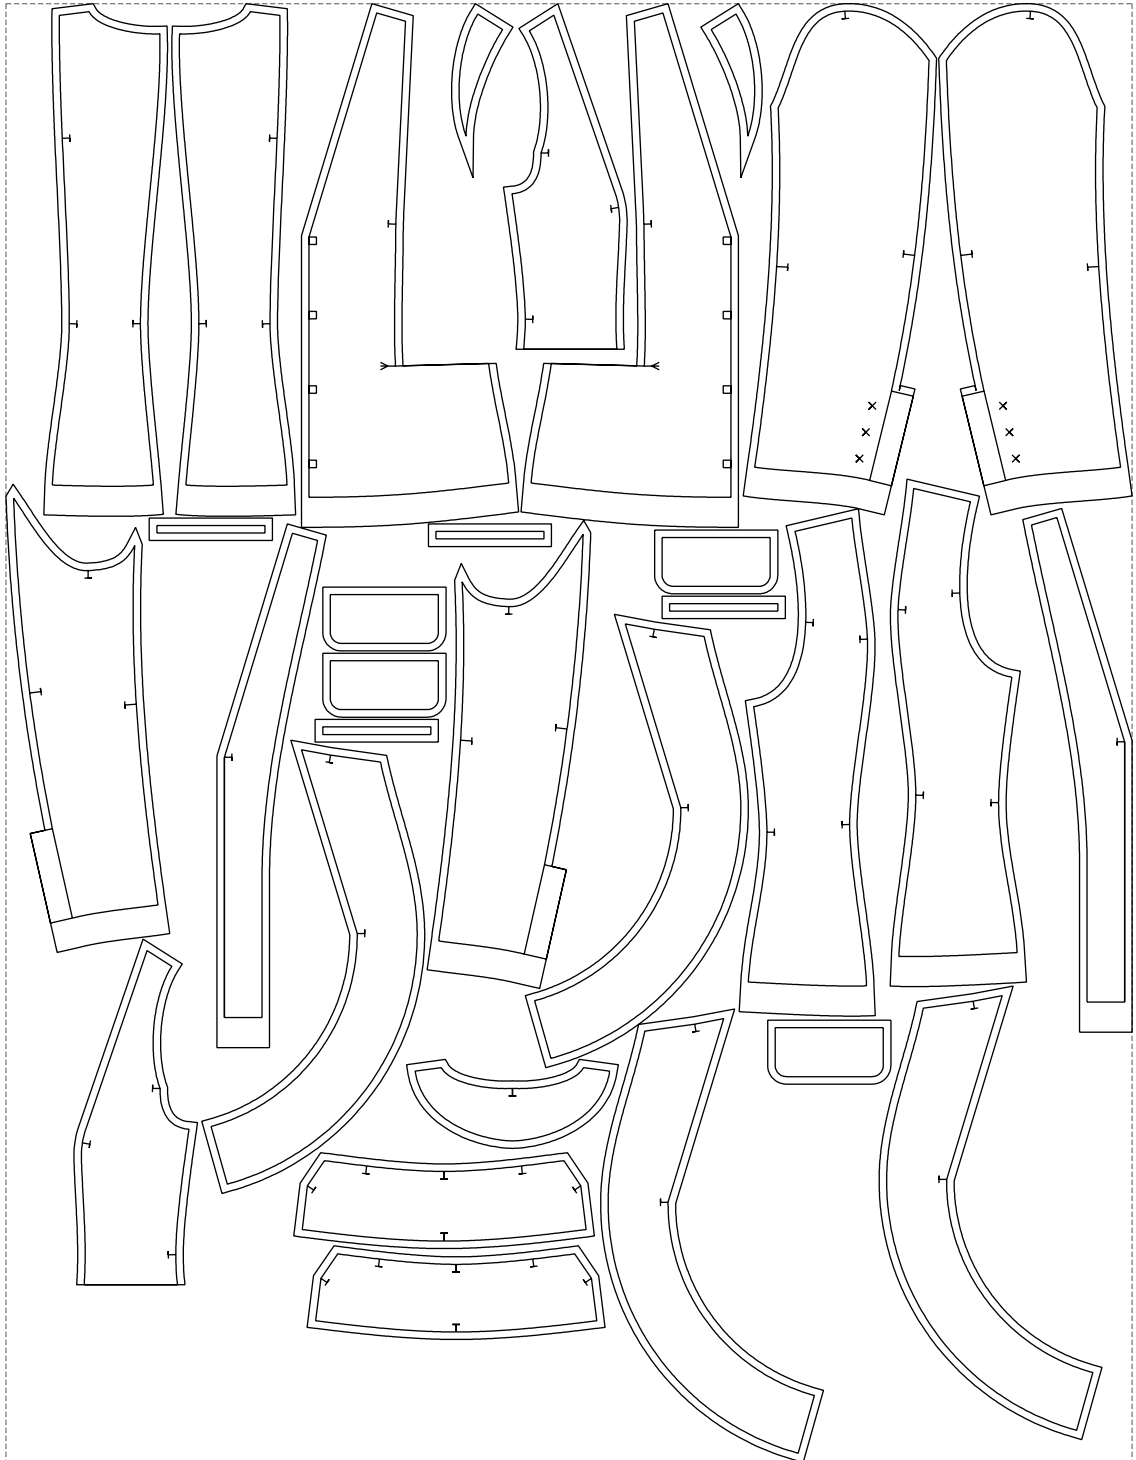

Not for print

Paper size: A4, size:1399.00 x1196.78 mm

# Example

size:1499.00 x1942.40 mm

Maneken =1 ver.0

rz\_1=170

rz\_16=96

rz\_17=82

rz\_18=76

rz\_19=104

rz\_20=101.8

---

. . . . .  
. . . . .  
. . . . .