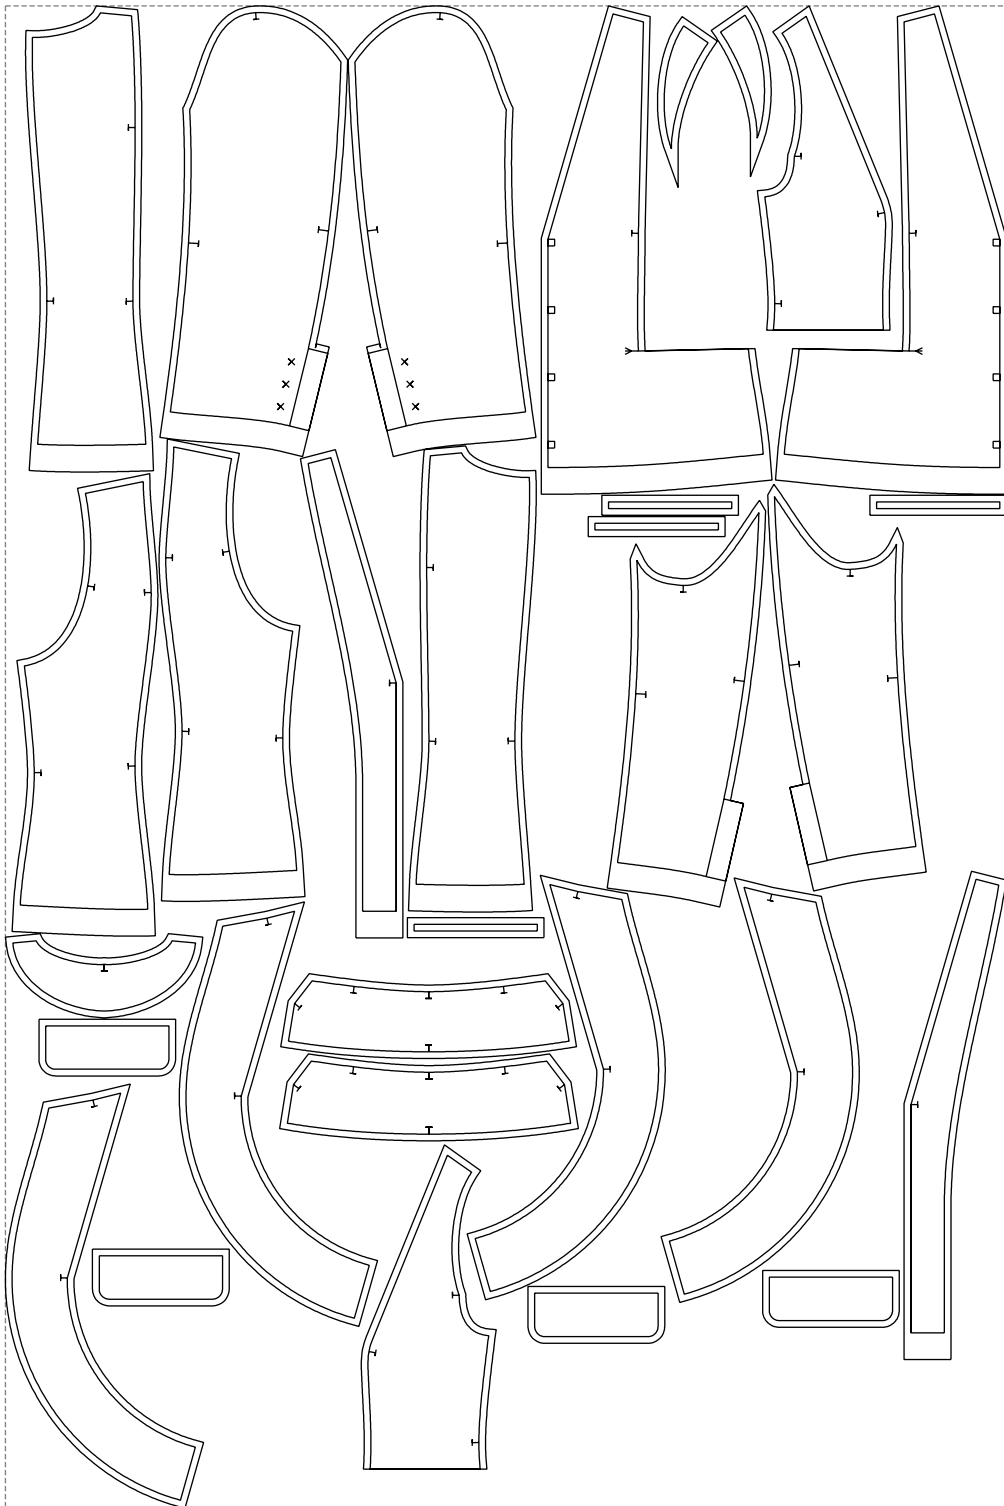

Not for print

Paper size: A4, size:1399.00 x1341.65 mm

# Example

size:1499.00 x2250.63 mm

Maneken =1 ver.0

rz\_1=170

rz\_16=120

rz\_17=104

rz\_18=103.6

rz\_19=128

rz\_20=125.1

---

. . . . .  
. . . . .  
. . . . .