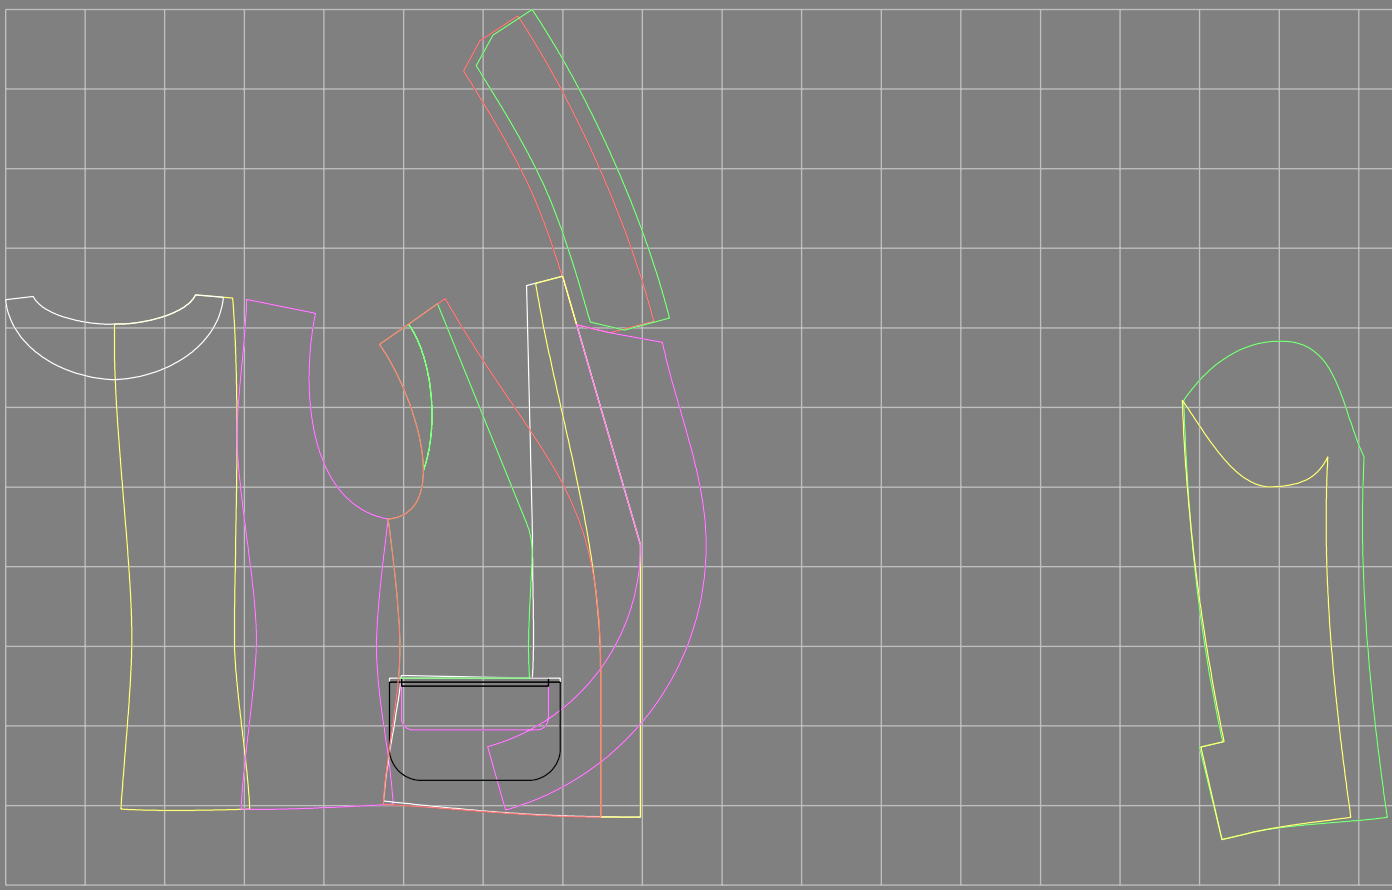

Not for print

Paper size: A4, size:1399.00 x1341.65 mm

# Example

size:1499.00 x2250.63 mm

Maneken =1 ver.0

rz\_1=170

rz\_16=120

rz\_17=104

rz\_18=103.6

rz\_19=128

rz\_20=125.1

---

. . . . .  
. . . . .  
. . . . .