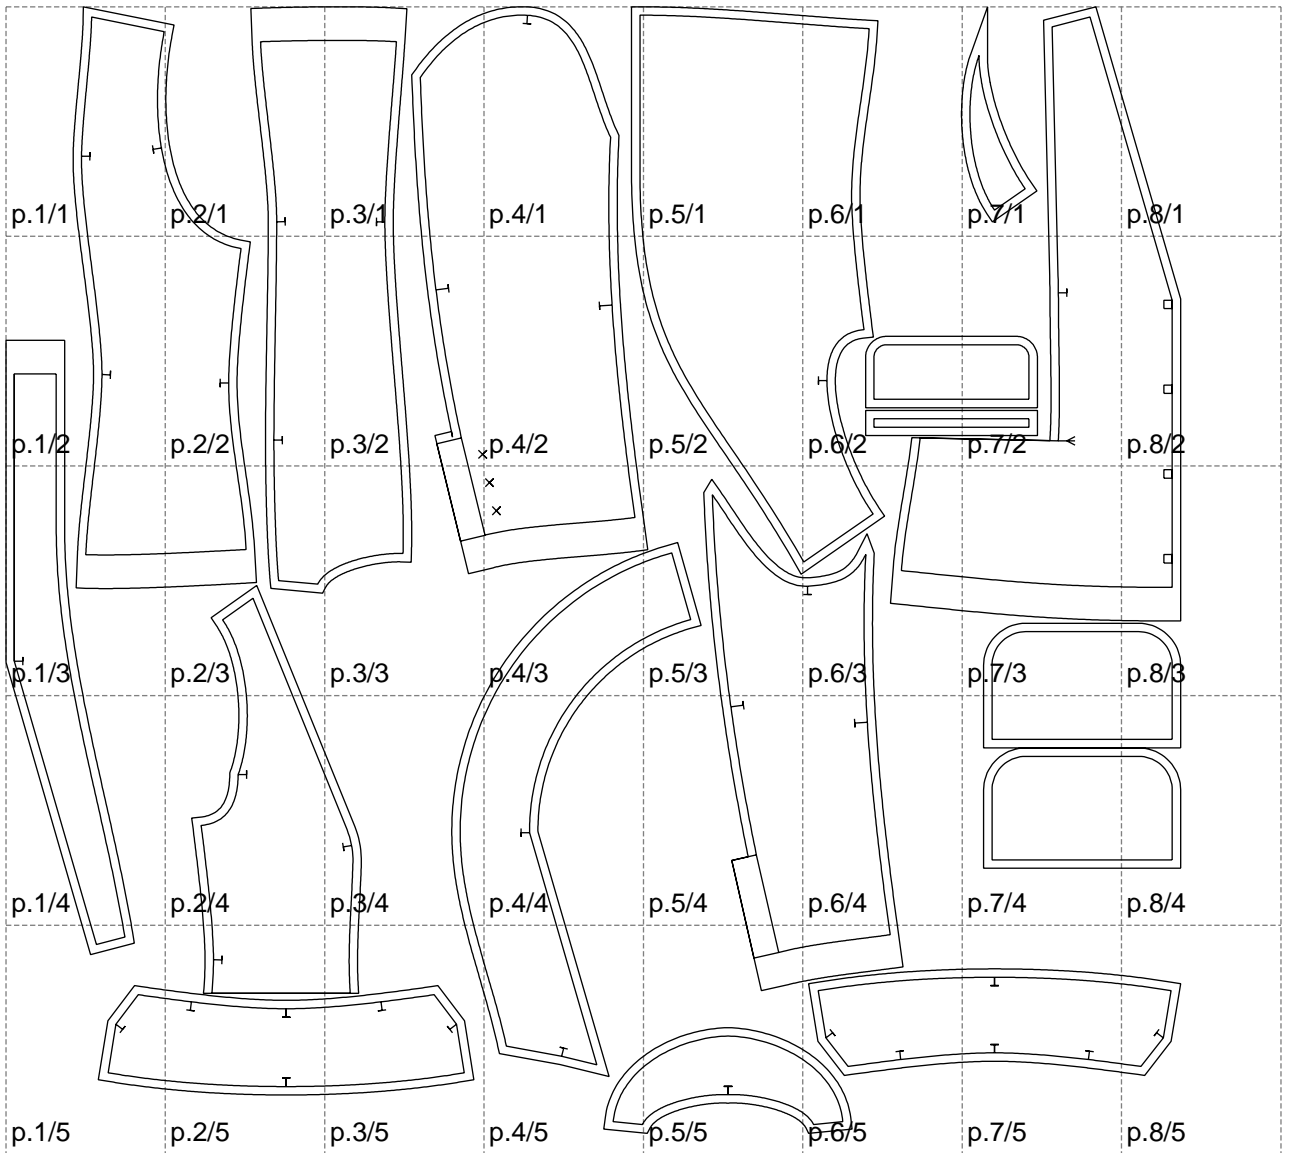

Not for print

Paper size: A4, size:1399.00 x1341.65 mm

# Example

size:1499.00 x2250.63 mm

Maneken =1 ver.0

rz\_1=170

rz\_16=120

rz\_17=104

rz\_18=103.6

rz\_19=128

rz\_20=125.1

---

. . . . .  
. . . . .  
. . . . .