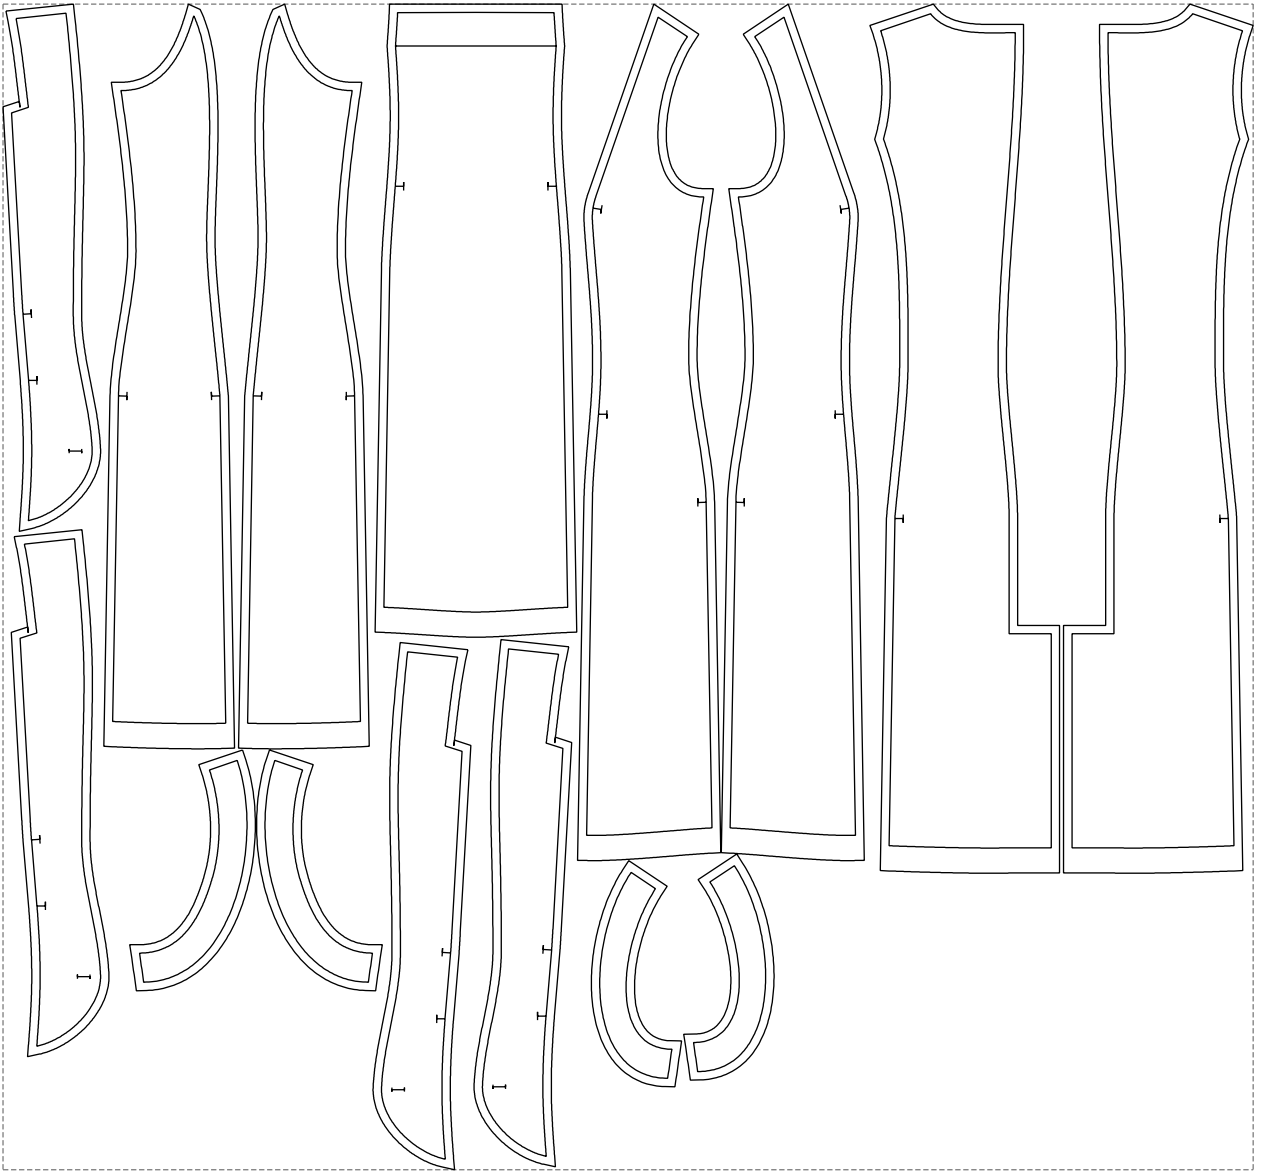

Not for print

Paper size: A4, size:1188.75 x1035.31 mm

Example

size:1488.98 x1388.59 mm

Maneken =1 ver.0

rz_1=170

rz_16=88

rz_17=75.6

rz_18=67.6

rz_19=96

rz_20=94.6

.
.
.