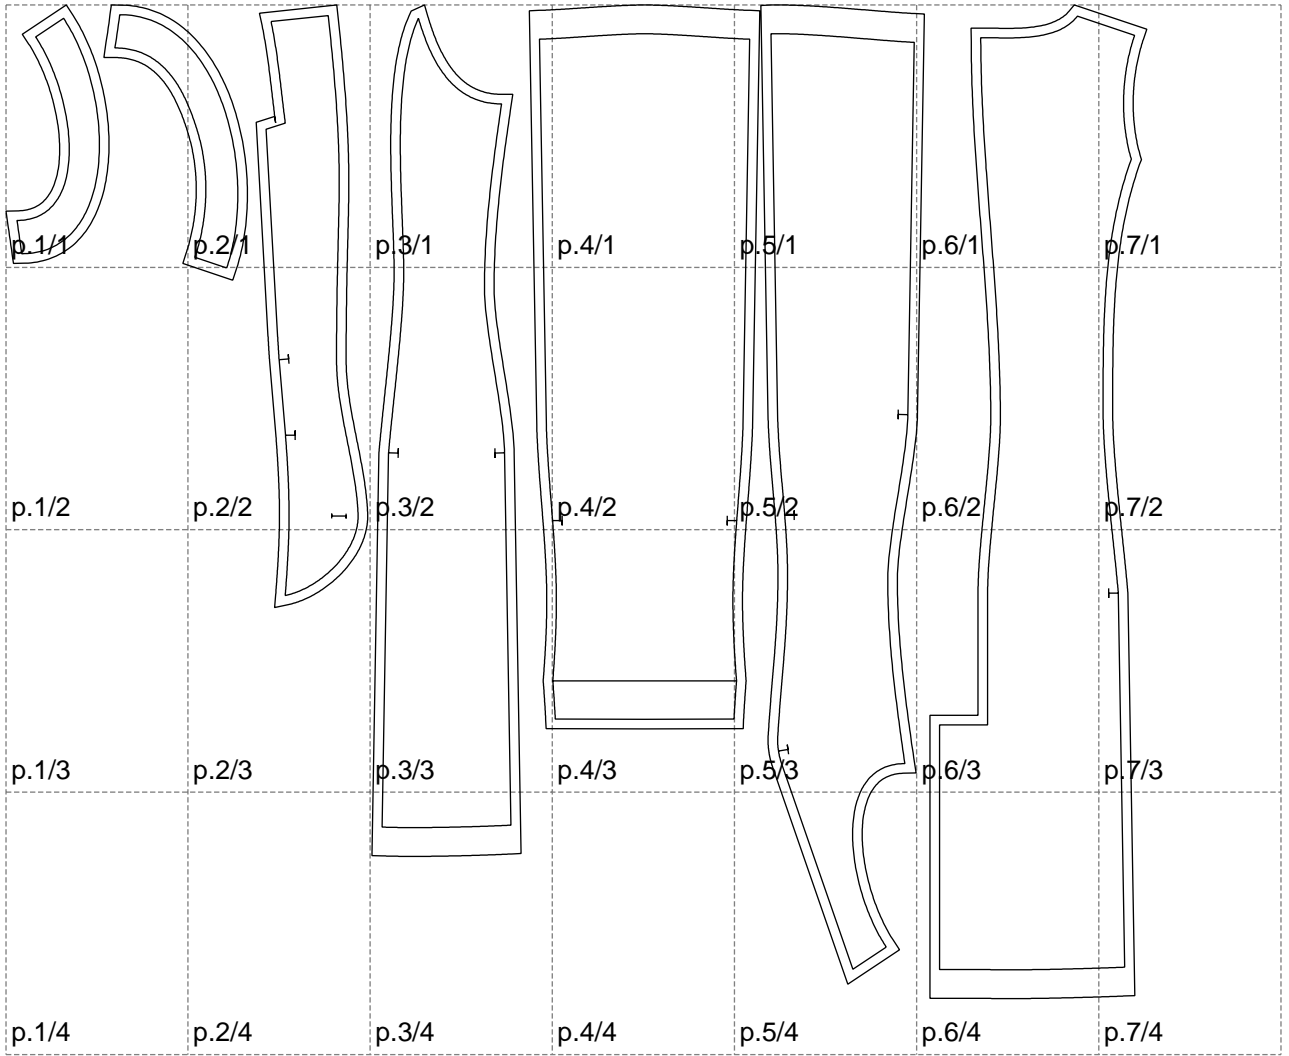

Not for print

Paper size: A4, size:1188.75 x1035.31 mm

Example

size:1488.98 x1388.59 mm

Maneken =1 ver.0

rz_1=170

rz_16=88

rz_17=75.6

rz_18=67.6

rz_19=96

rz_20=94.6

.
.
.