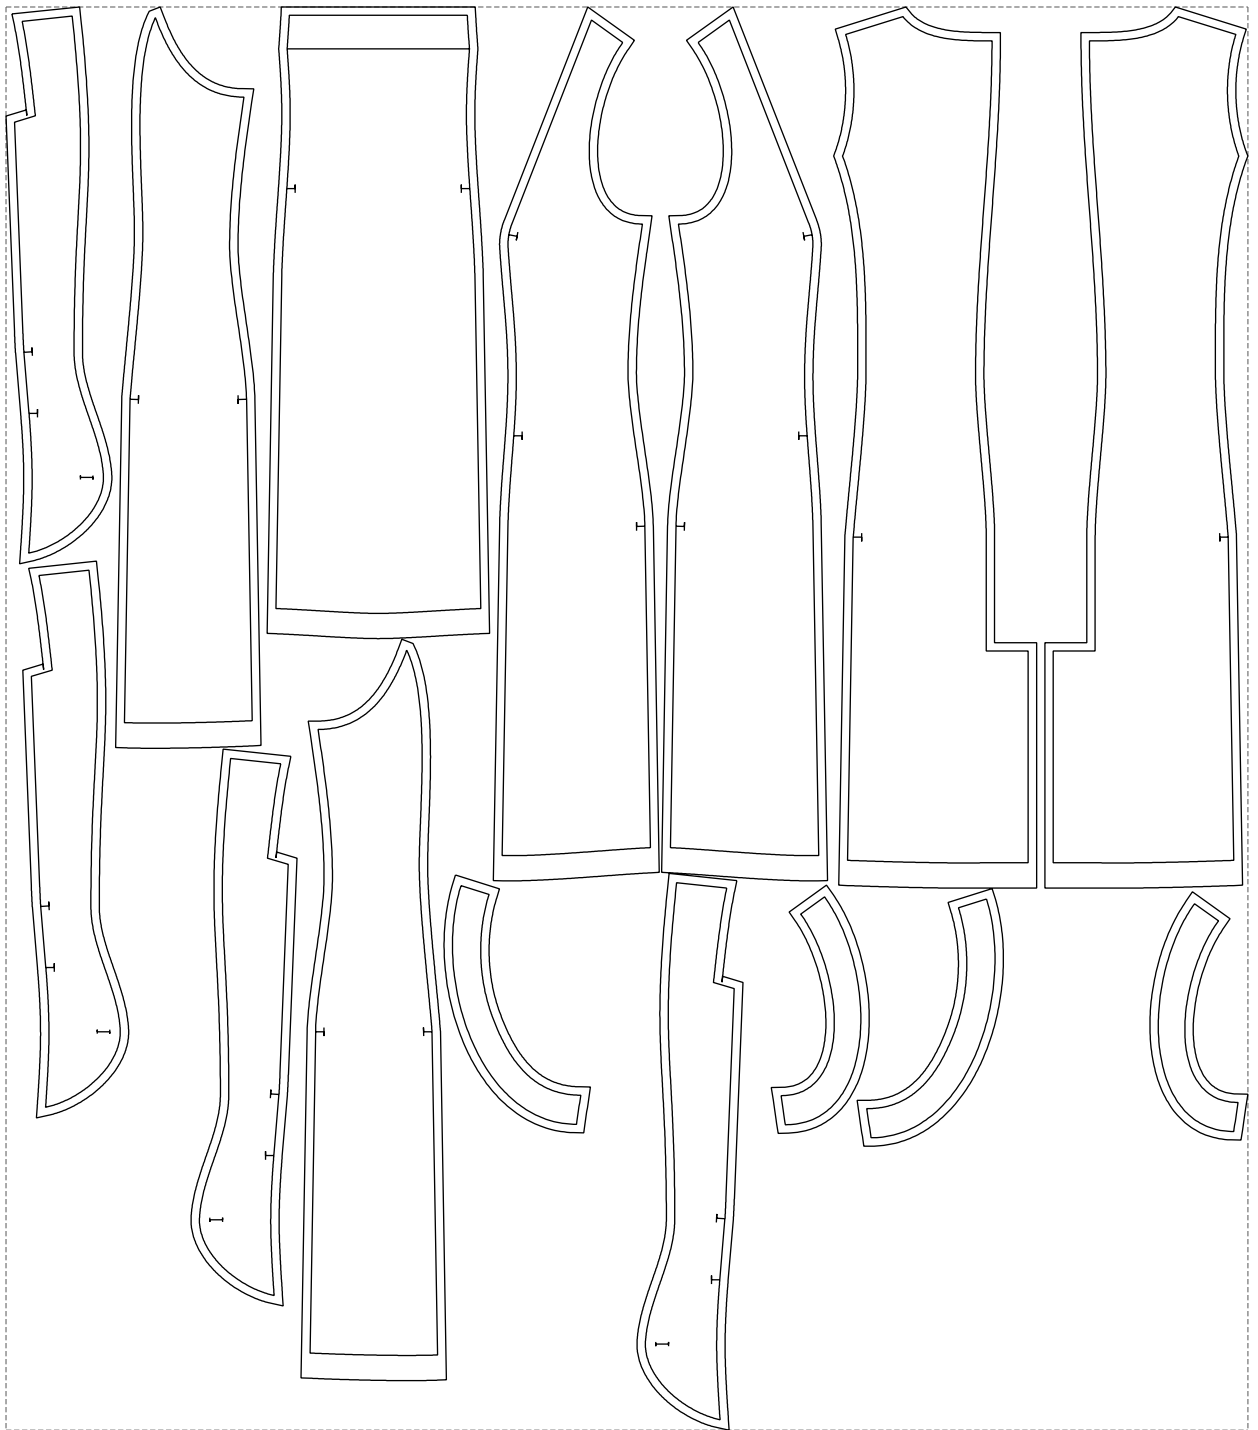

# Example

size:1478.96 x1695.51 mm

Maneken =1 ver.0

rz\_1=170

rz\_16=104

rz\_17=88.9

rz\_18=84.4

rz\_19=112