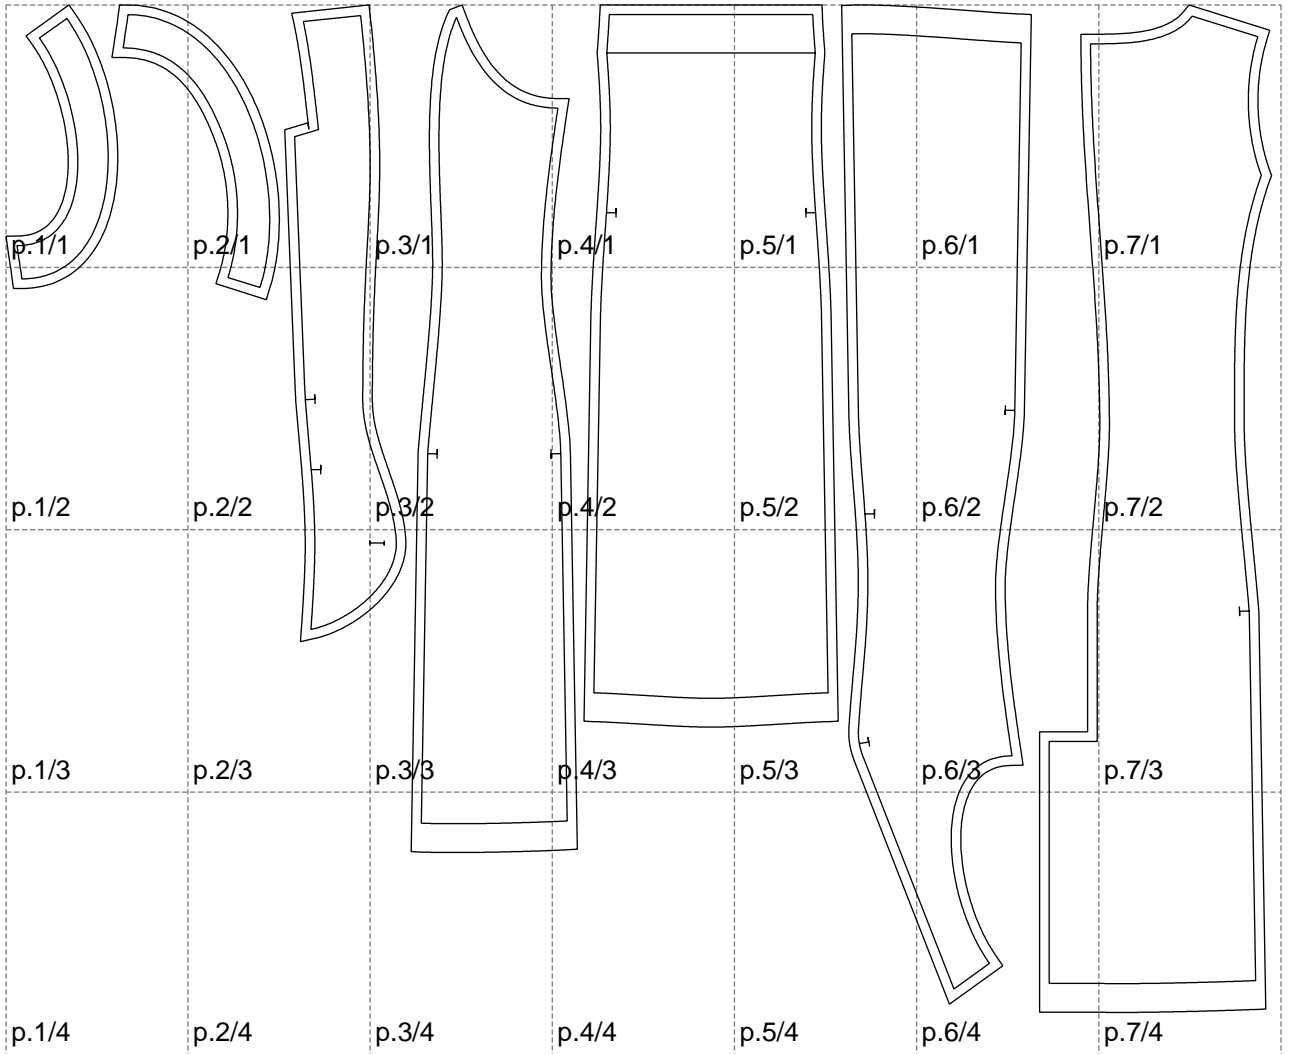

Not for print

Paper size: A4, size:1318.85 x1049.70 mm

# Example

size:1478.96 x1695.51 mm

Maneken =1 ver.0

rz\_1=170

rz\_16=104

rz\_17=88.9

rz\_18=84.4

rz\_19=112

rz\_20=109.3

---

. . . . .  
. . . . .  
. . . . .