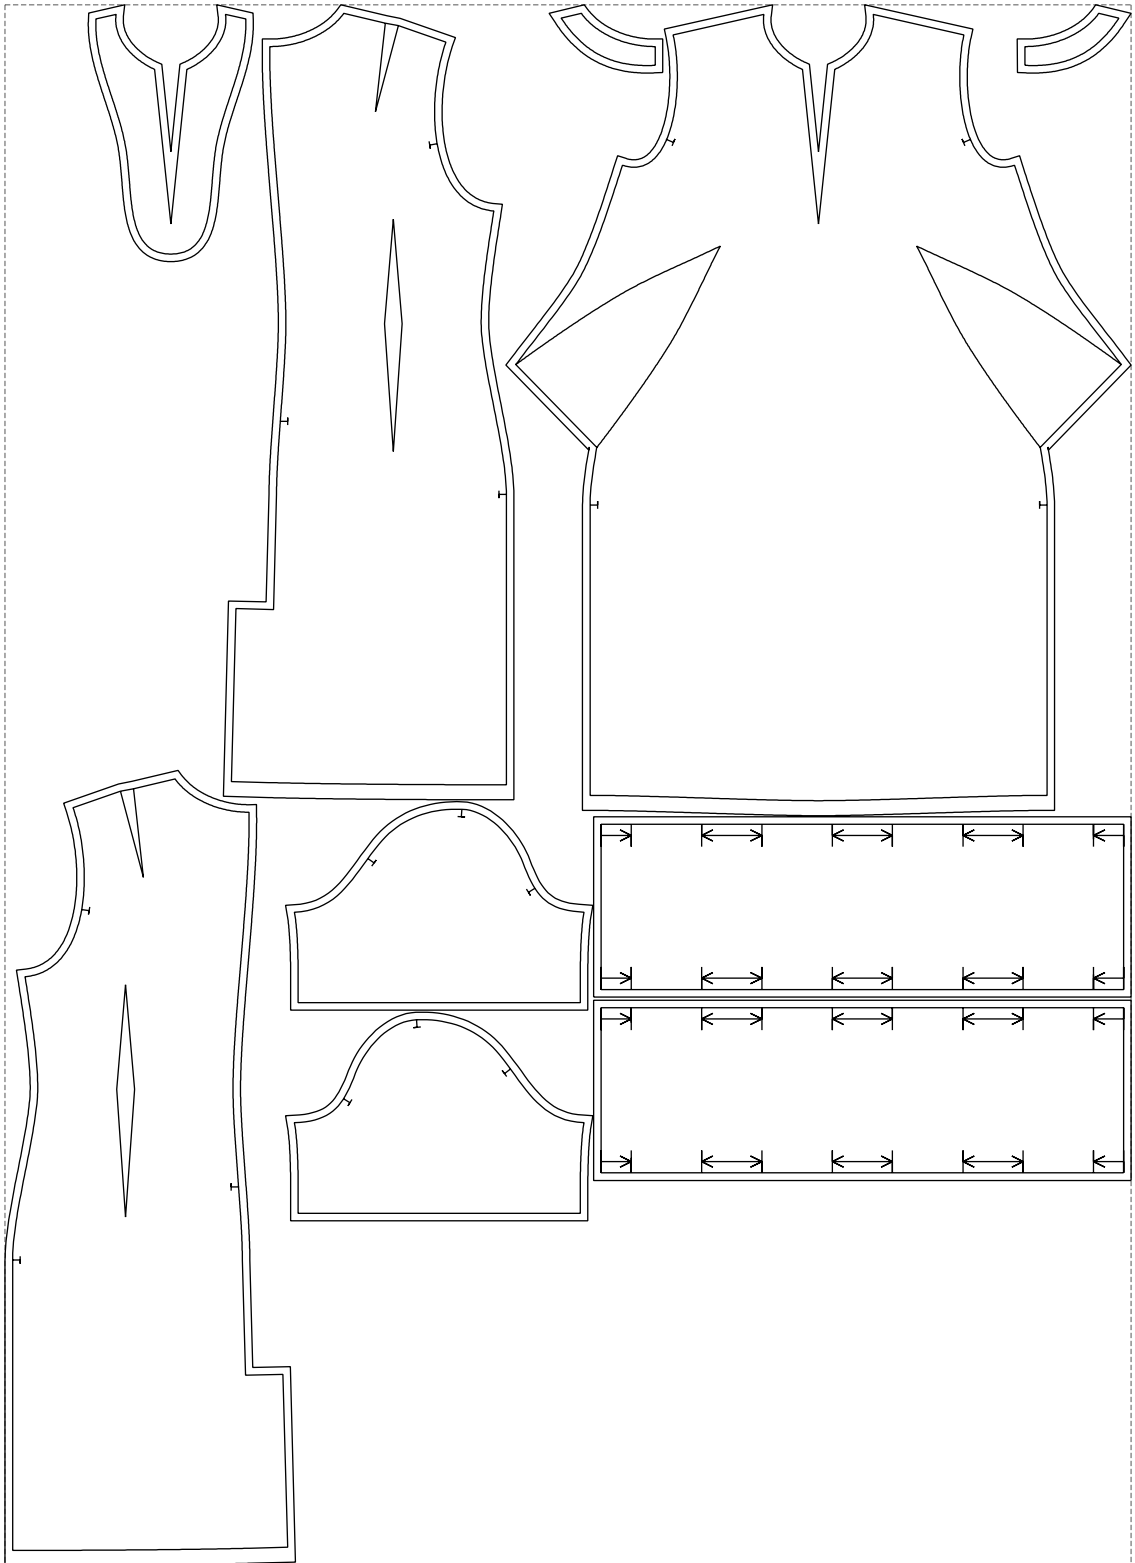

Not for print

Paper size: A4, size:1388.92 x1352.61 mm

# Example

size:1499.00 x2077.87 mm

Maneken =1 ver.0

rz\_1=170

rz\_16=108

rz\_17=92.5

rz\_18=89.2

rz\_19=116