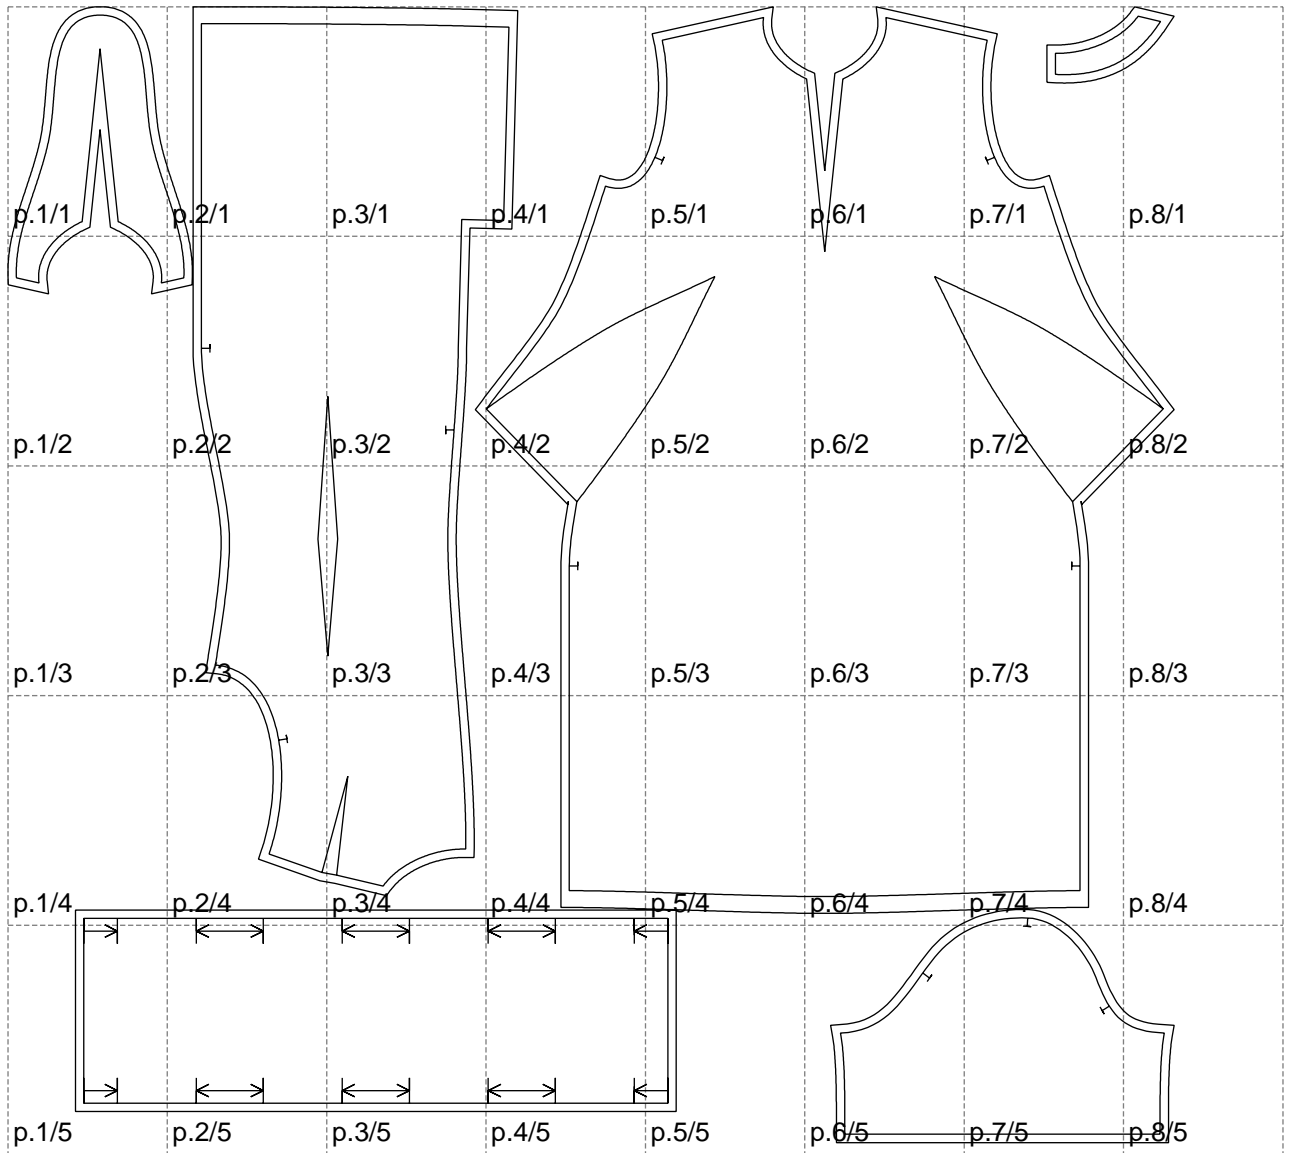

Not for print

Paper size: A4, size:1388.92 x1352.61 mm

# Example

size:1499.00 x2077.87 mm

Maneken =1 ver.0

rz\_1=170

rz\_16=108

rz\_17=92.5

rz\_18=89.2

rz\_19=116

rz\_20=113

---

. . . . .  
. . . . .  
. . . . .