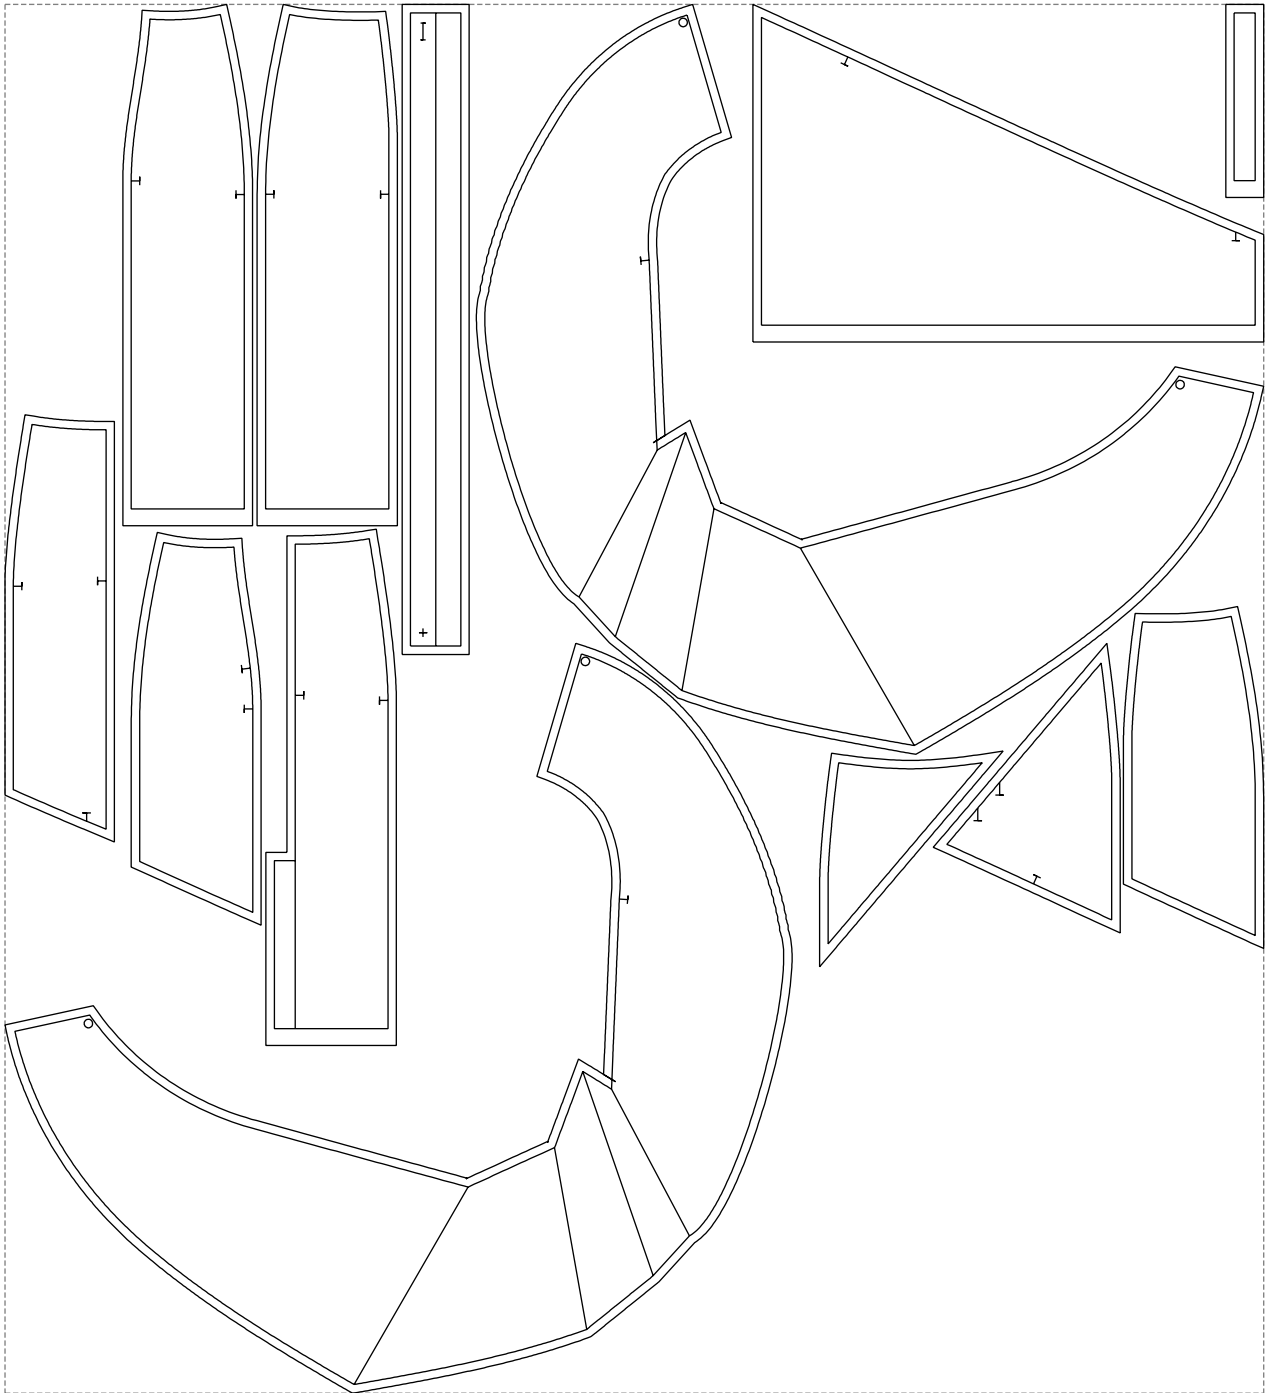

Not for print

Paper size: A4, size:1358.86 x1231.85 mm

# Example

size:1499.00 x1654.32 mm

Maneken =1 ver.0

rz\_1=170

rz\_16=88

rz\_17=75.6

rz\_18=67.6

rz\_19=96

rz\_20=94.6

---

. . . . .  
. . . . .  
. . . . .