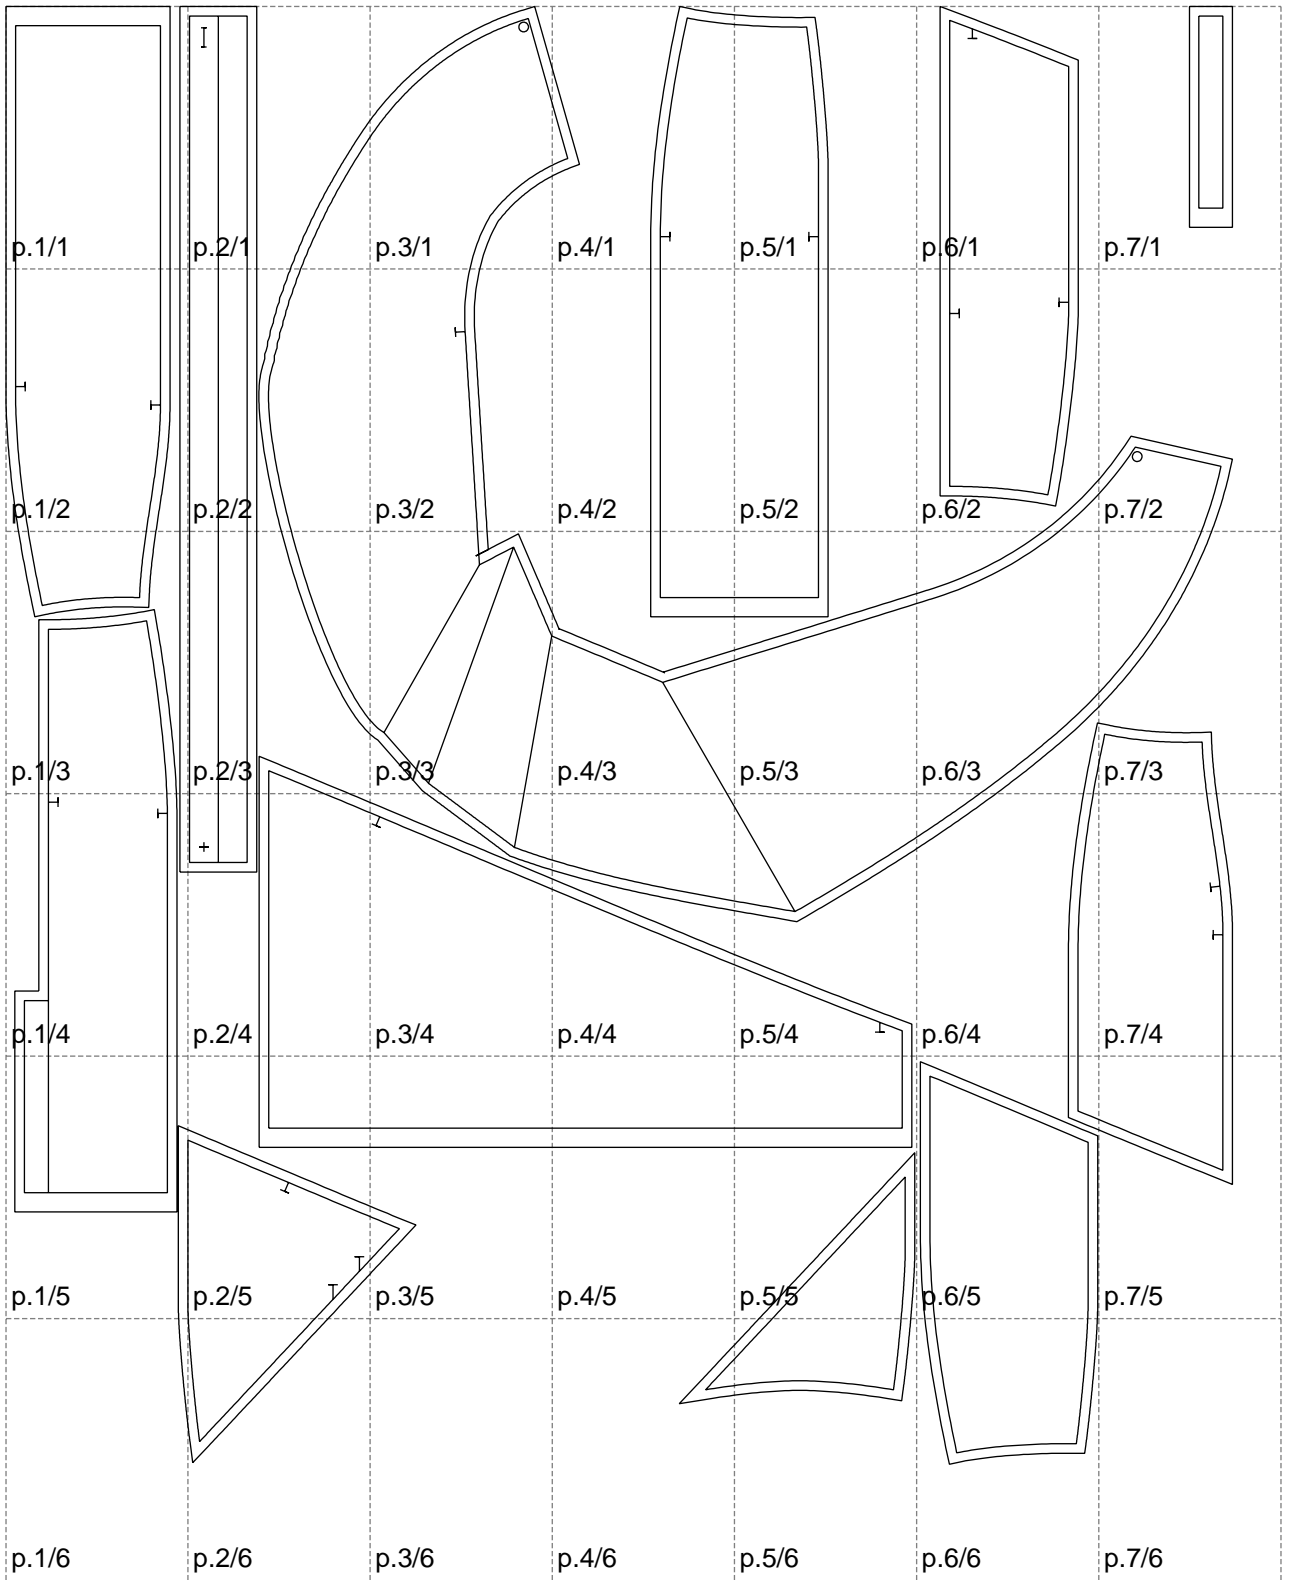

Not for print

Paper size: A4, size:1278.21 x1518.73 mm

# Example

size:1499.00 x1834.82 mm

Maneken =1 ver.0

rz\_1=170

rz\_16=100

rz\_17=85.4

rz\_18=80.2

rz\_19=108

rz\_20=105.4

---

. . . . .  
. . . . .  
. . . . .