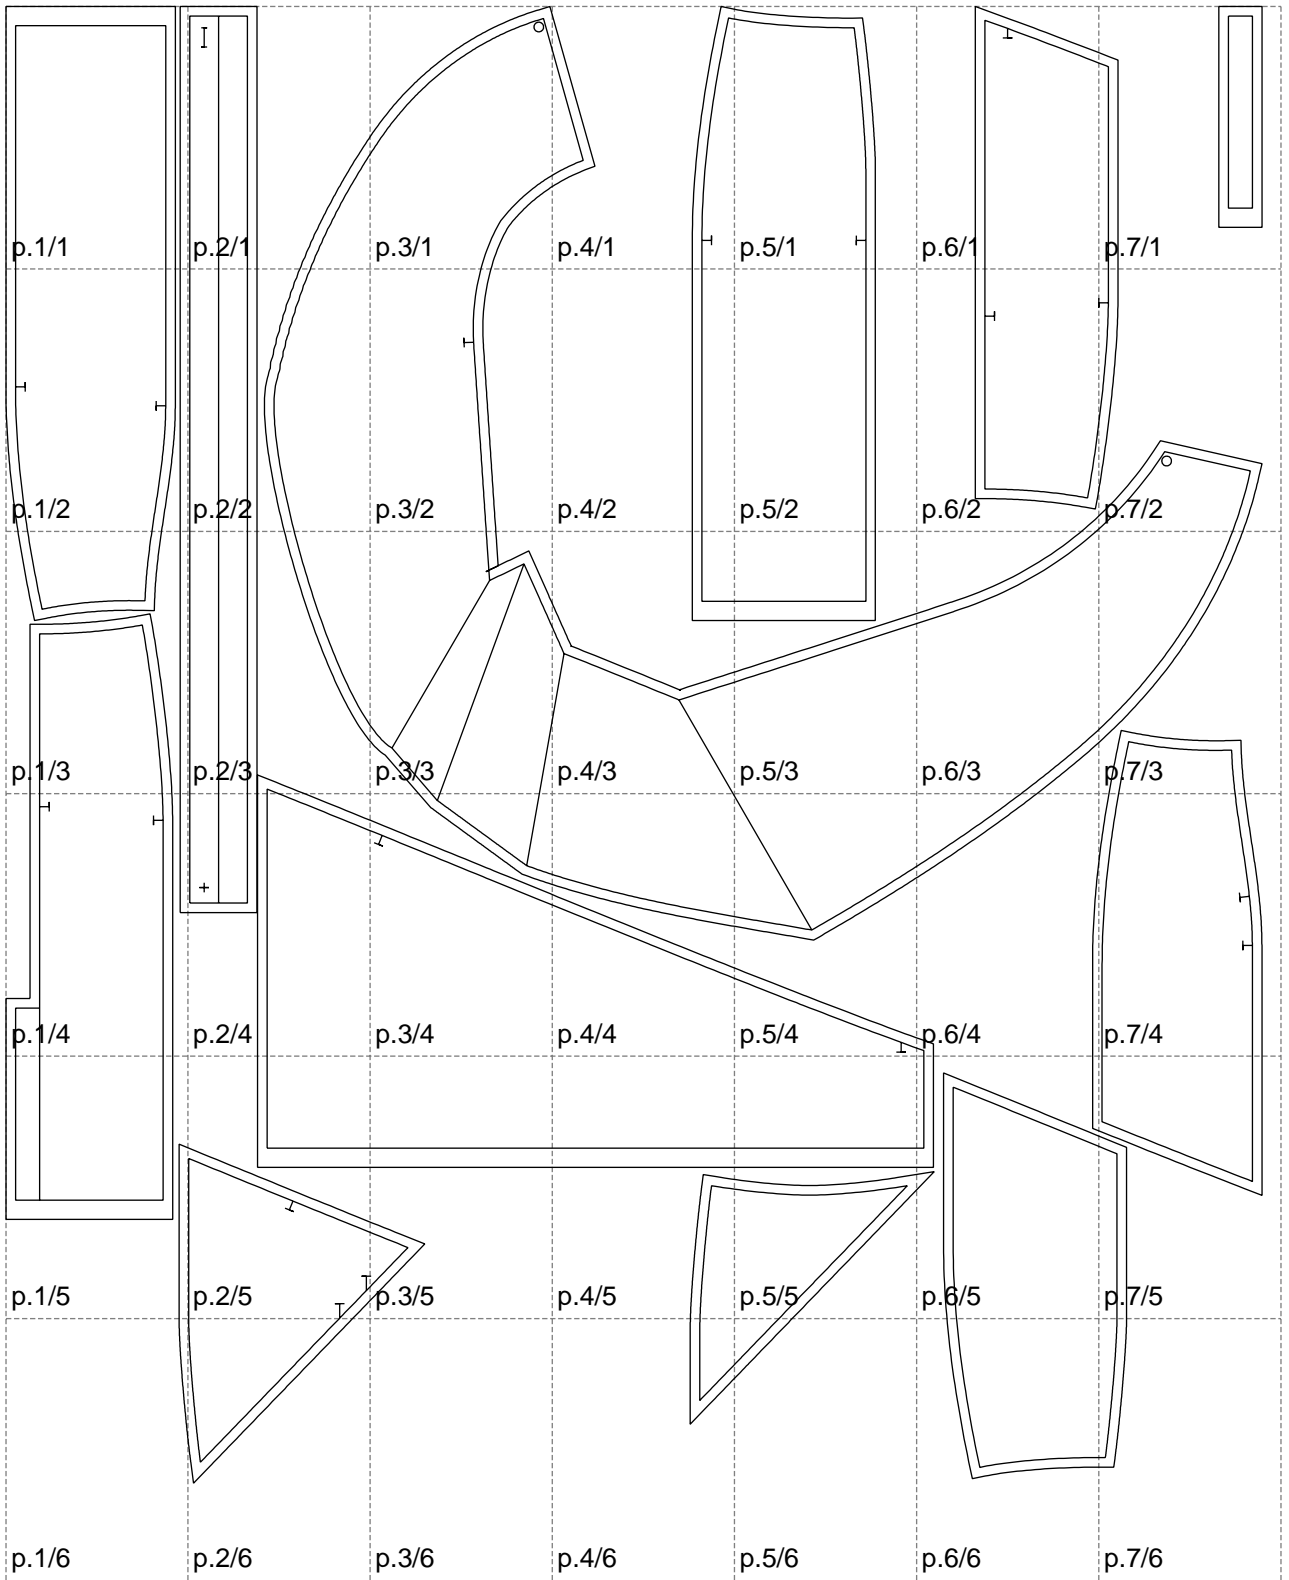

Not for print

Paper size: A4, size:1308.82 x1538.50 mm

# Example

size:1499.00 x1873.34 mm

Maneken =1 ver.0

rz\_1=170

rz\_16=104

rz\_17=88.9

rz\_18=84.4

rz\_19=112

rz\_20=109.3

---

. . . . .  
. . . . .  
. . . . .