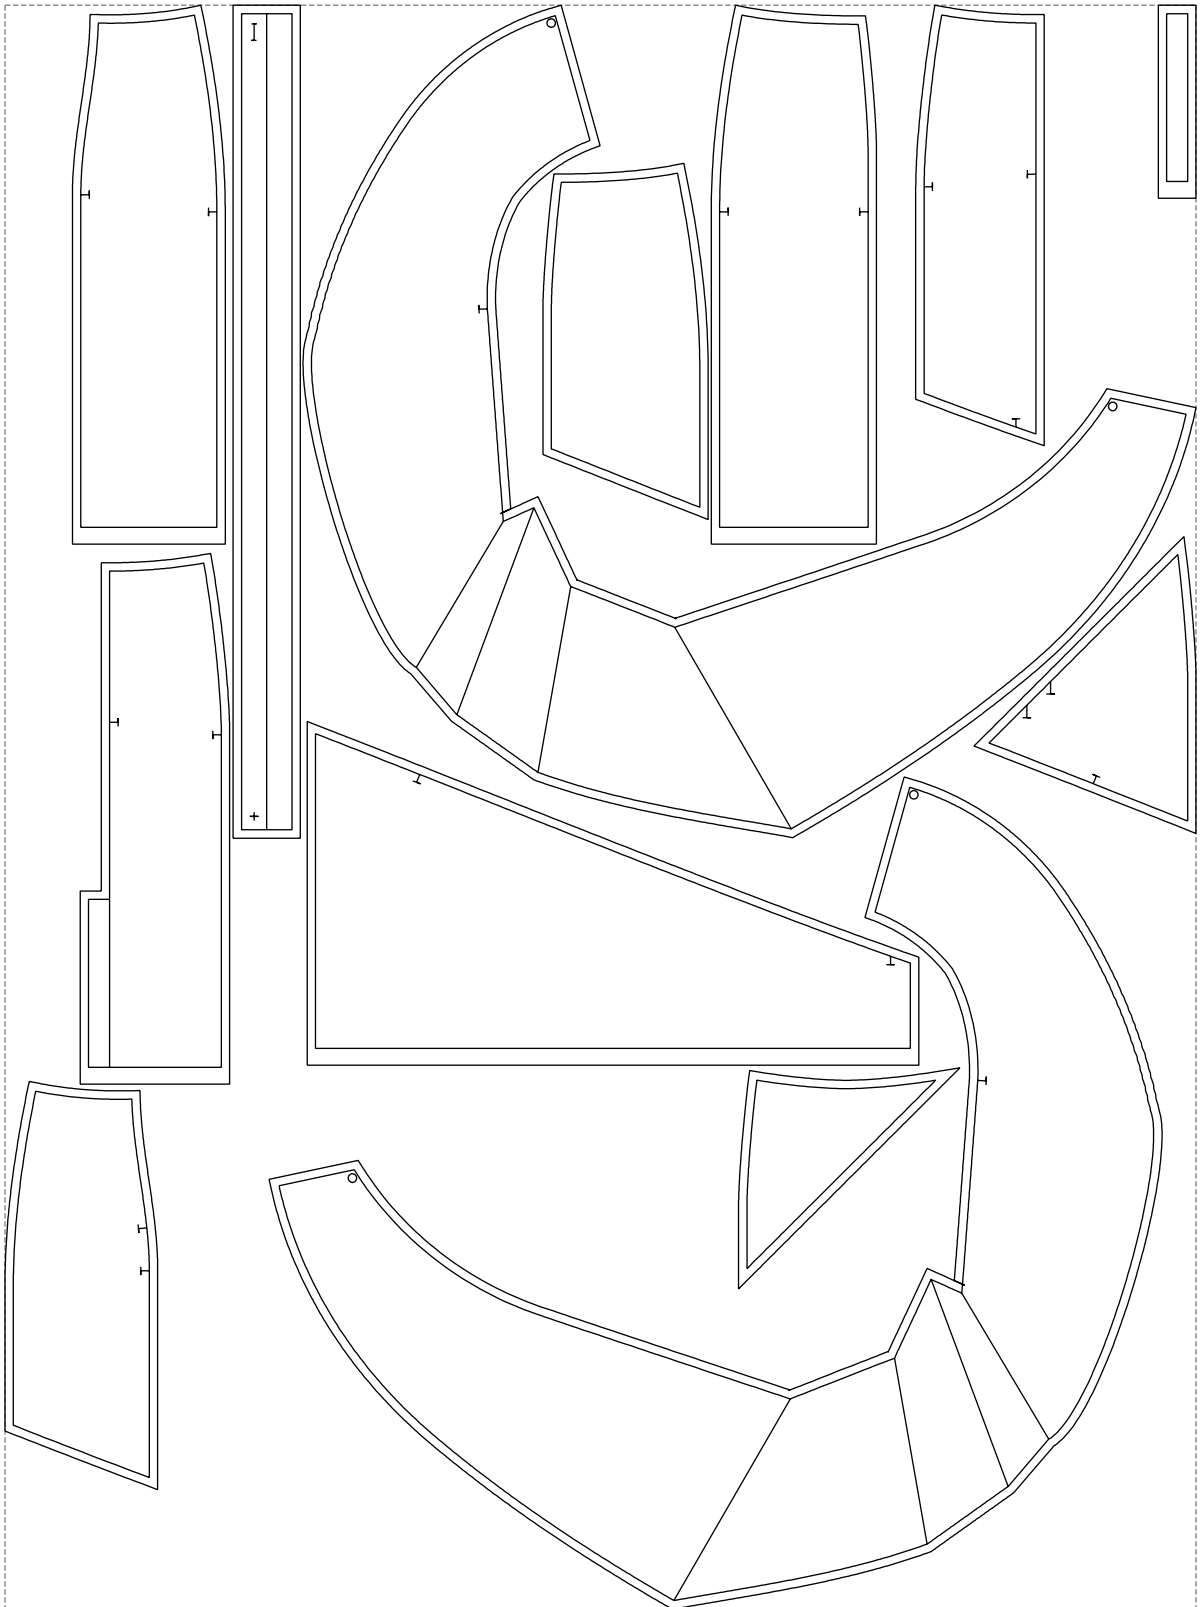

Not for print

Paper size: A4, size:1338.65 x1478.35 mm

# Example

size:1418.57 x1910.69 mm

Maneken =1 ver.0

rz\_1=170

rz\_16=108

rz\_17=92.5

rz\_18=89.2

rz\_19=116