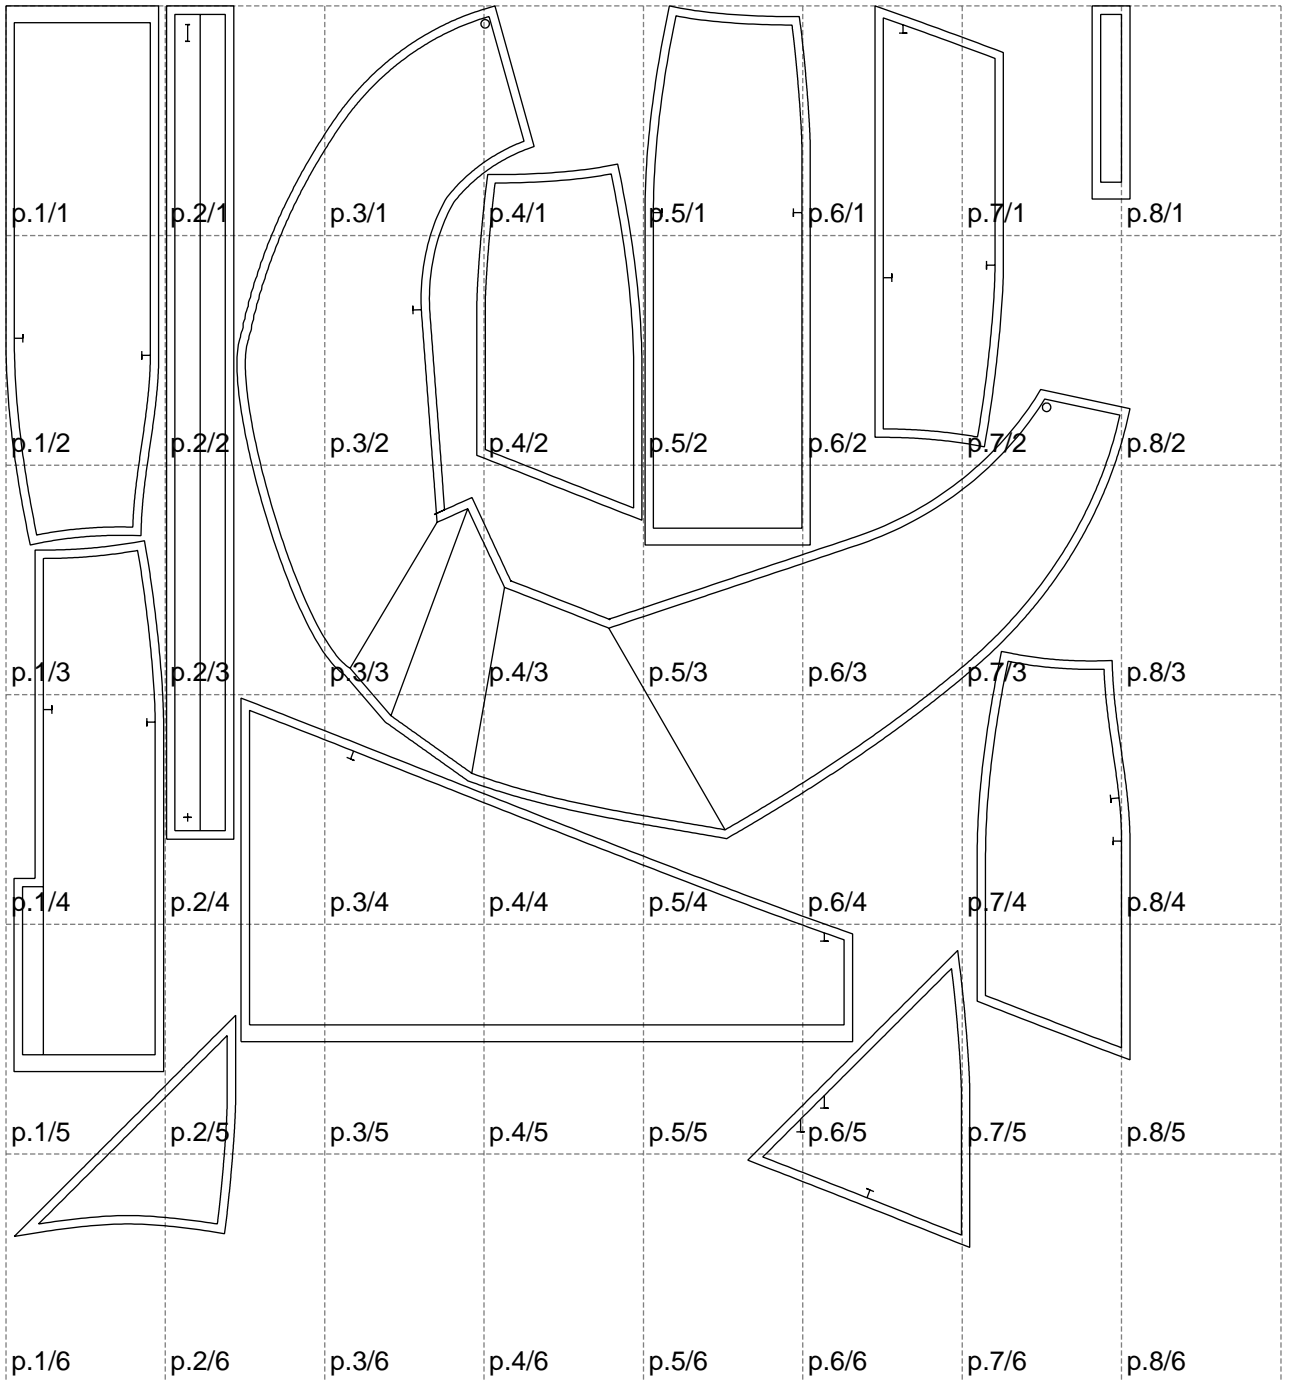

Not for print

Paper size: A4, size:1338.65 x1478.35 mm

# Example

size:1418.57 x1910.69 mm

Maneken =1 ver.0

rz\_1=170

rz\_16=108

rz\_17=92.5

rz\_18=89.2

rz\_19=116

rz\_20=113

---

. . . . .  
. . . . .  
. . . . .