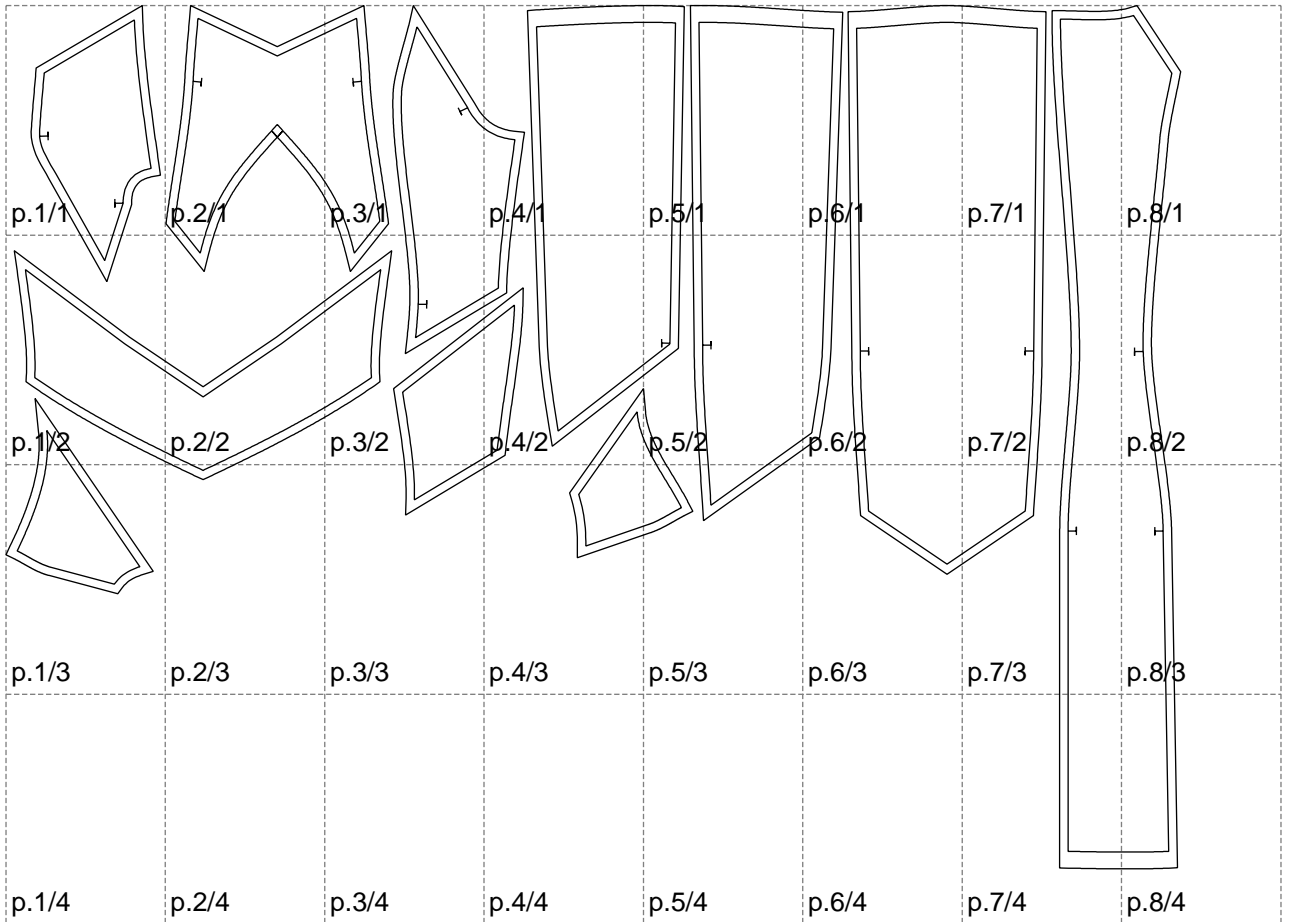

Not for print

Paper size: A4, size:1399.00 x1028.02 mm

# Example

size:1499.00 x1173.63 mm

Maneken =1 ver.0

rz\_1=170

rz\_16=88

rz\_17=75.6

rz\_18=67.6

rz\_19=96

rz\_20=94.6

---

. . . . .  
. . . . .  
. . . . .