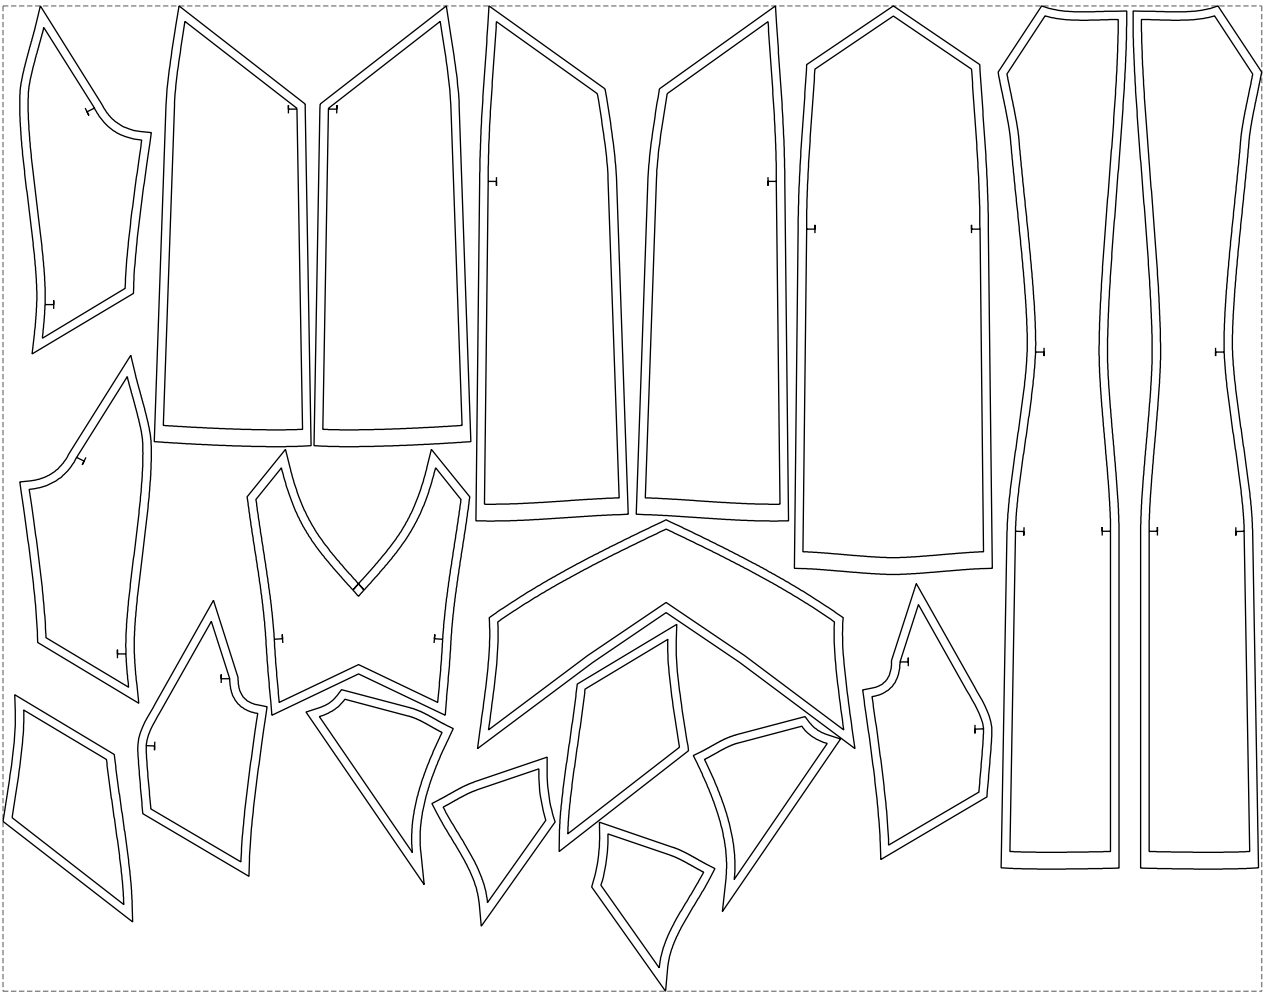

Not for print

Paper size: A4, size:1399.00 x1028.02 mm

# Example

size:1499.00 x1173.63 mm

Maneken =1 ver.0

rz\_1=170

rz\_16=88

rz\_17=75.6

rz\_18=67.6

rz\_19=96