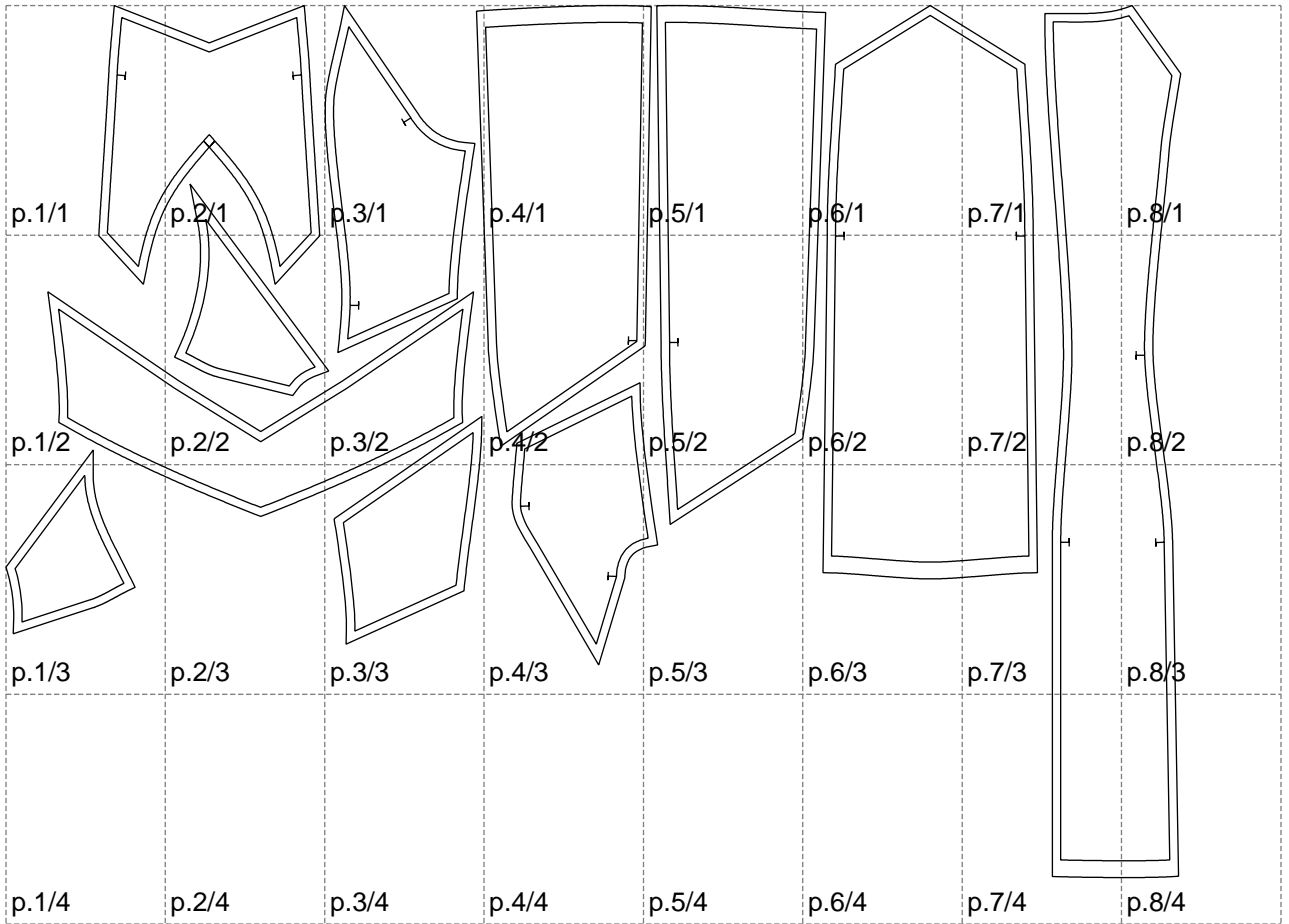

Not for print

Paper size: A4, size:1399.00 x1038.36 mm

# Example

size:1499.00 x1311.17 mm

Maneken =1 ver.0

rz\_1=170

rz\_16=100

rz\_17=85.4

rz\_18=80.2

rz\_19=108

rz\_20=105.4

---

. . . . .  
. . . . .  
. . . . .