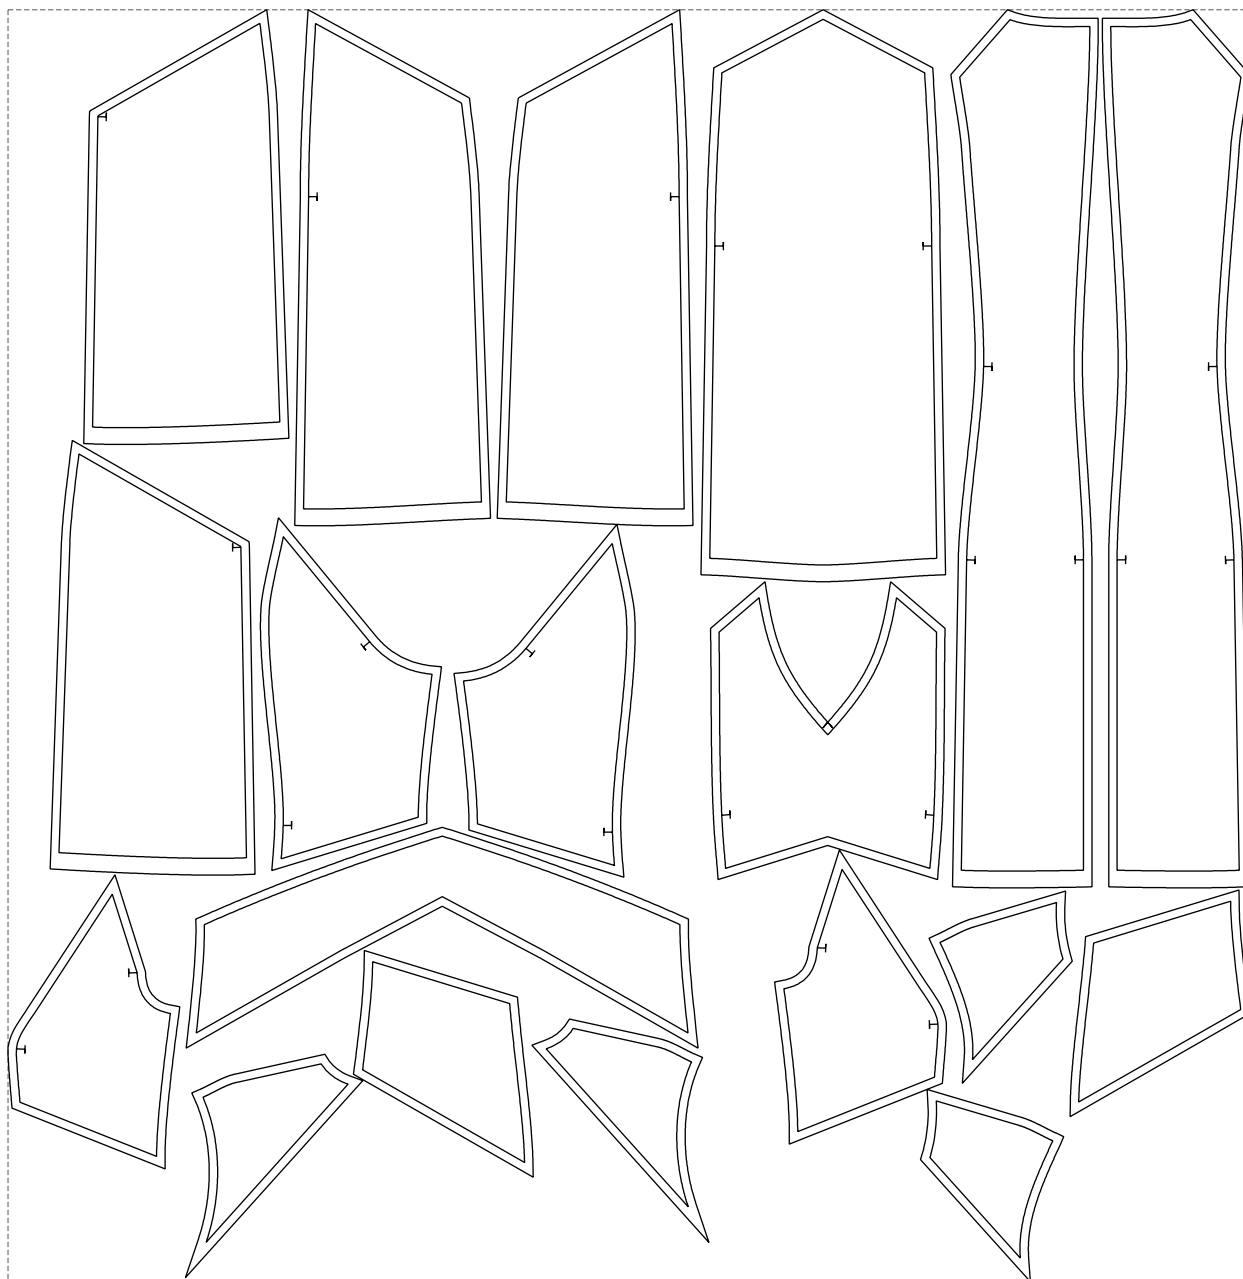

Not for print

Paper size: A4, size:1399.00 x1045.99 mm

# Example

size:1478.93 x1515.26 mm

Maneken =1 ver.0

rz\_1=170

rz\_16=120

rz\_17=104

rz\_18=103.6

rz\_19=128

rz\_20=125.1

---

. . . . .  
. . . . .  
. . . . .