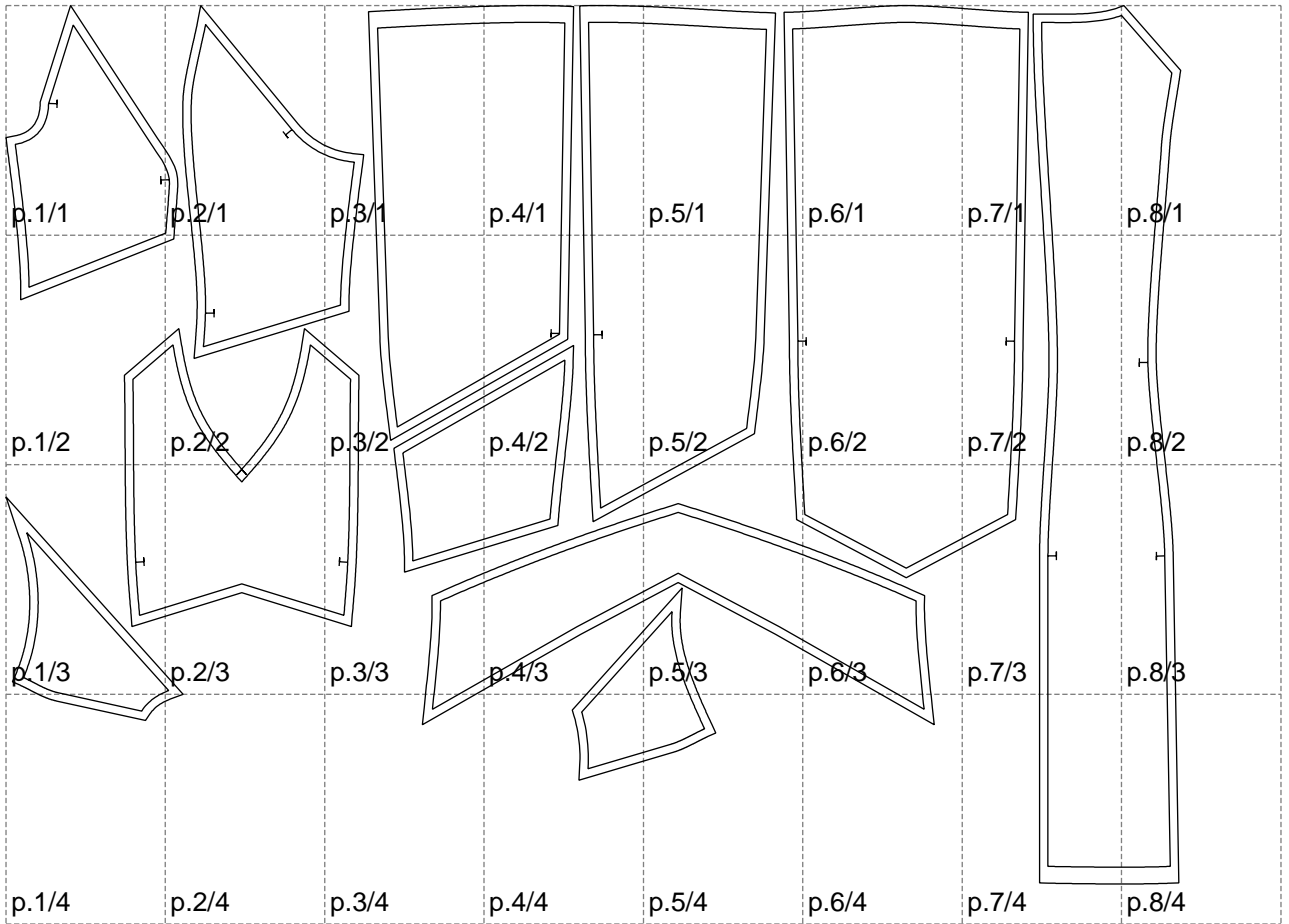

Not for print

Paper size: A4, size:1399.00 x1045.99 mm

# Example

size:1478.93 x1515.26 mm

Maneken =1 ver.0

rz\_1=170

rz\_16=120

rz\_17=104

rz\_18=103.6

rz\_19=128

rz\_20=125.1

---

. . . . .  
. . . . .  
. . . . .