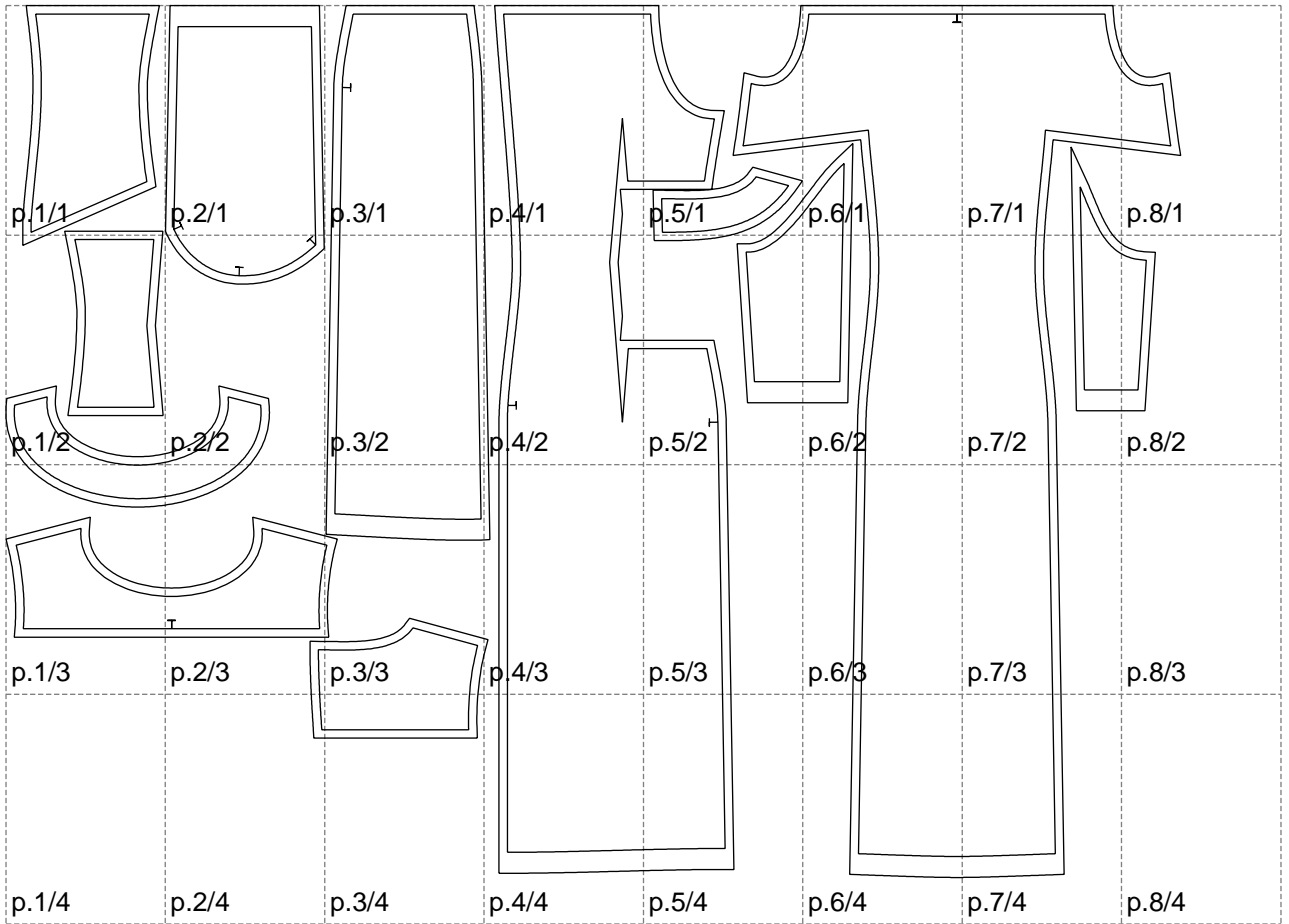

Not for print

Paper size: A4, size:1399.00 x1038.26 mm

# Example

size:1499.00 x1229.99 mm

Maneken =1 ver.0

rz\_1=170

rz\_16=92

rz\_17=78.8

rz\_18=71.8

rz\_19=100

rz\_20=98.1

---

. . . . .  
. . . . .  
. . . . .