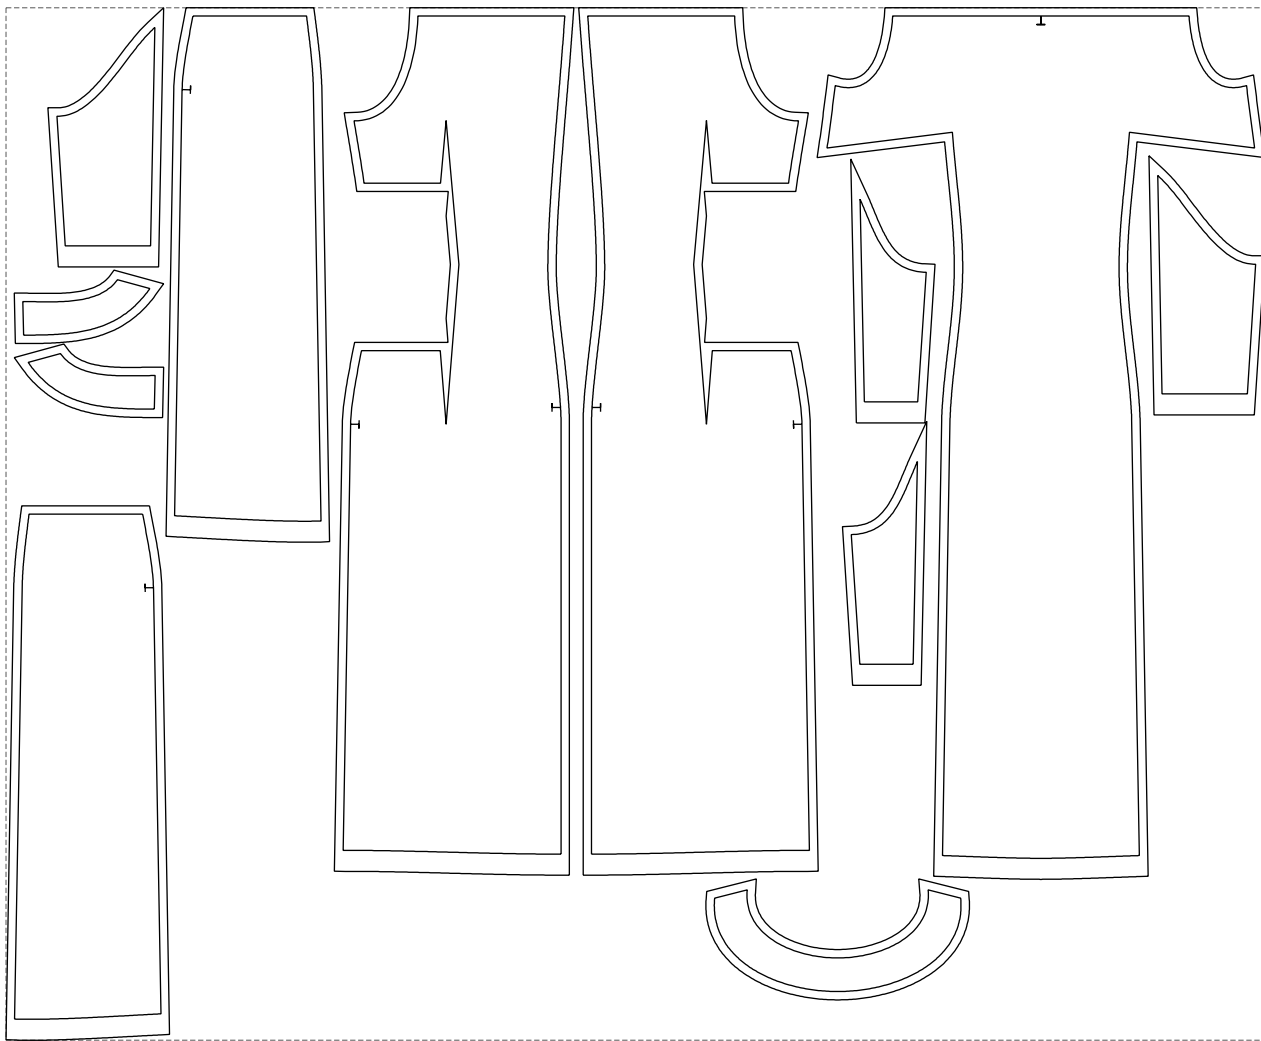

Not for print

Paper size: A4, size:1399.00 x1038.26 mm

# Example

size:1499.00 x1229.99 mm

Maneken =1 ver.0

rz\_1=170

rz\_16=92

rz\_17=78.8

rz\_18=71.8

rz\_19=100