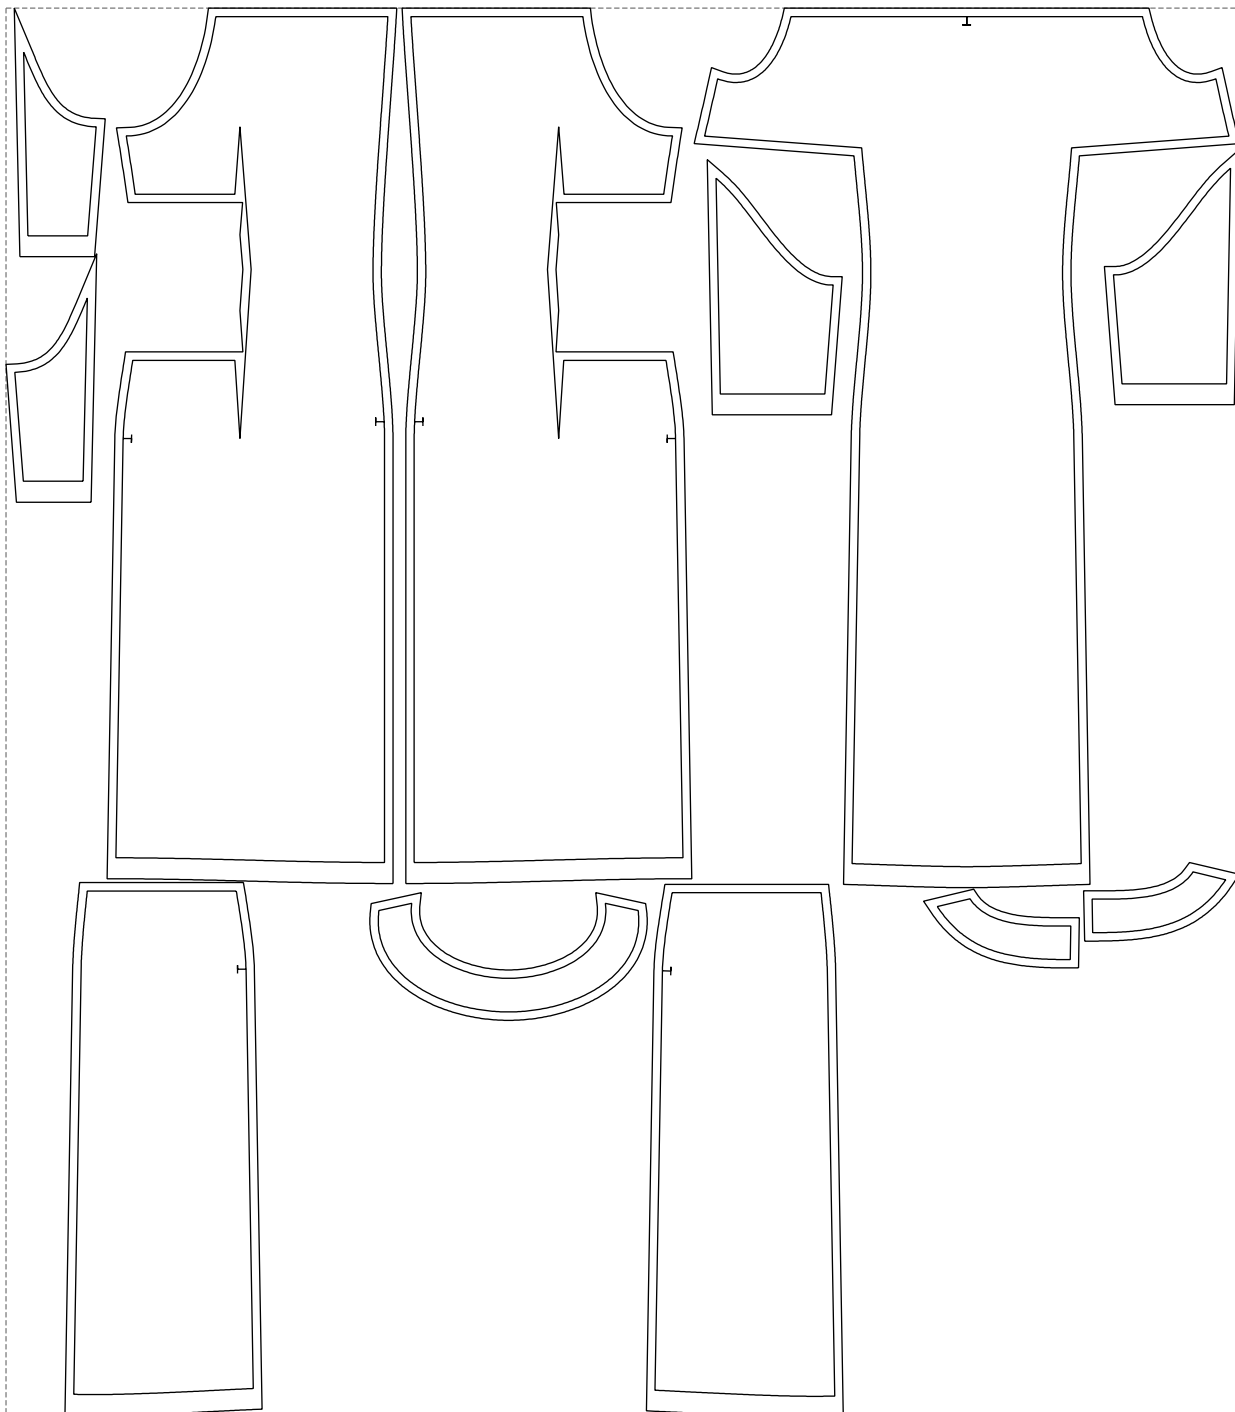

Not for print

Paper size: A4, size:1399.00 x1322.50 mm

# Example

size:1468.98 x1678.47 mm

Maneken =1 ver.0

rz\_1=170

rz\_16=116

rz\_17=100

rz\_18=98.8

rz\_19=124