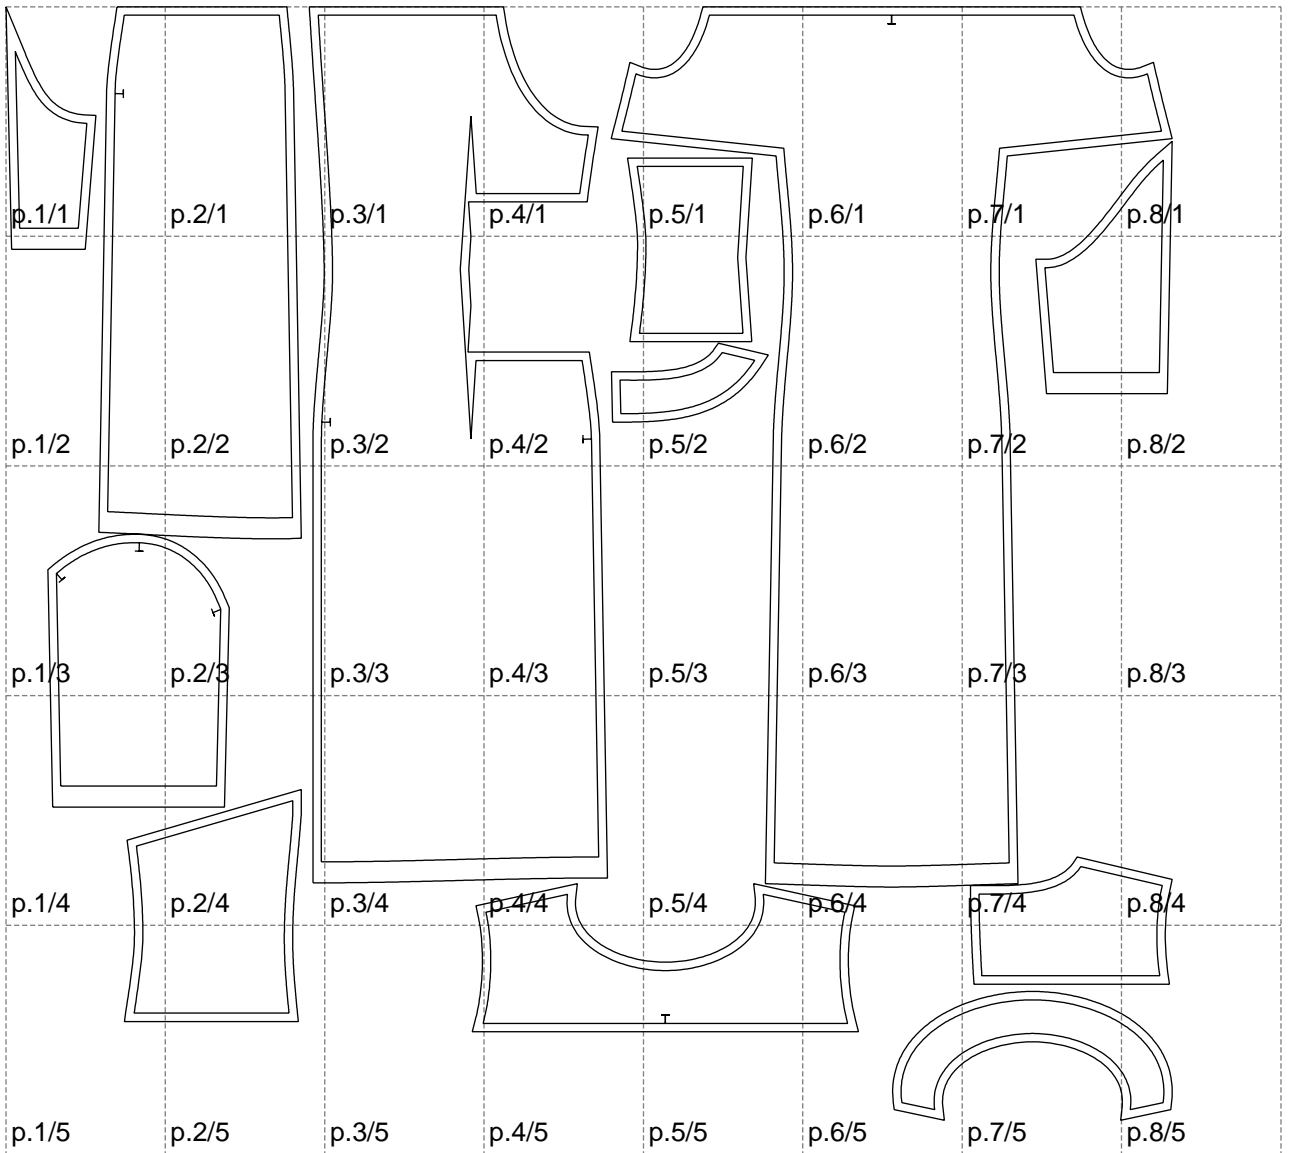

Not for print

Paper size: A4, size:1388.99 x1325.90 mm

# Example

size:1499.00 x1678.72 mm

Maneken =1 ver.0

rz\_1=170

rz\_16=120

rz\_17=104

rz\_18=103.6

rz\_19=128

rz\_20=125.1

---

. . . . .  
. . . . .  
. . . . .