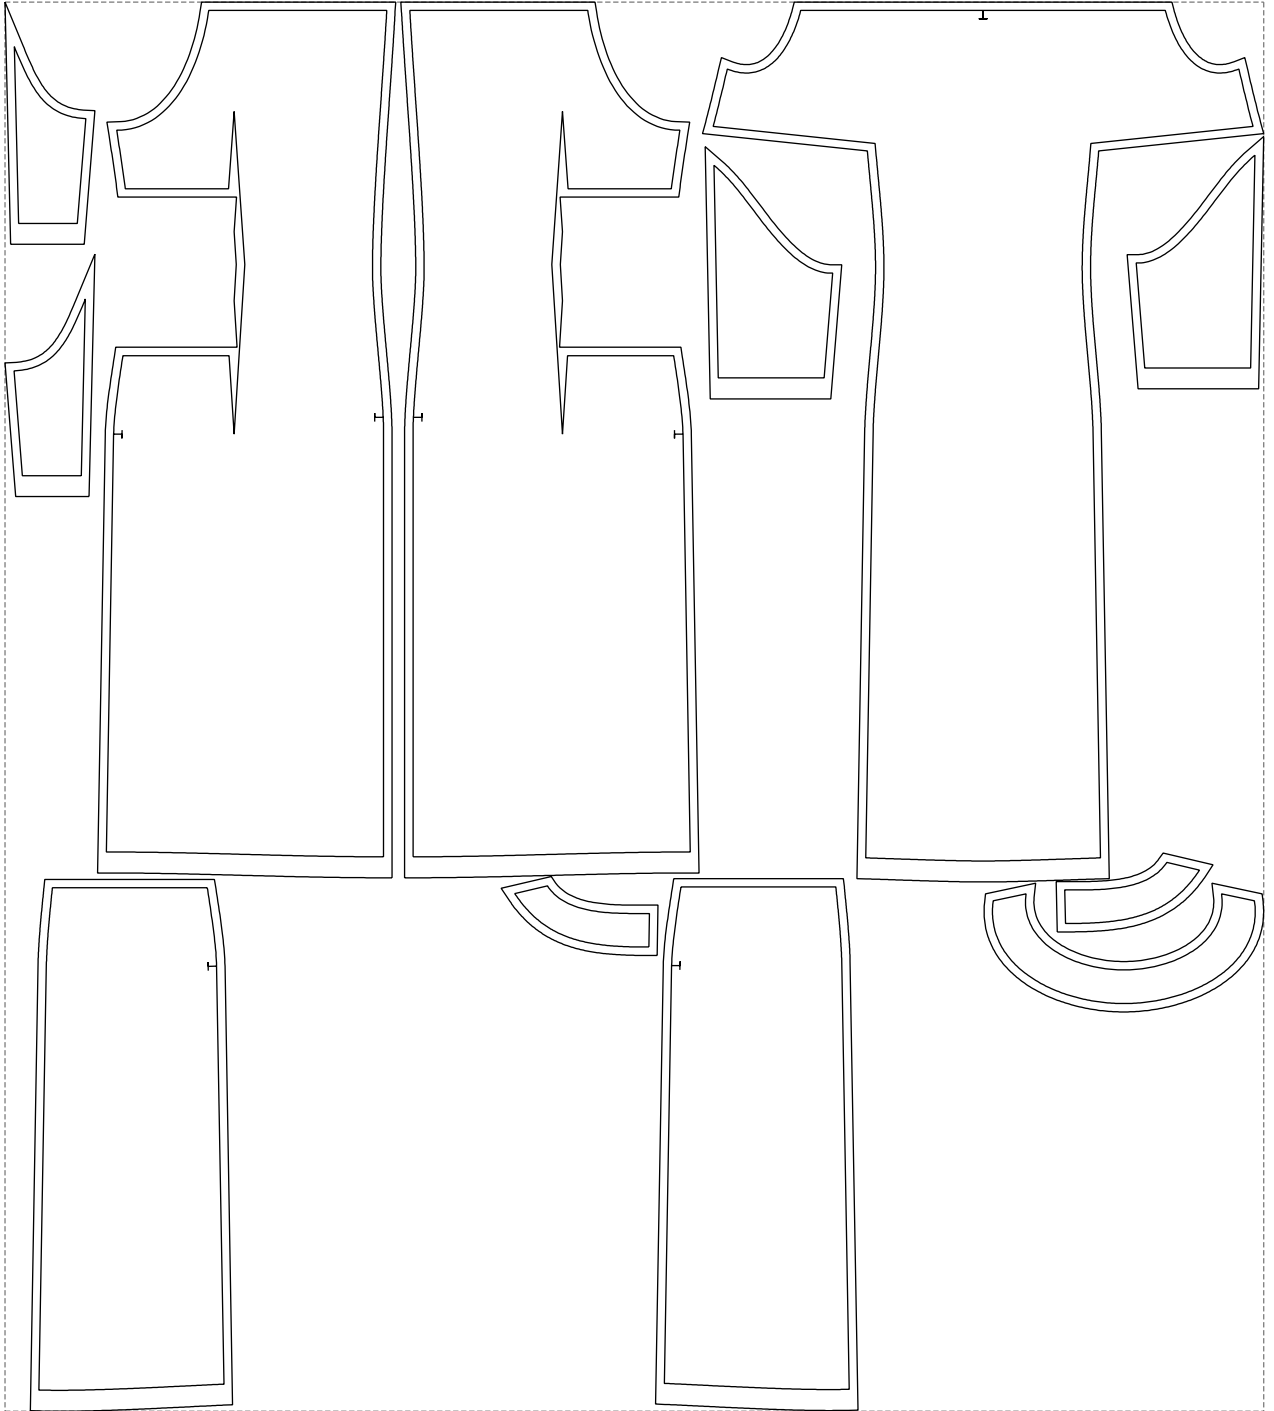

Not for print

Paper size: A4, size:1388.99 x1325.90 mm

# Example

size:1499.00 x1678.72 mm

Maneken =1 ver.0

rz\_1=170

rz\_16=120

rz\_17=104

rz\_18=103.6

rz\_19=128

rz\_20=125.1

---

. . . . .  
. . . . .  
. . . . .