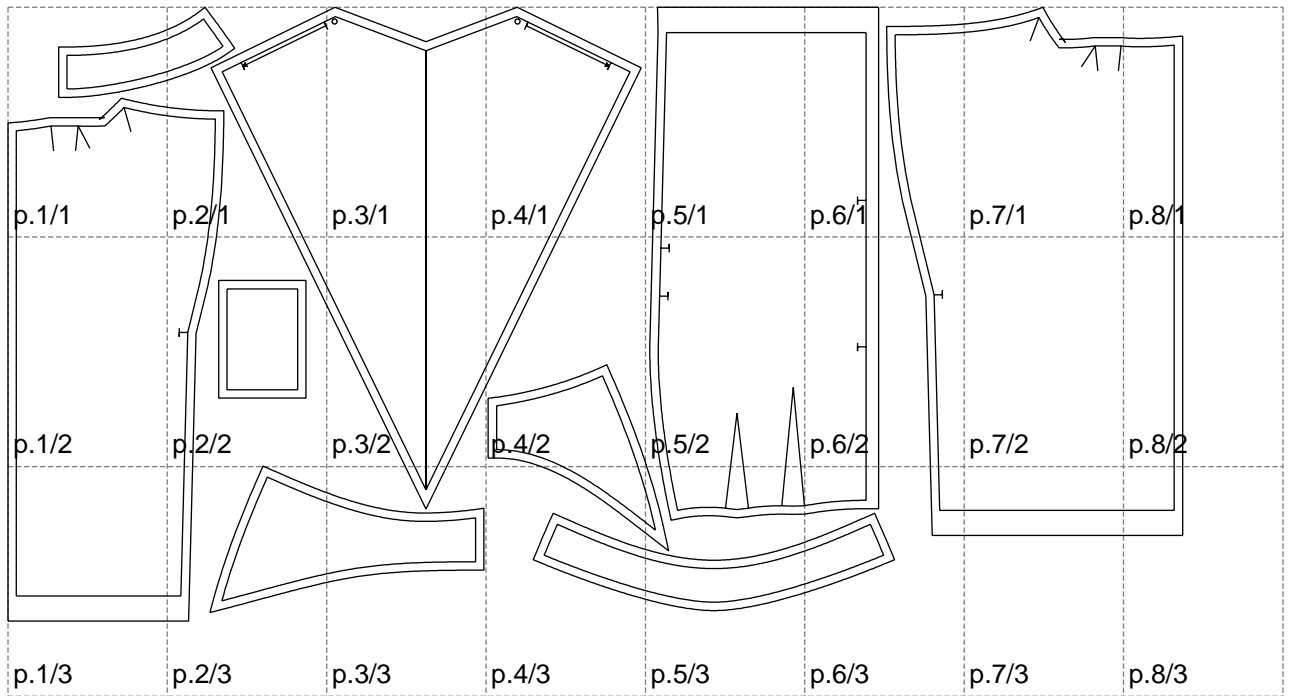

Not for print

Paper size: A4, size:1399.00 x730.88 mm

# Example

size:1499.00 x1083.41 mm

Maneken =1 ver.0

rz\_1=170

rz\_16=88

rz\_17=75.6

rz\_18=67.6

rz\_19=96

rz\_20=94.6

---

. . . . .  
. . . . .  
. . . . .