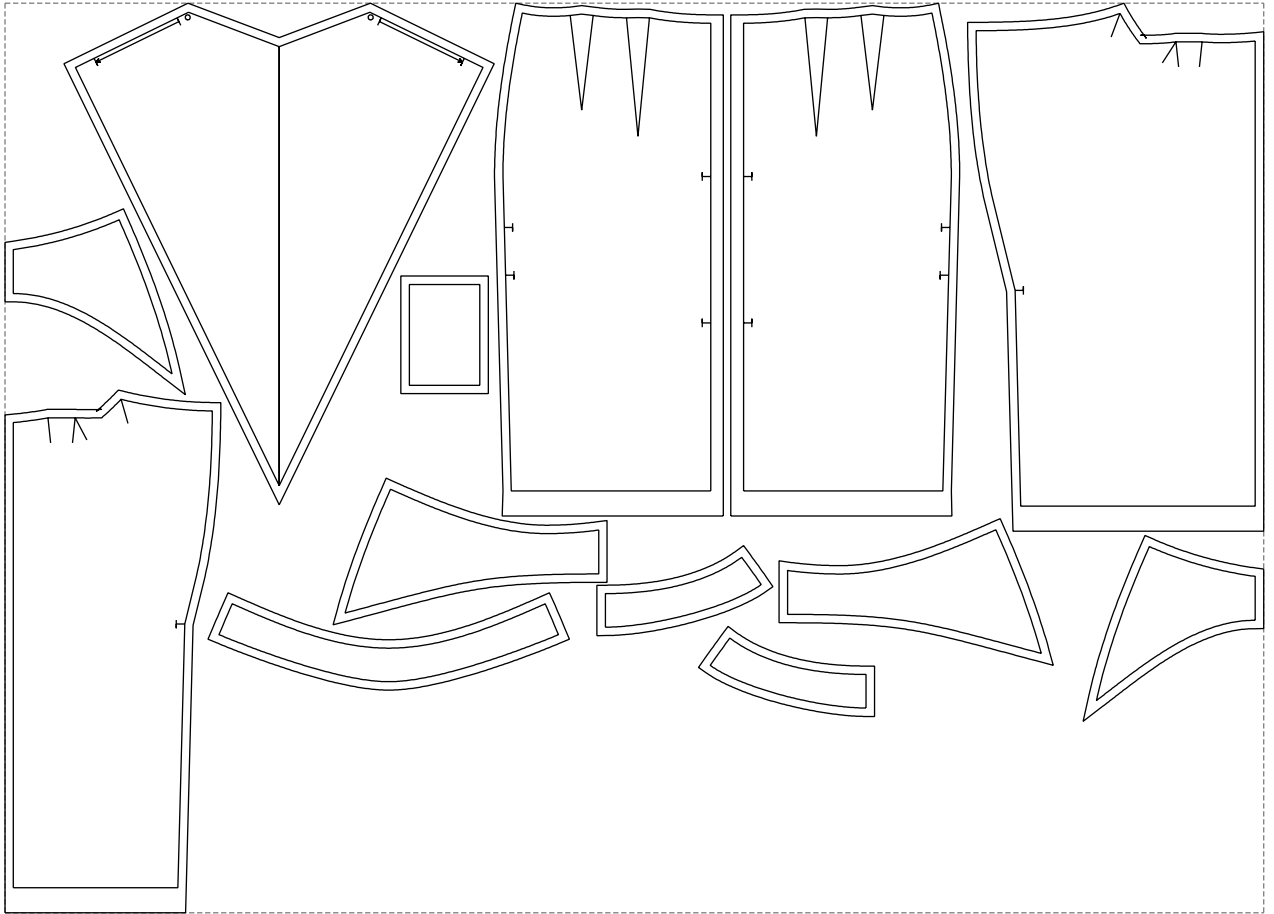

Not for print

Paper size: A4, size:1399.00 x730.88 mm

# Example

size:1499.00 x1083.41 mm

Maneken =1 ver.0

rz\_1=170

rz\_16=88

rz\_17=75.6

rz\_18=67.6

rz\_19=96