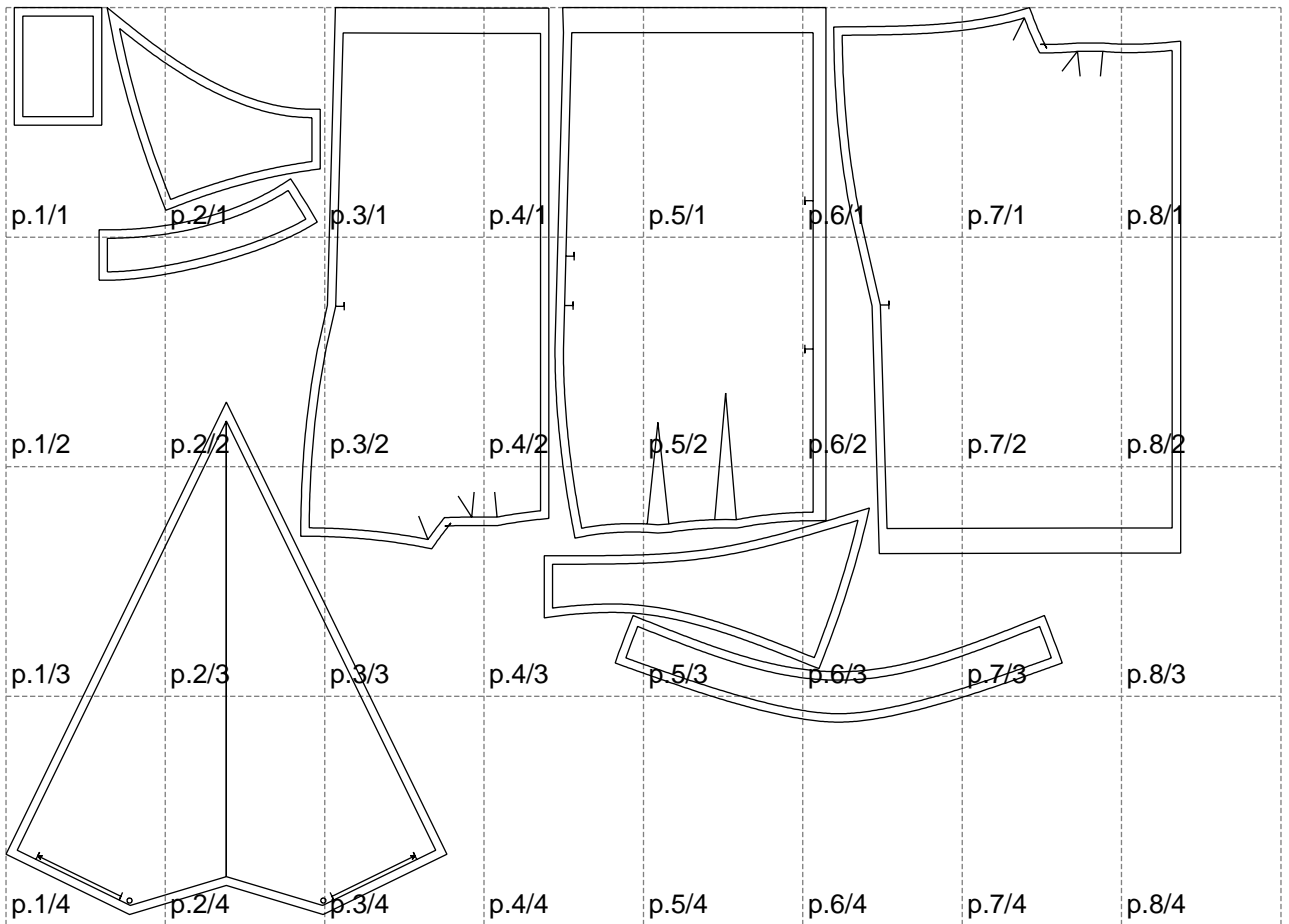

Not for print

Paper size: A4, size:1399.00 x1080.00 mm

# Example

size:1499.00 x1248.60 mm

Maneken =1 ver.0

rz\_1=170

rz\_16=108

rz\_17=92.5

rz\_18=89.2

rz\_19=116

rz\_20=113

---

. . . . .  
. . . . .  
. . . . .