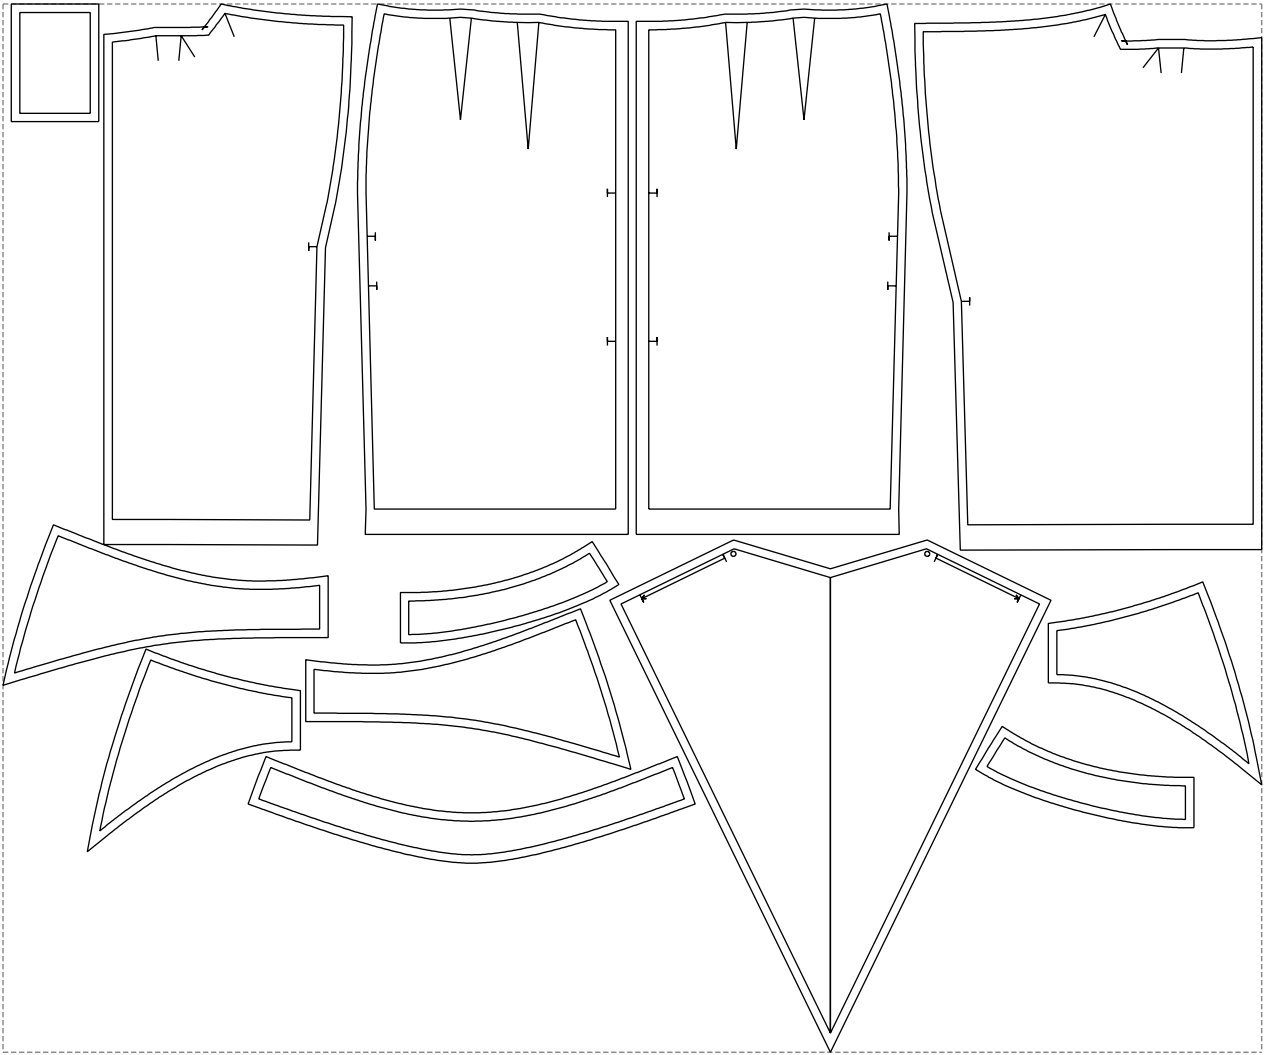

Not for print

Paper size: A4, size:1399.00 x1080.00 mm

# Example

size:1499.00 x1248.60 mm

Maneken =1 ver.0

rz\_1=170

rz\_16=108

rz\_17=92.5

rz\_18=89.2

rz\_19=116