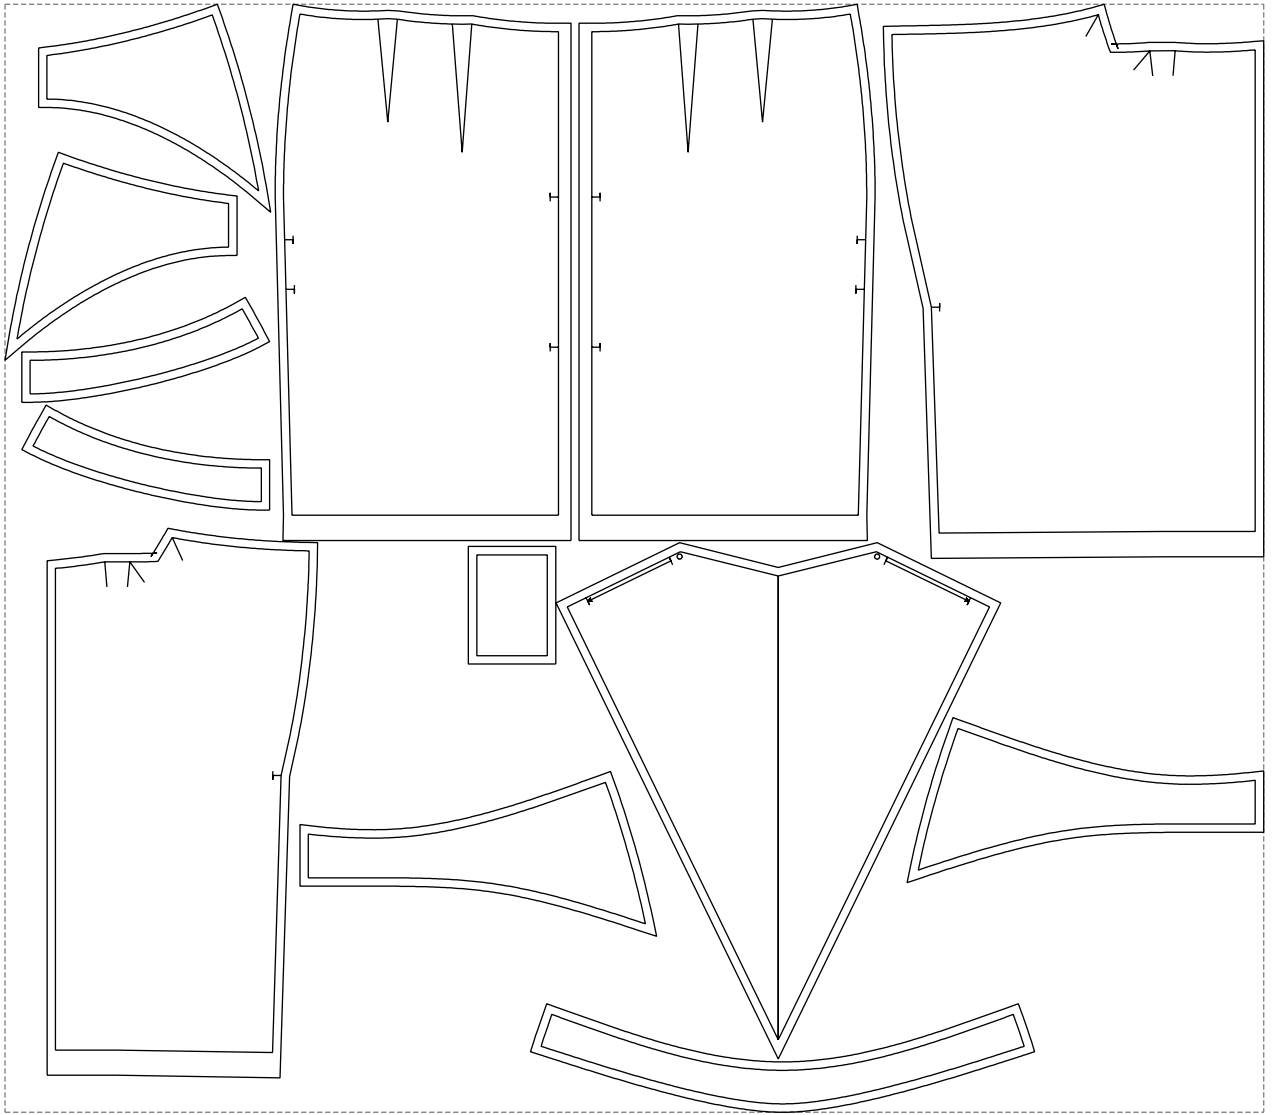

Not for print

Paper size: A4, size:1399.00 x1242.85 mm

# Example

size:1499.00 x1319.79 mm

Maneken =1 ver.0

rz\_1=170

rz\_16=120

rz\_17=104

rz\_18=103.6

rz\_19=128

rz\_20=125.1

---

. . . . .  
. . . . .  
. . . . .