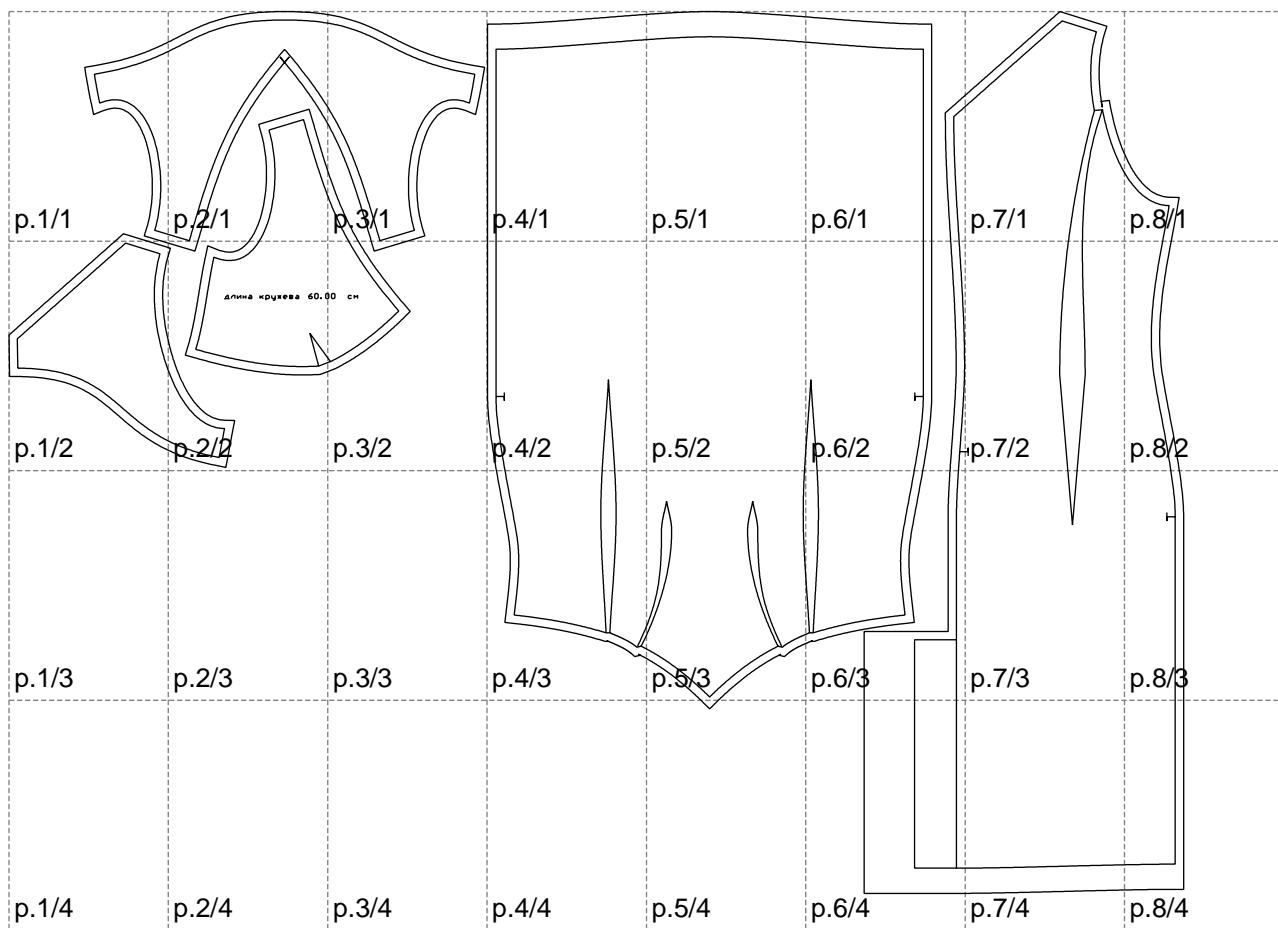

Not for print

Paper size: A4, size:1399.00 x1050.05 mm

# Example

size:1499.00 x1326.73 mm

Maneken =1 ver.0

rz\_1=170

rz\_16=92

rz\_17=78.8

rz\_18=71.8

rz\_19=100

rz\_20=98.1

---

. . . . .  
. . . . .  
. . . . .