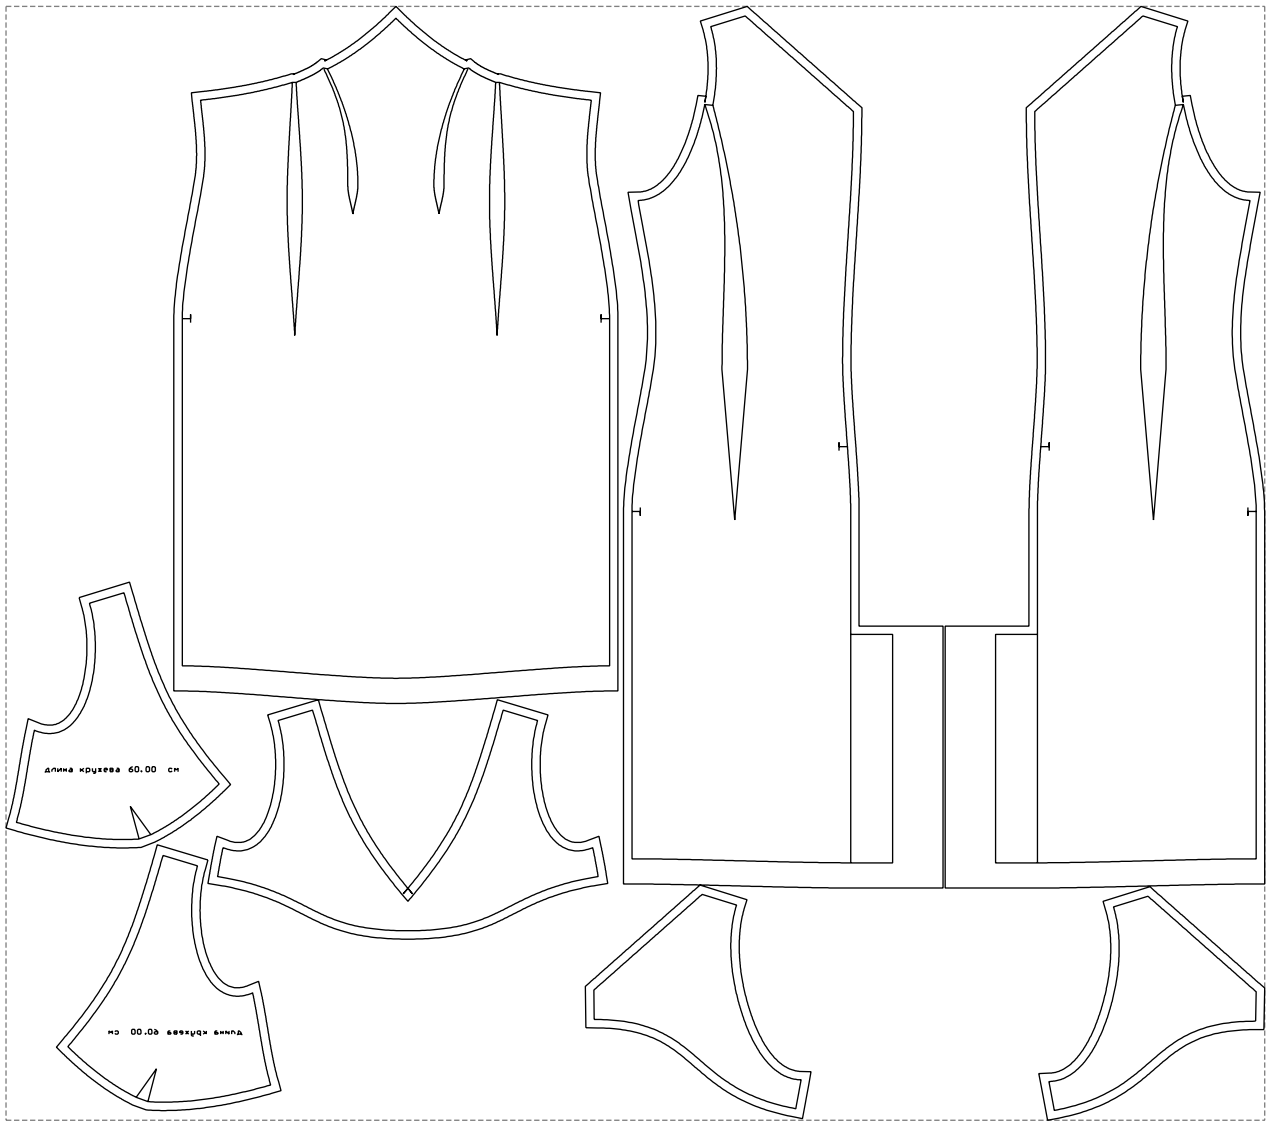

Not for print

Paper size: A4, size:1399.00 x1050.05 mm

# Example

size:1499.00 x1326.73 mm

Maneken =1 ver.0

rz\_1=170

rz\_16=92

rz\_17=78.8

rz\_18=71.8

rz\_19=100