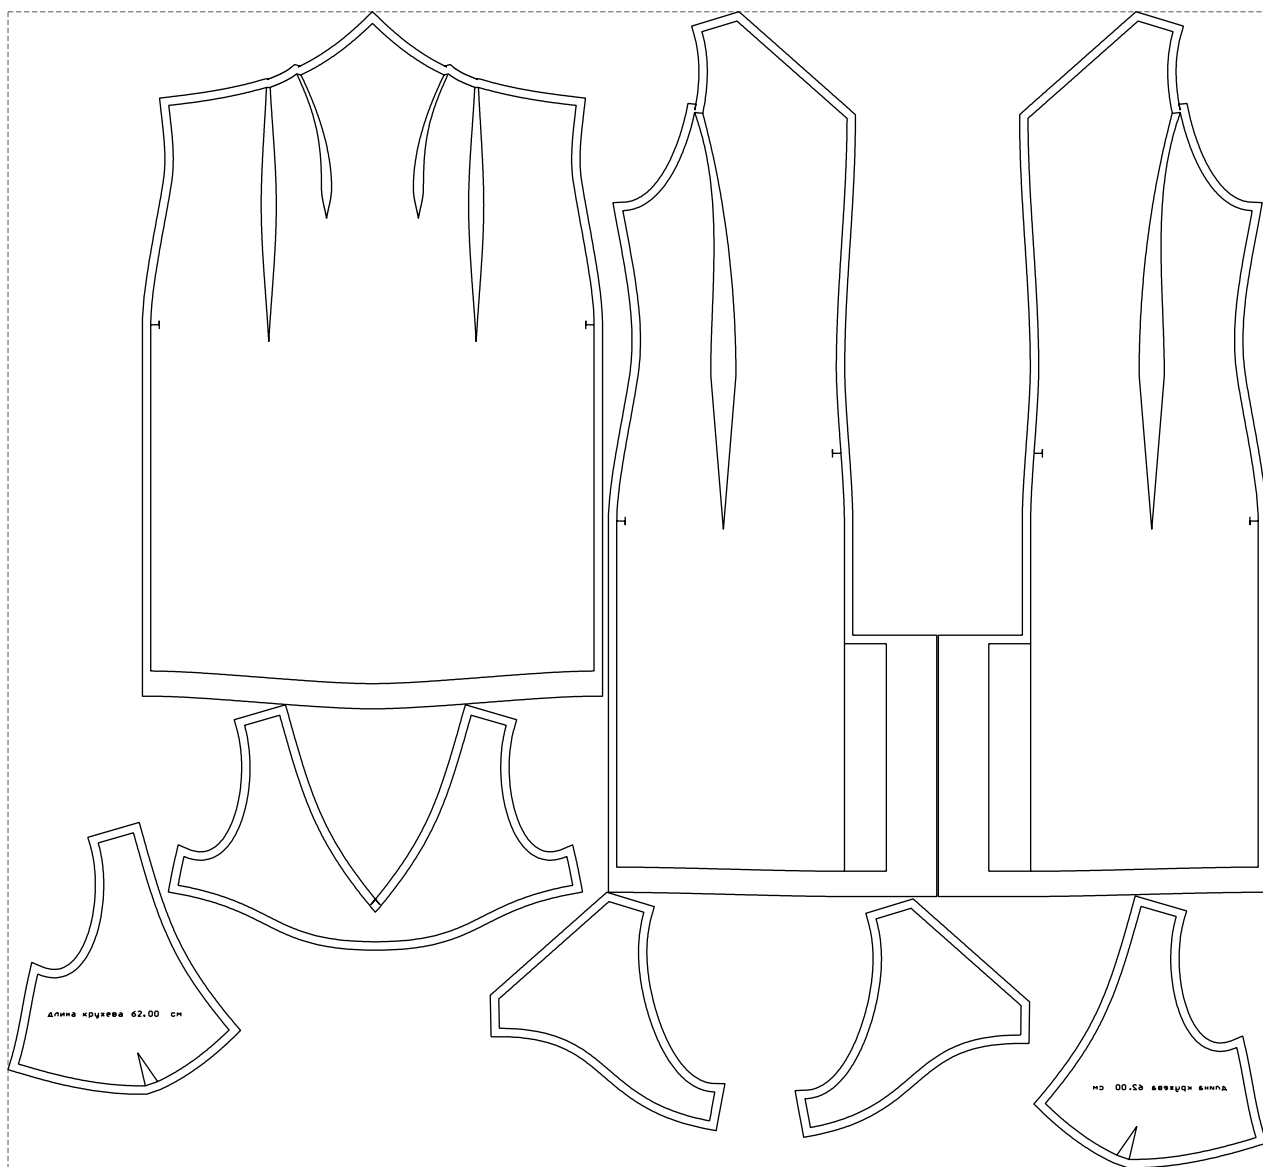

Not for print

Paper size: A4, size:1399.00 x1054.07 mm

# Example

size:1499.00 x1377.24 mm

Maneken =1 ver.0

rz\_1=170

rz\_16=96

rz\_17=82

rz\_18=76

rz\_19=104

rz\_20=101.8

---

. . . . .  
. . . . .  
. . . . .