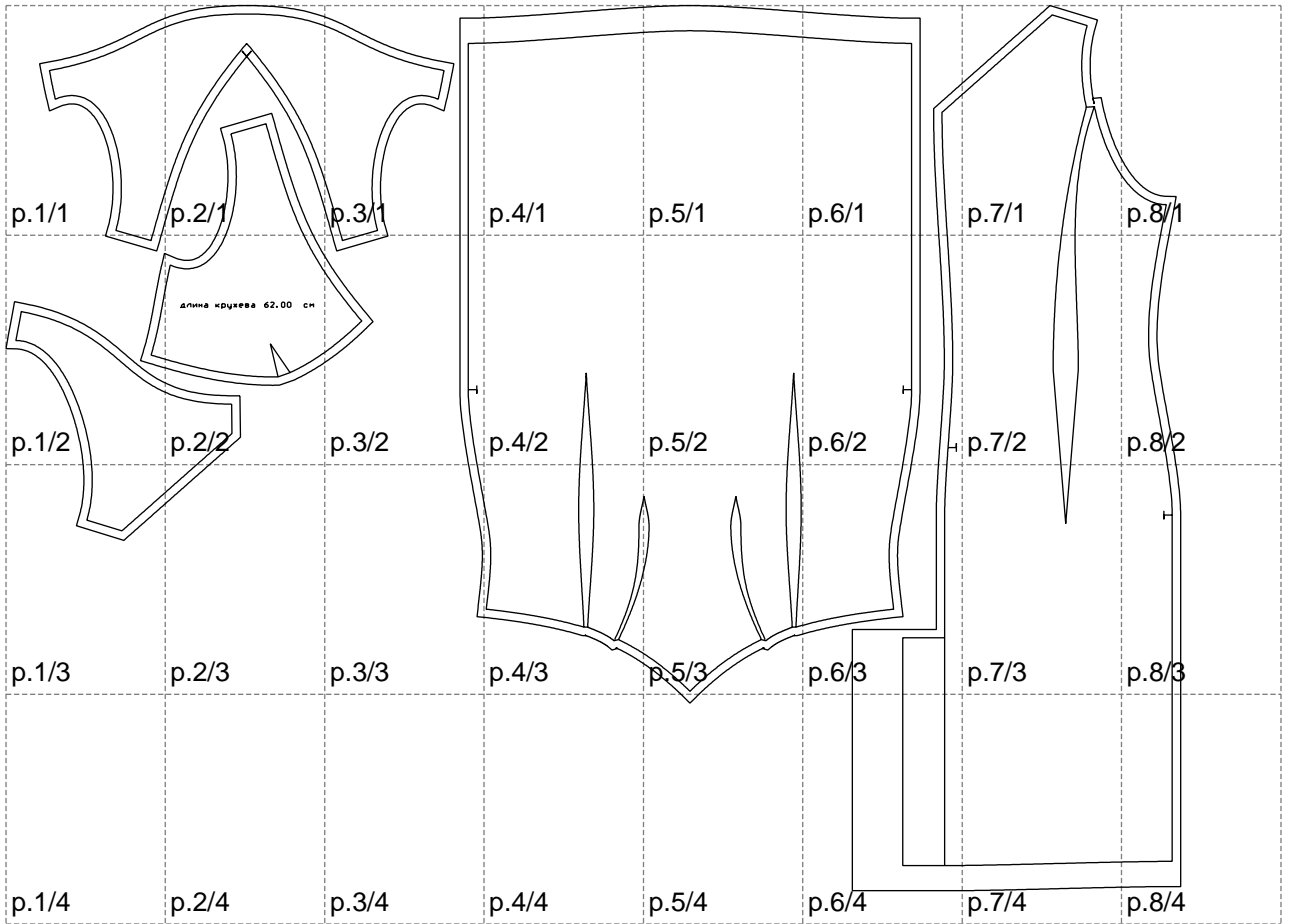

Not for print

Paper size: A4, size:1399.00 x1054.07 mm

# Example

size:1499.00 x1377.24 mm

Maneken =1 ver.0

rz\_1=170

rz\_16=96

rz\_17=82

rz\_18=76

rz\_19=104

rz\_20=101.8

---

. . . . .  
. . . . .  
. . . . .