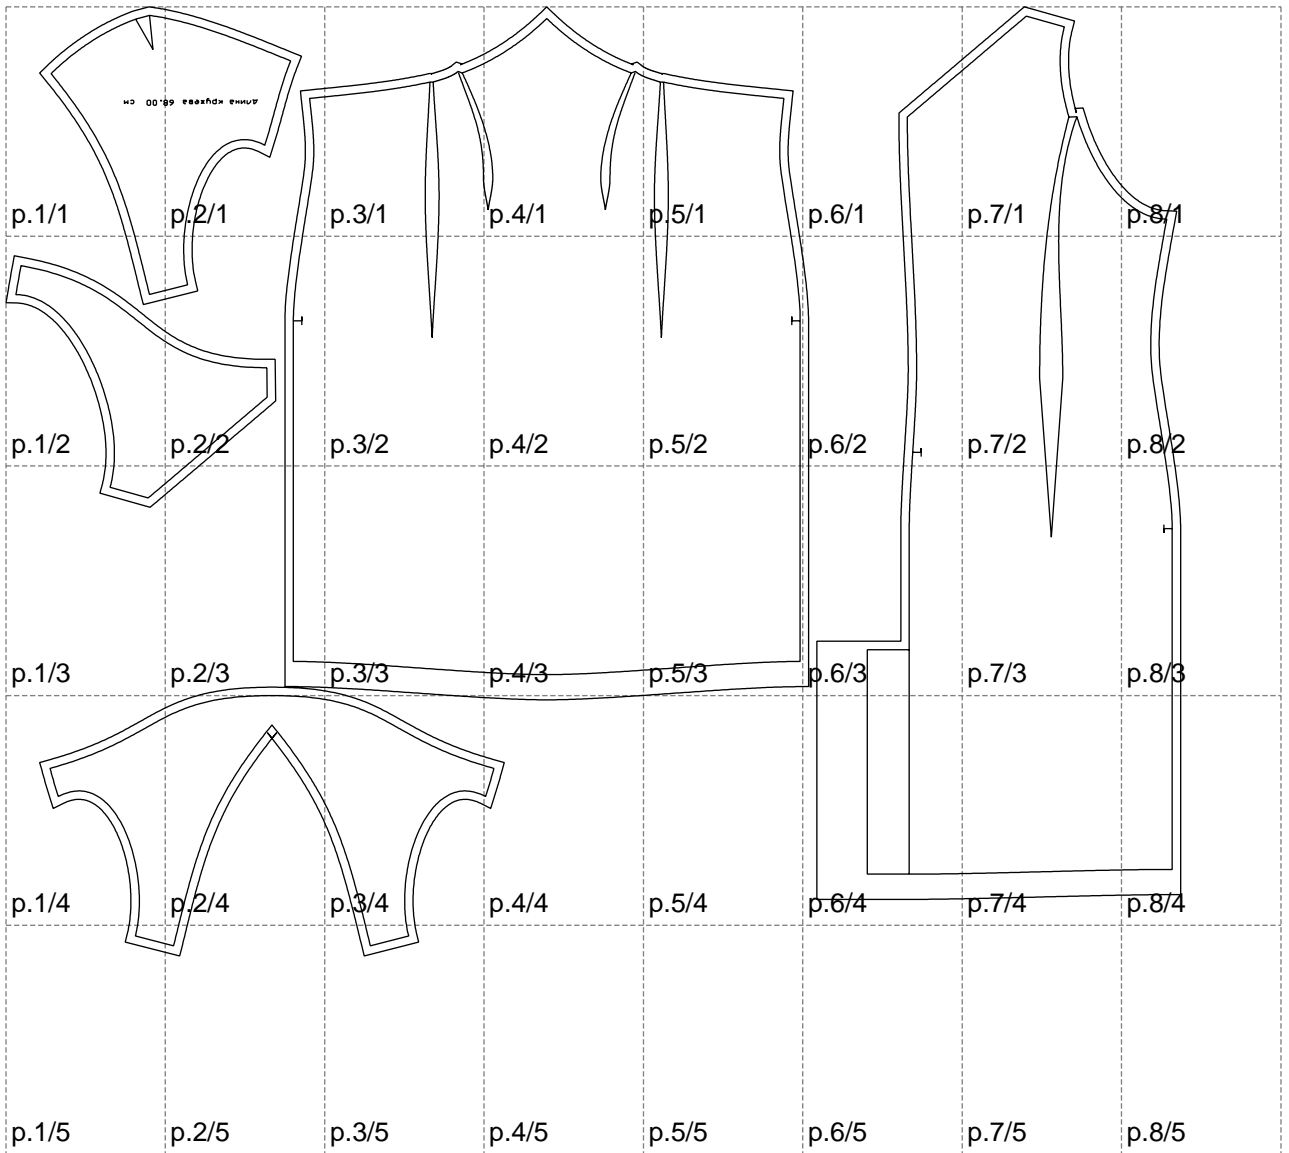

Not for print

Paper size: A4, size:1399.00 x1130.27 mm

# Example

size:1499.00 x1603.43 mm

Maneken =1 ver.0

rz\_1=170

rz\_16=112

rz\_17=96.2

rz\_18=94

rz\_19=120

rz\_20=117

---

. . . . .  
. . . . .  
. . . . .