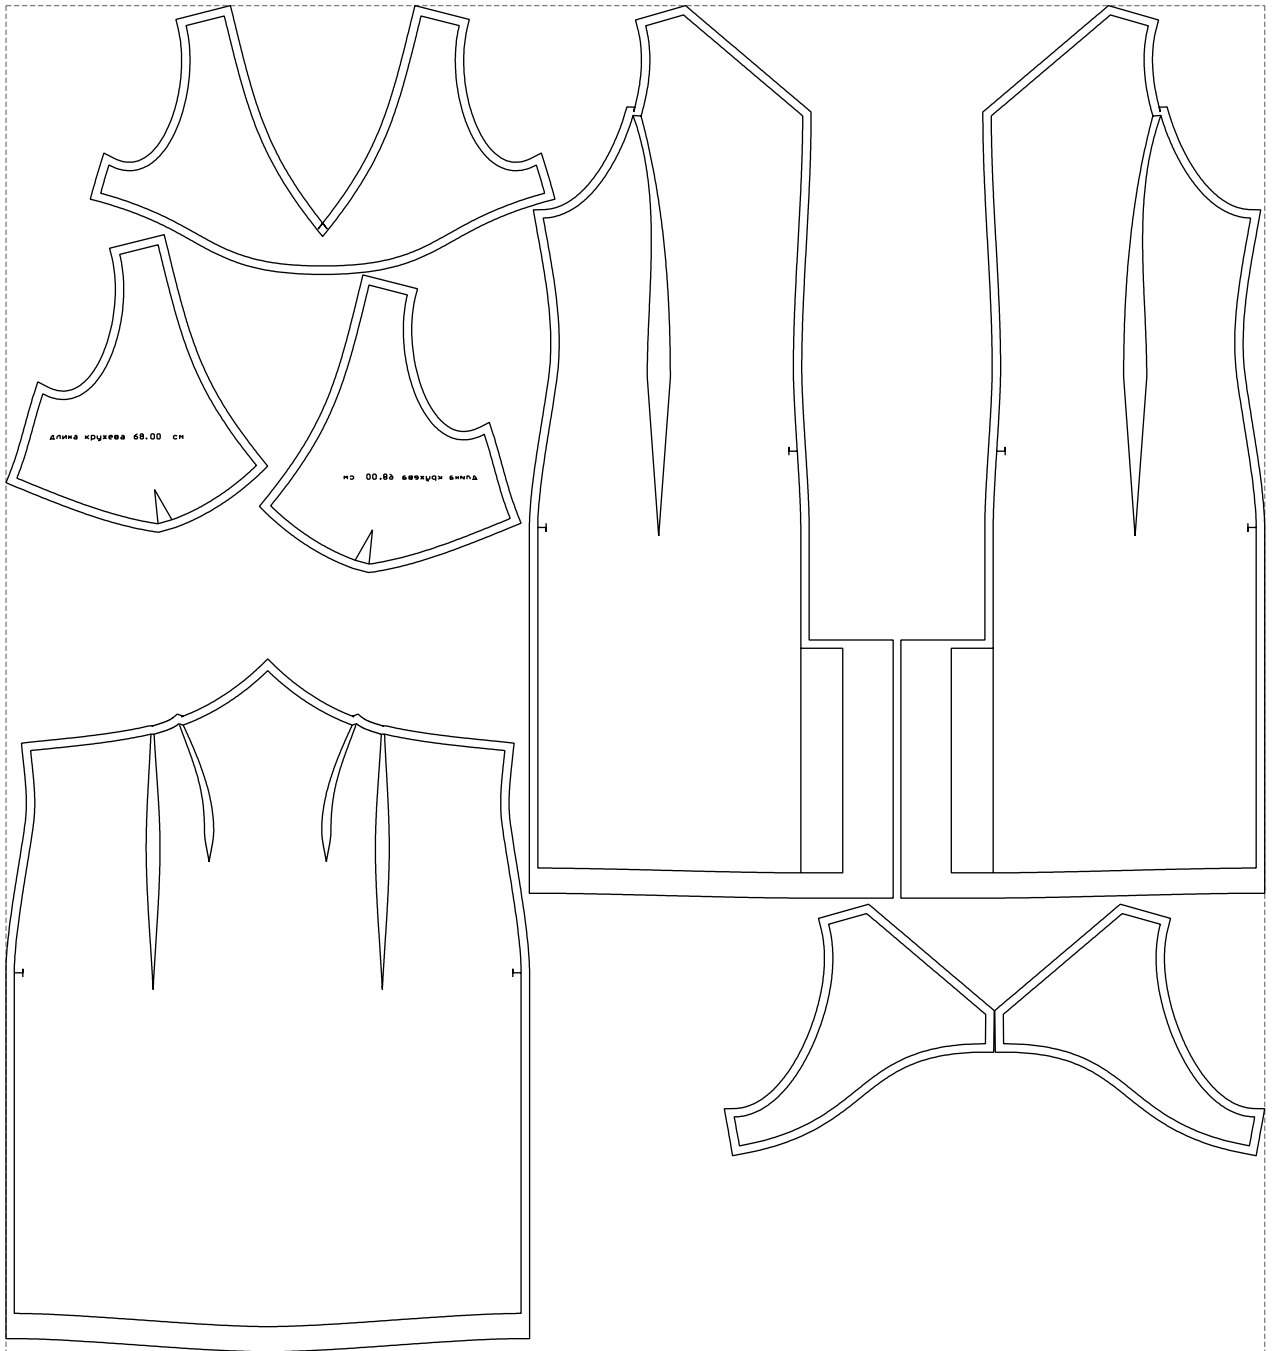

Not for print

Paper size: A4, size:1399.00 x1130.27 mm

# Example

size:1499.00 x1603.43 mm

Maneken =1 ver.0

rz\_1=170

rz\_16=112

rz\_17=96.2

rz\_18=94

rz\_19=120

rz\_20=117

---

. . . . .  
. . . . .  
. . . . .