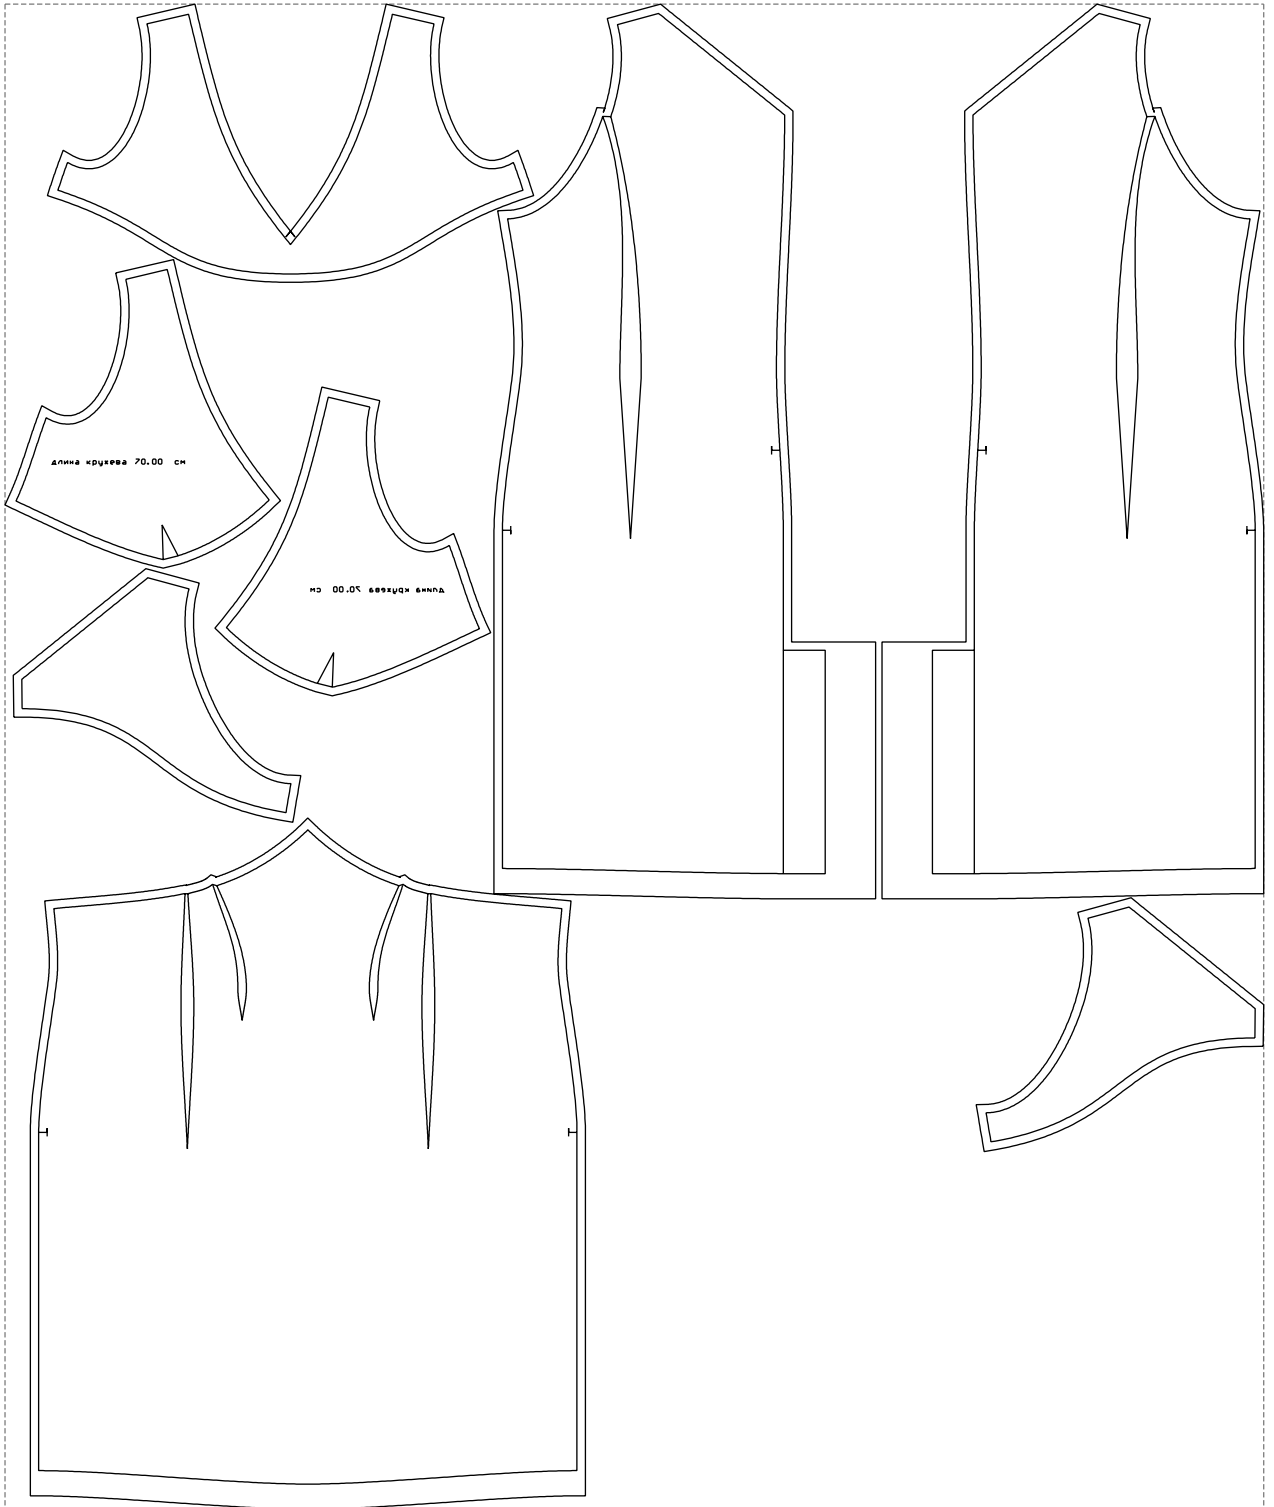

Not for print

Paper size: A4, size:1399.00 x1065.63 mm

# Example

size:1499.00 x1792.85 mm

Maneken =1 ver.0

rz\_1=170

rz\_16=120

rz\_17=104

rz\_18=103.6

rz\_19=128

rz\_20=125.1

---

. . . . .  
. . . . .  
. . . . .