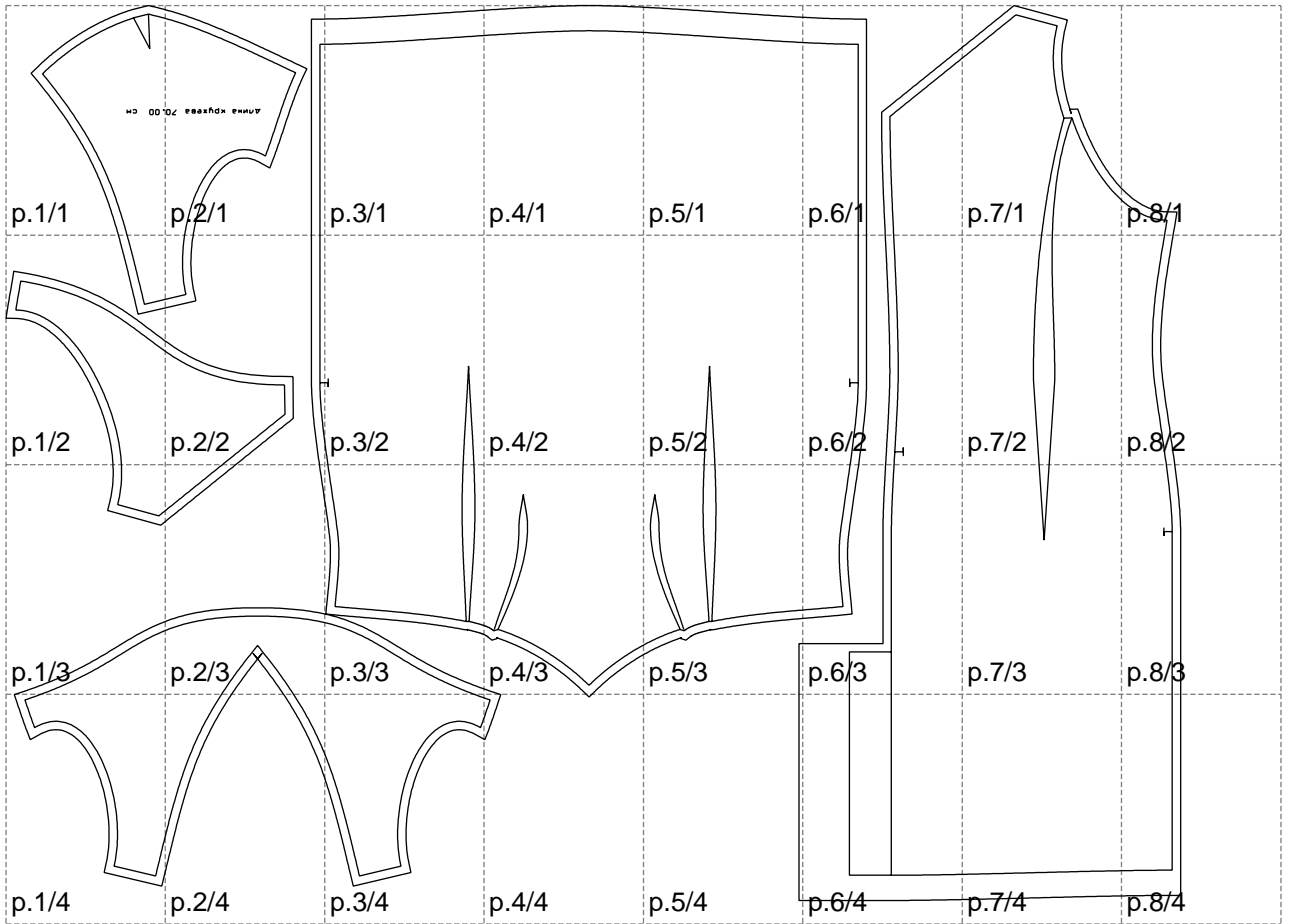

Not for print

Paper size: A4, size:1399.00 x1065.63 mm

# Example

size:1499.00 x1792.85 mm

Maneken =1 ver.0

rz\_1=170

rz\_16=120

rz\_17=104

rz\_18=103.6

rz\_19=128

rz\_20=125.1

---

. . . . .  
. . . . .  
. . . . .