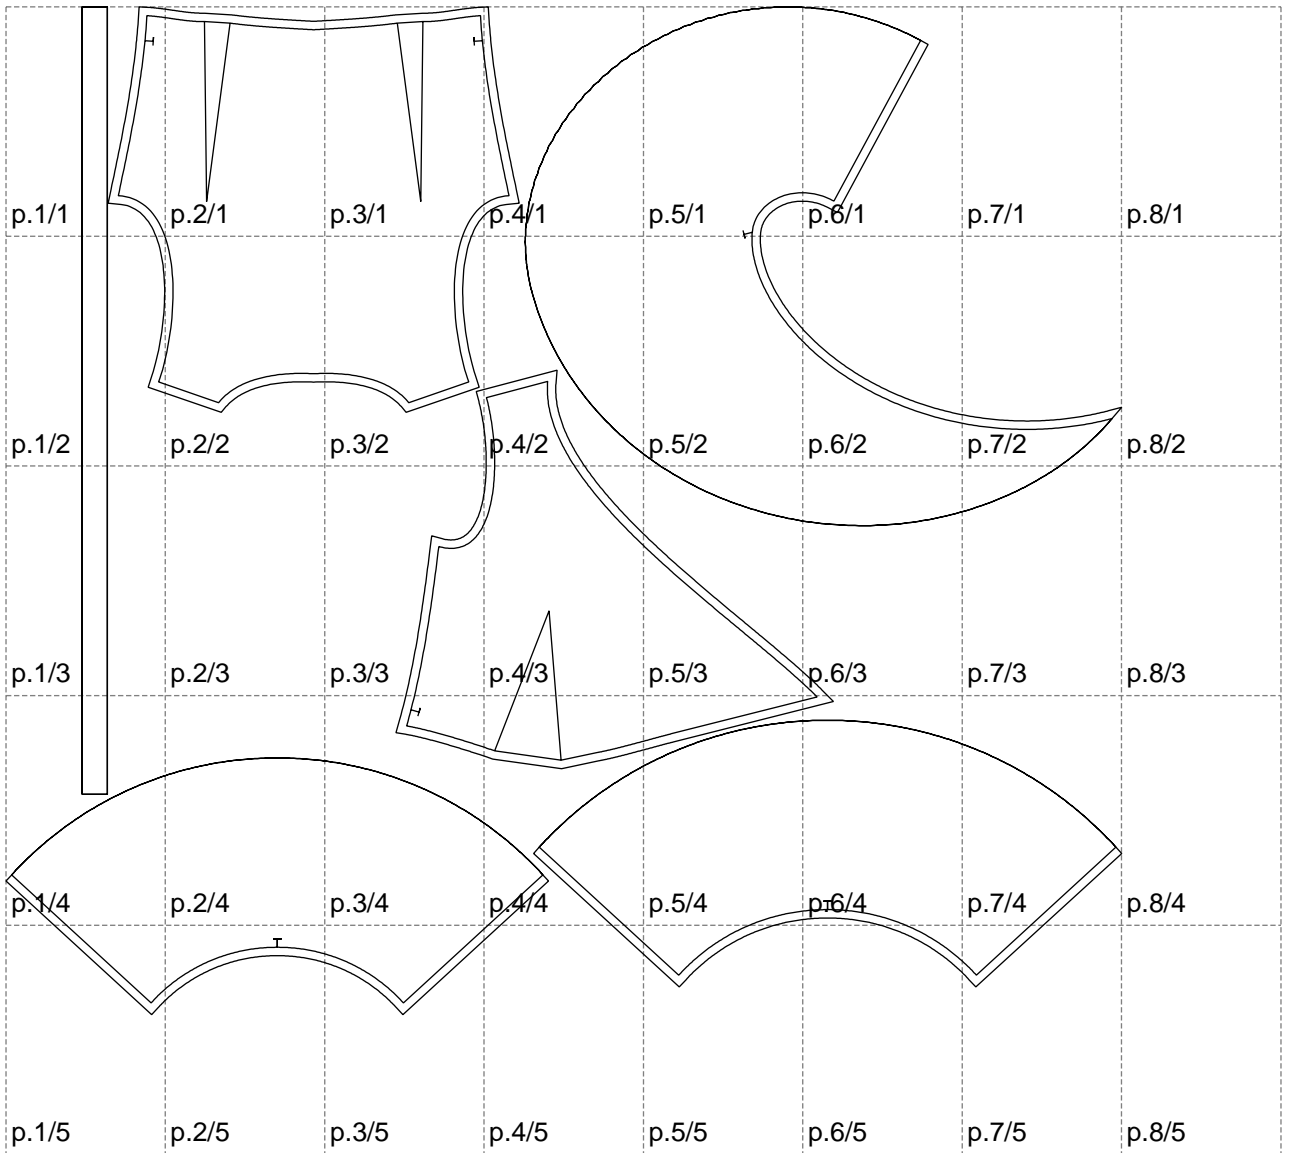

Not for print

Paper size: A4, size:1328.75 x1200.18 mm

Example

size:1499.00 x1628.34 mm

Maneken =1 ver.0

rz_1=170

rz_16=88

rz_17=75.6

rz_18=67.6

rz_19=96

rz_20=94.6

.
.
.