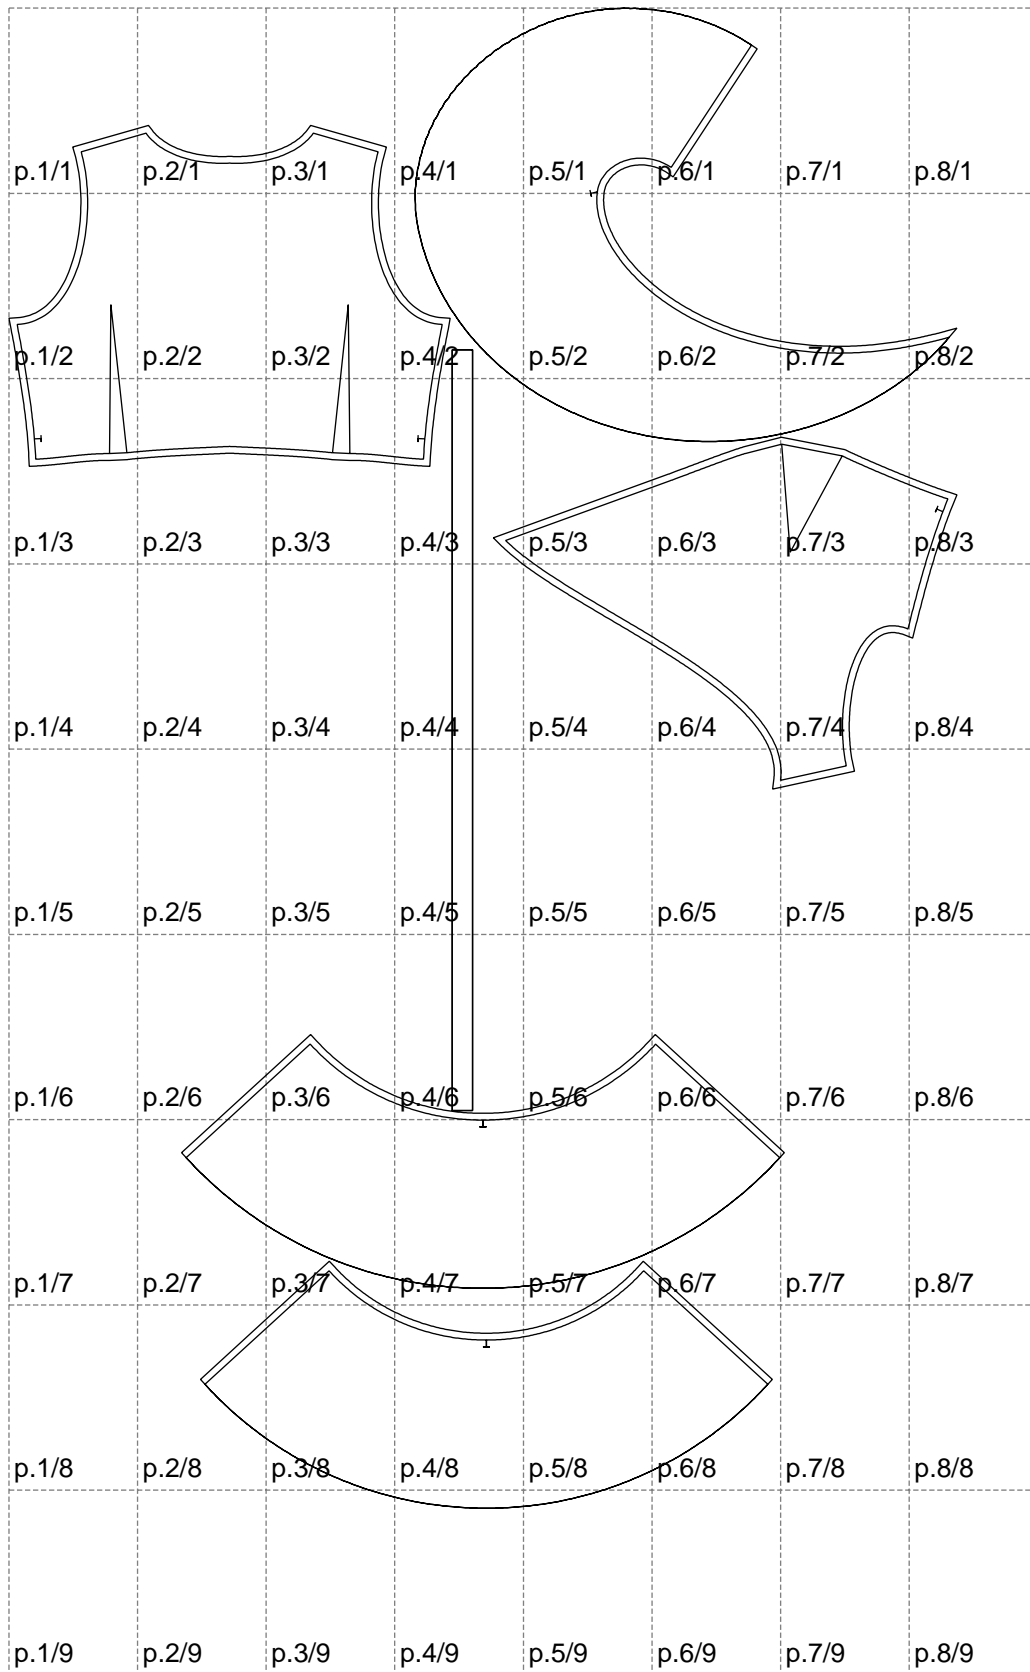

Not for print

Paper size: A4, size:1399.00 x2213.91 mm

# Example

size:1499.00 x2735.27 mm

Maneken =1 ver.0

rz\_1=170

rz\_16=120

rz\_17=104

rz\_18=103.6

rz\_19=128

rz\_20=125.1

---

. . . . .  
. . . . .  
. . . . .