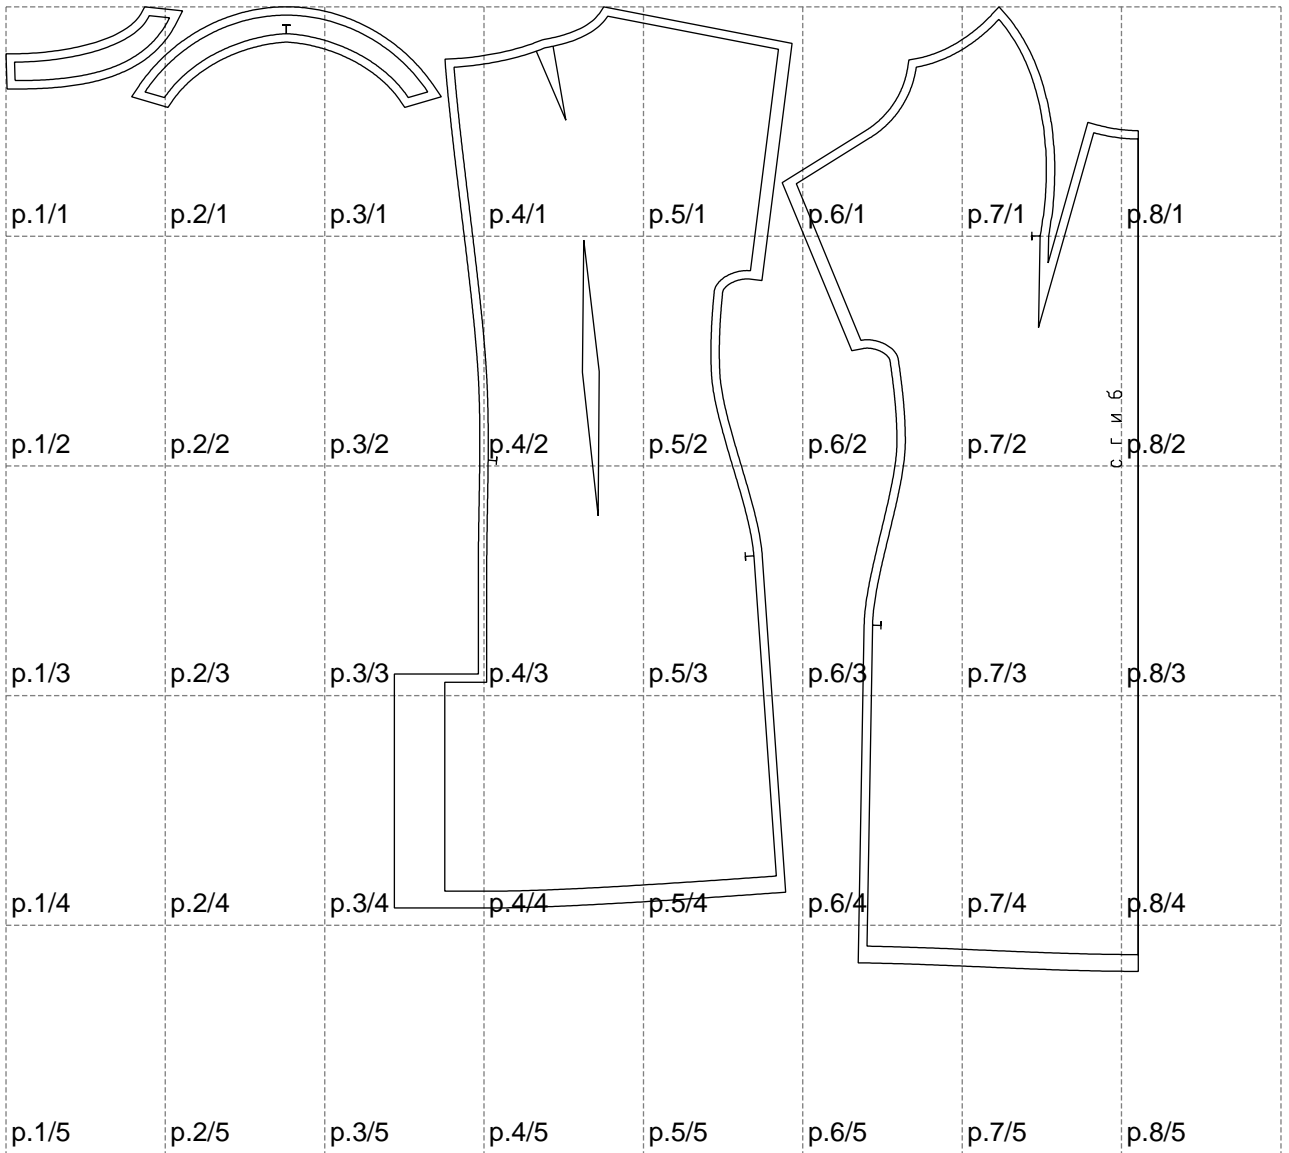

Not for print

Paper size: A4, size:1348.63 x1148.64 mm

# Example

size:1388.42 x1156.42 mm

Maneken =1 ver.0

rz\_1=170

rz\_16=112

rz\_17=96.2

rz\_18=94

rz\_19=120

rz\_20=117

---

. . . . .  
. . . . .  
. . . . .