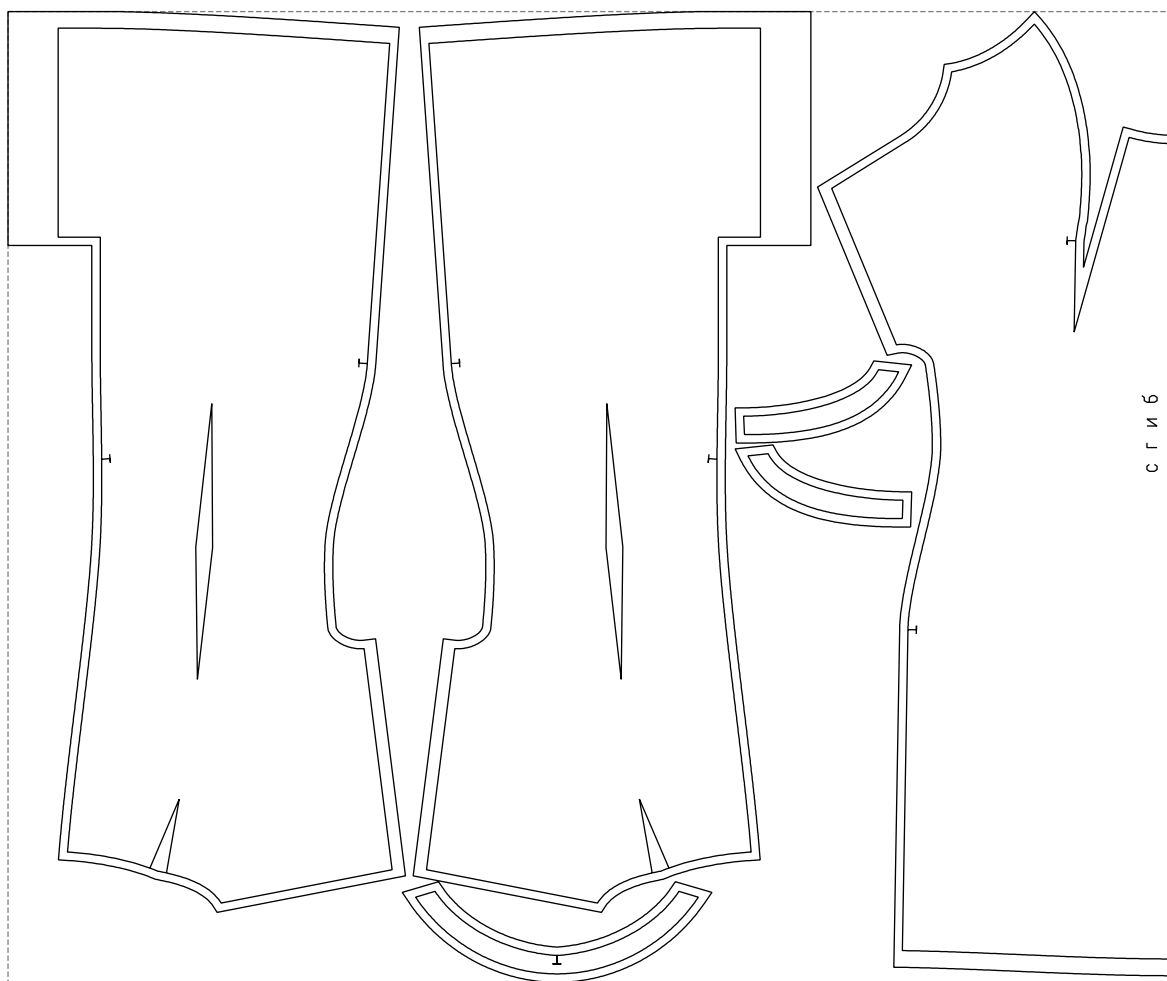

Not for print

Paper size: A4, size:1348.63 x1148.64 mm

# Example

size:1388.42 x1156.42 mm

Maneken =1 ver.0

rz\_1=170

rz\_16=112

rz\_17=96.2

rz\_18=94

rz\_19=120