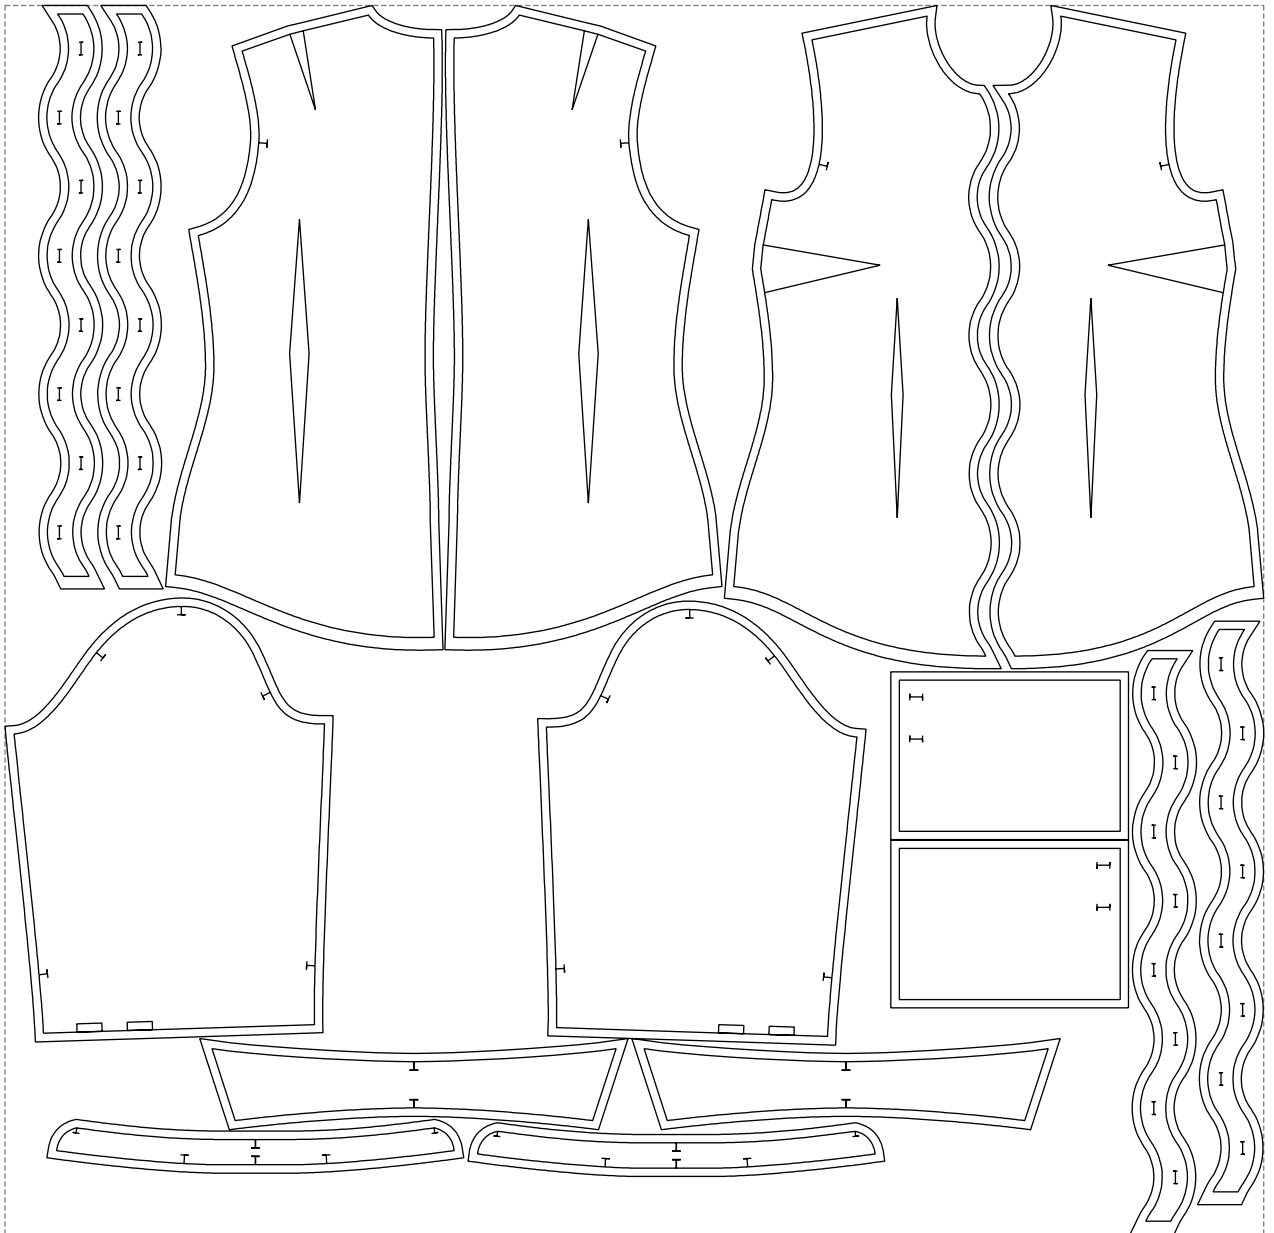

Not for print

Paper size: A4, size:1388.92 x1216.23 mm

# Example

size:1499.00 x1463.08 mm

Maneken =1 ver.0

rz\_1=170

rz\_16=104

rz\_17=88.9

rz\_18=84.4

rz\_19=112