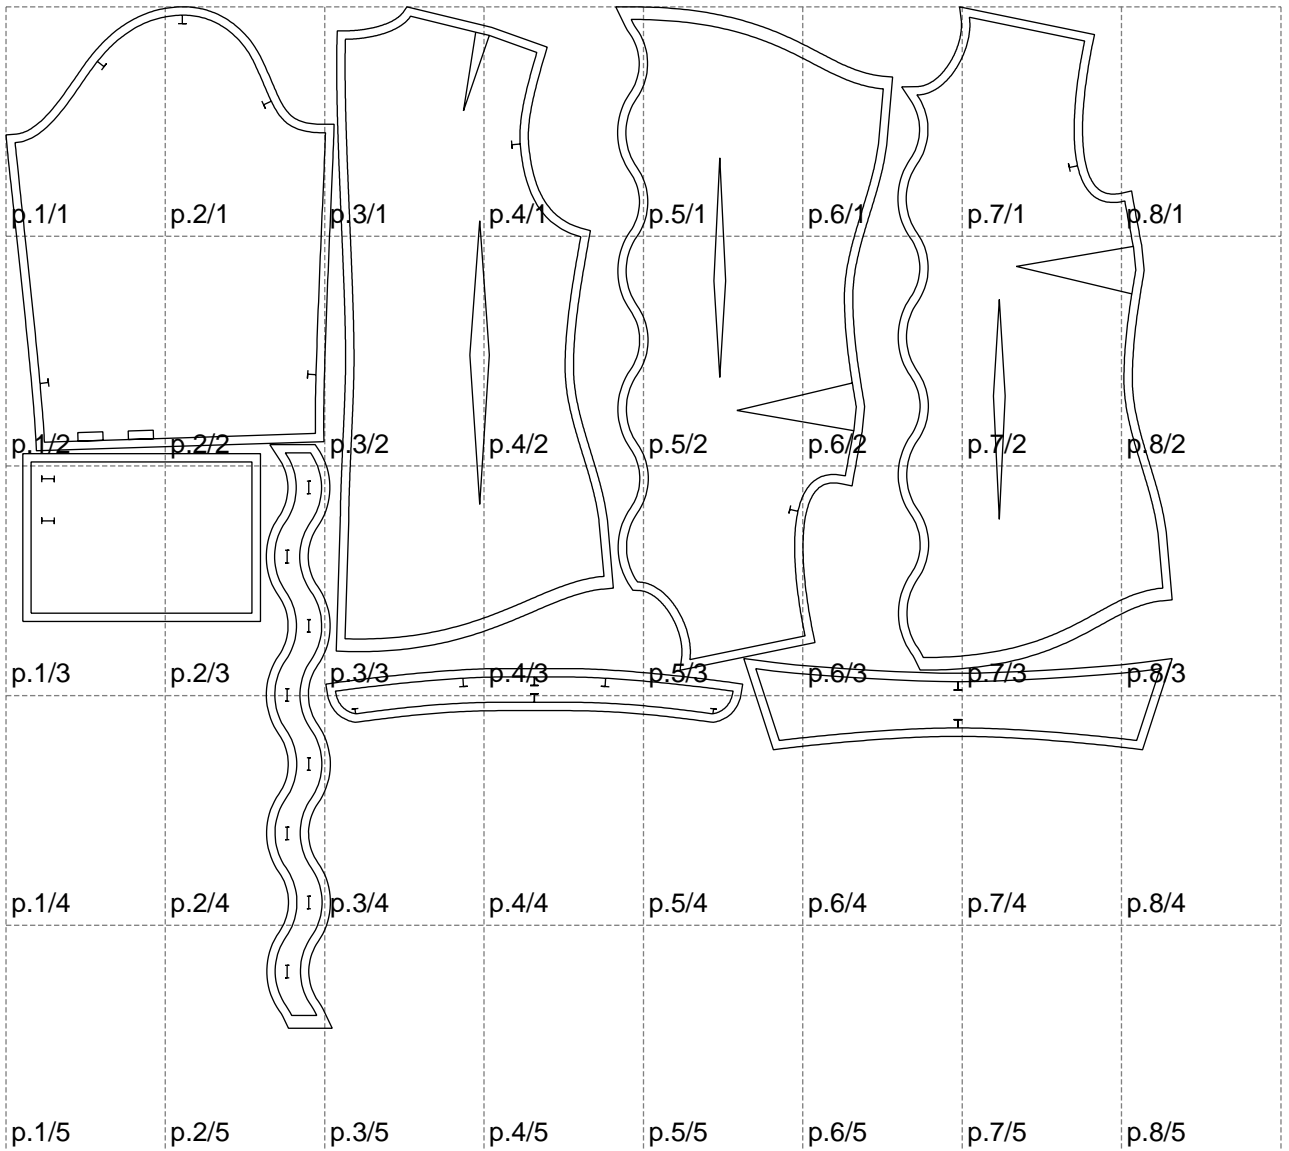

Not for print

Paper size: A4, size:1388.92 x1216.23 mm

# Example

size:1499.00 x1463.08 mm

Maneken =1 ver.0

rz\_1=170

rz\_16=104

rz\_17=88.9

rz\_18=84.4

rz\_19=112

rz\_20=109.3

---

. . . . .  
. . . . .  
. . . . .