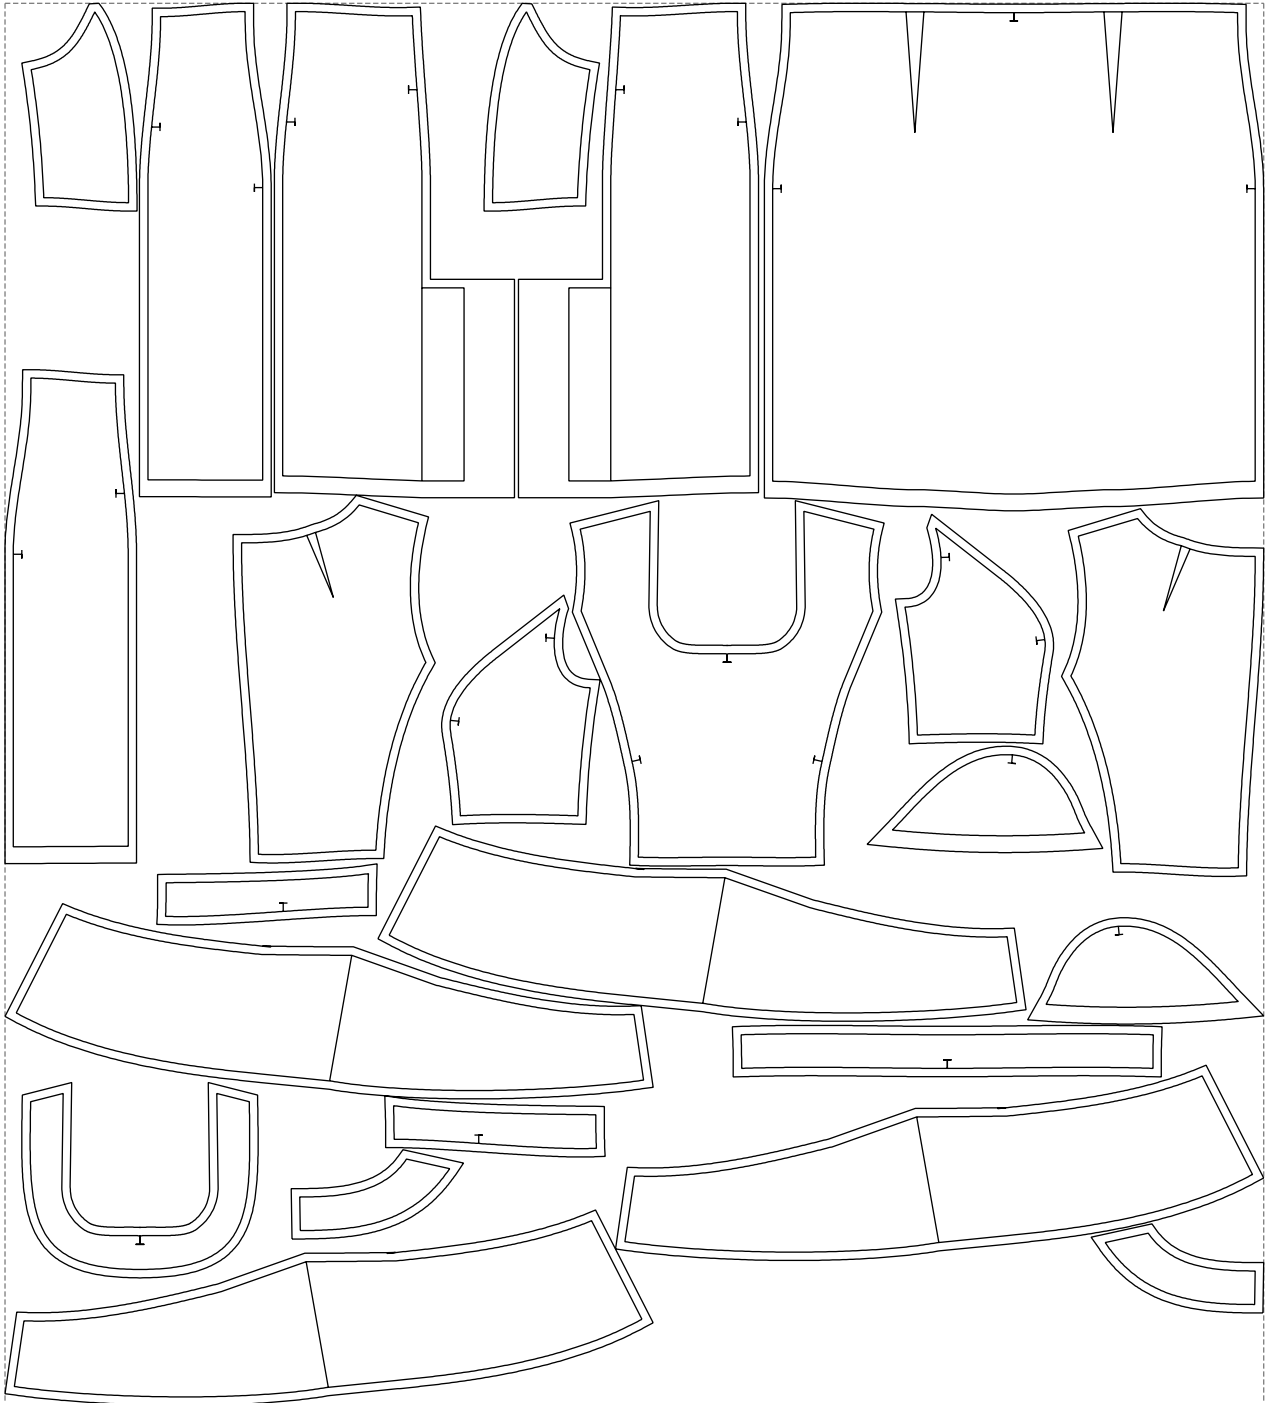

Not for print

Paper size: A4, size:1399.00 x1141.26 mm

# Example

size:1499.00 x1670.14 mm

Maneken =1 ver.0

rz\_1=170

rz\_16=108

rz\_17=92.5

rz\_18=89.2

rz\_19=116