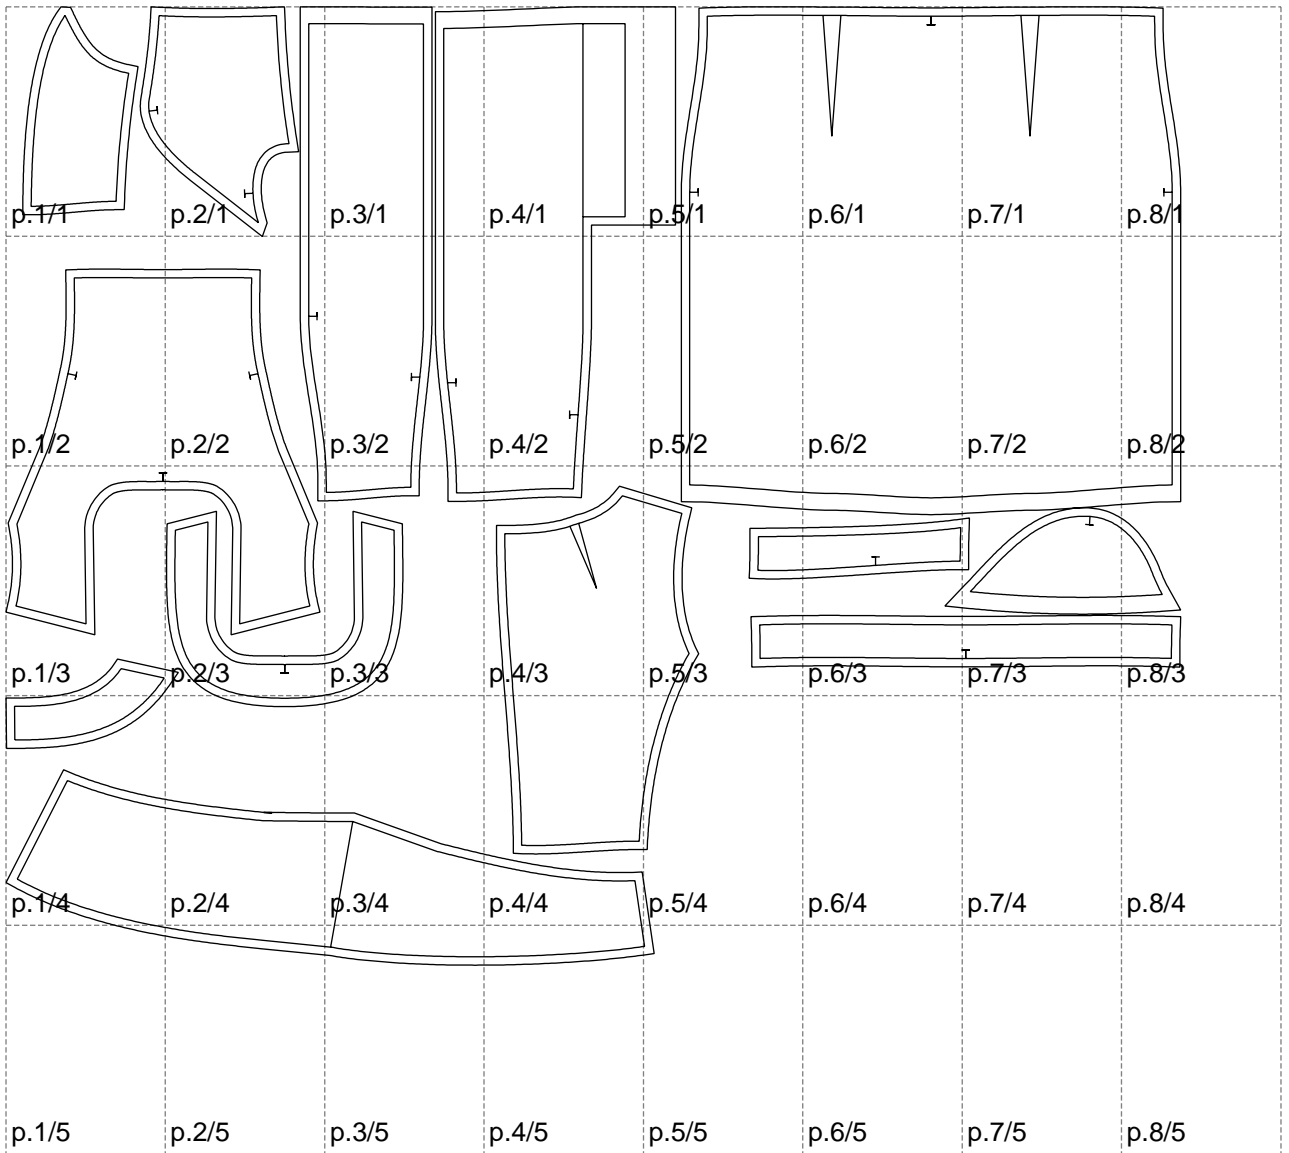

Not for print

Paper size: A4, size:1399.00 x1141.26 mm

# Example

size:1499.00 x1670.14 mm

Maneken =1 ver.0

rz\_1=170

rz\_16=108

rz\_17=92.5

rz\_18=89.2

rz\_19=116

rz\_20=113

---

. . . . .  
. . . . .  
. . . . .