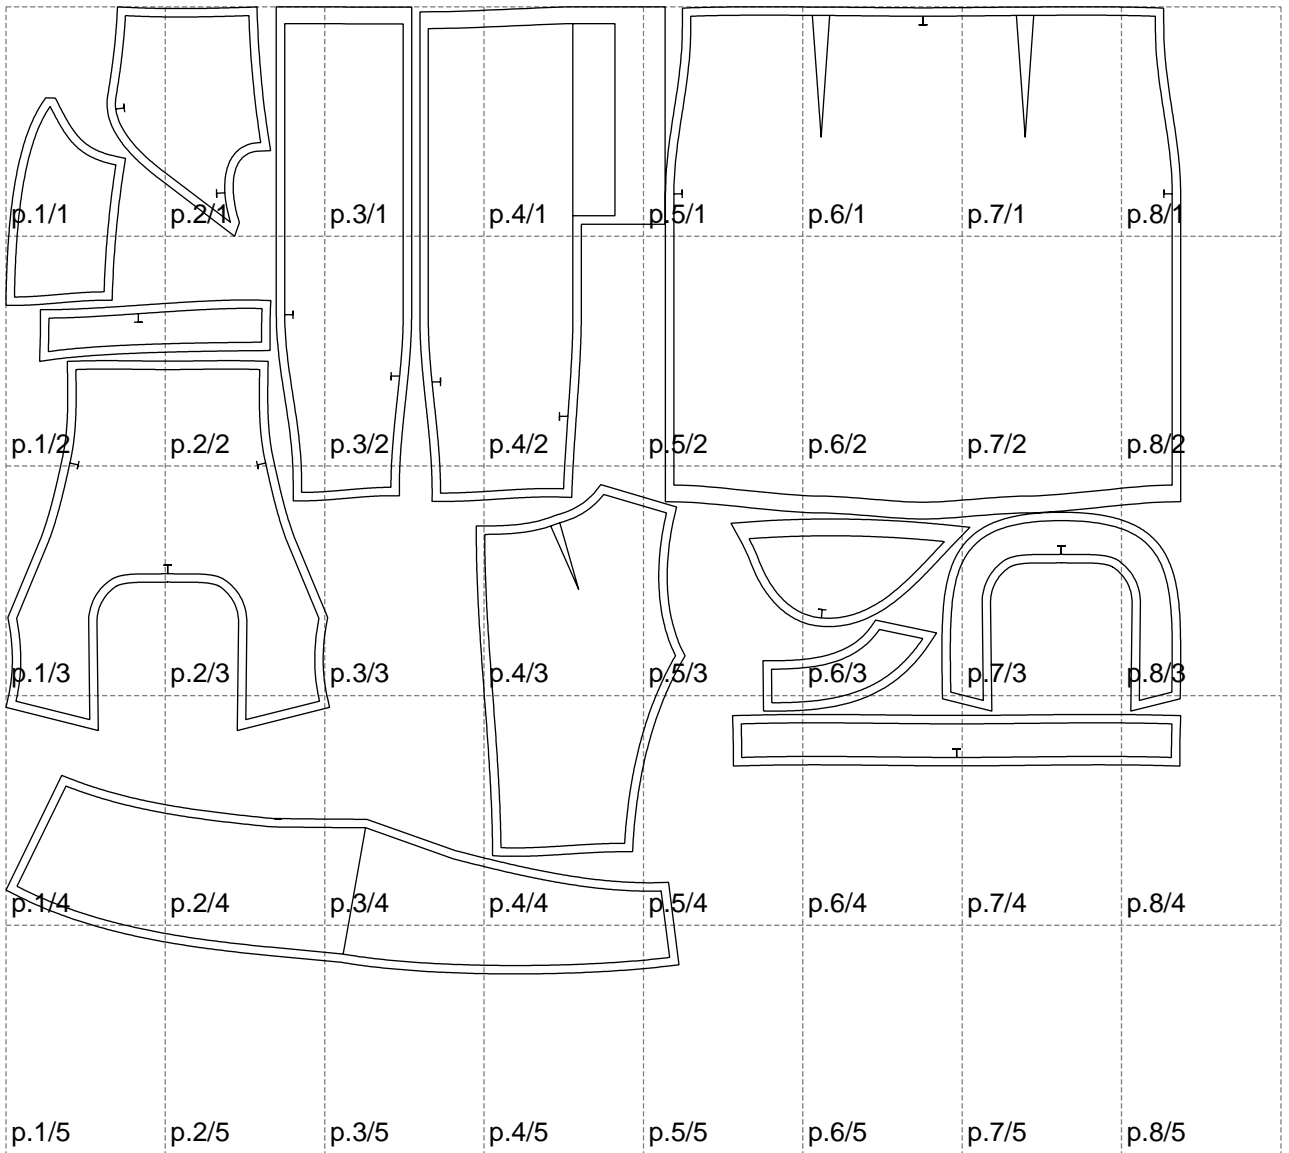

Not for print

Paper size: A4, size:1399.00 x1151.68 mm

# Example

size:1499.00 x1779.19 mm

Maneken =1 ver.0

rz\_1=170

rz\_16=112

rz\_17=96.2

rz\_18=94

rz\_19=120

rz\_20=117

---

. . . . .  
. . . . .  
. . . . .