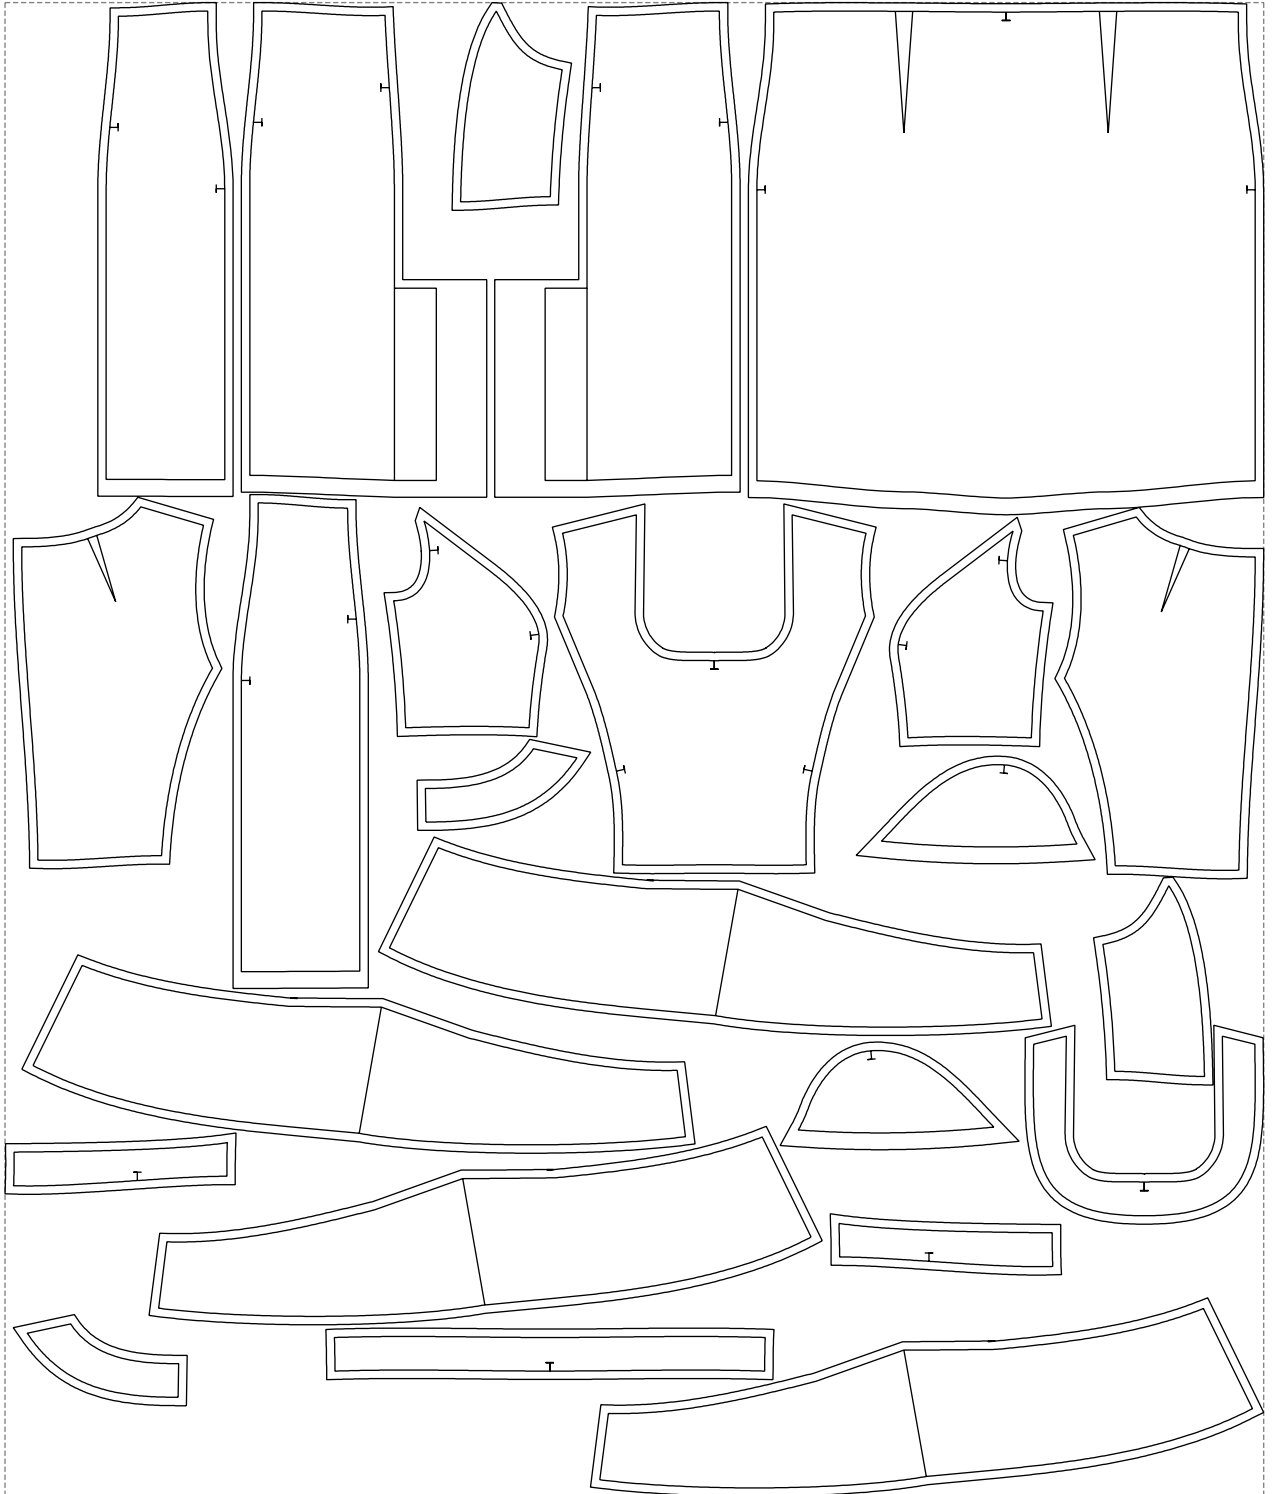

Not for print

Paper size: A4, size:1399.00 x1151.68 mm

# Example

size:1499.00 x1779.19 mm

Maneken =1 ver.0

rz\_1=170

rz\_16=112

rz\_17=96.2

rz\_18=94

rz\_19=120