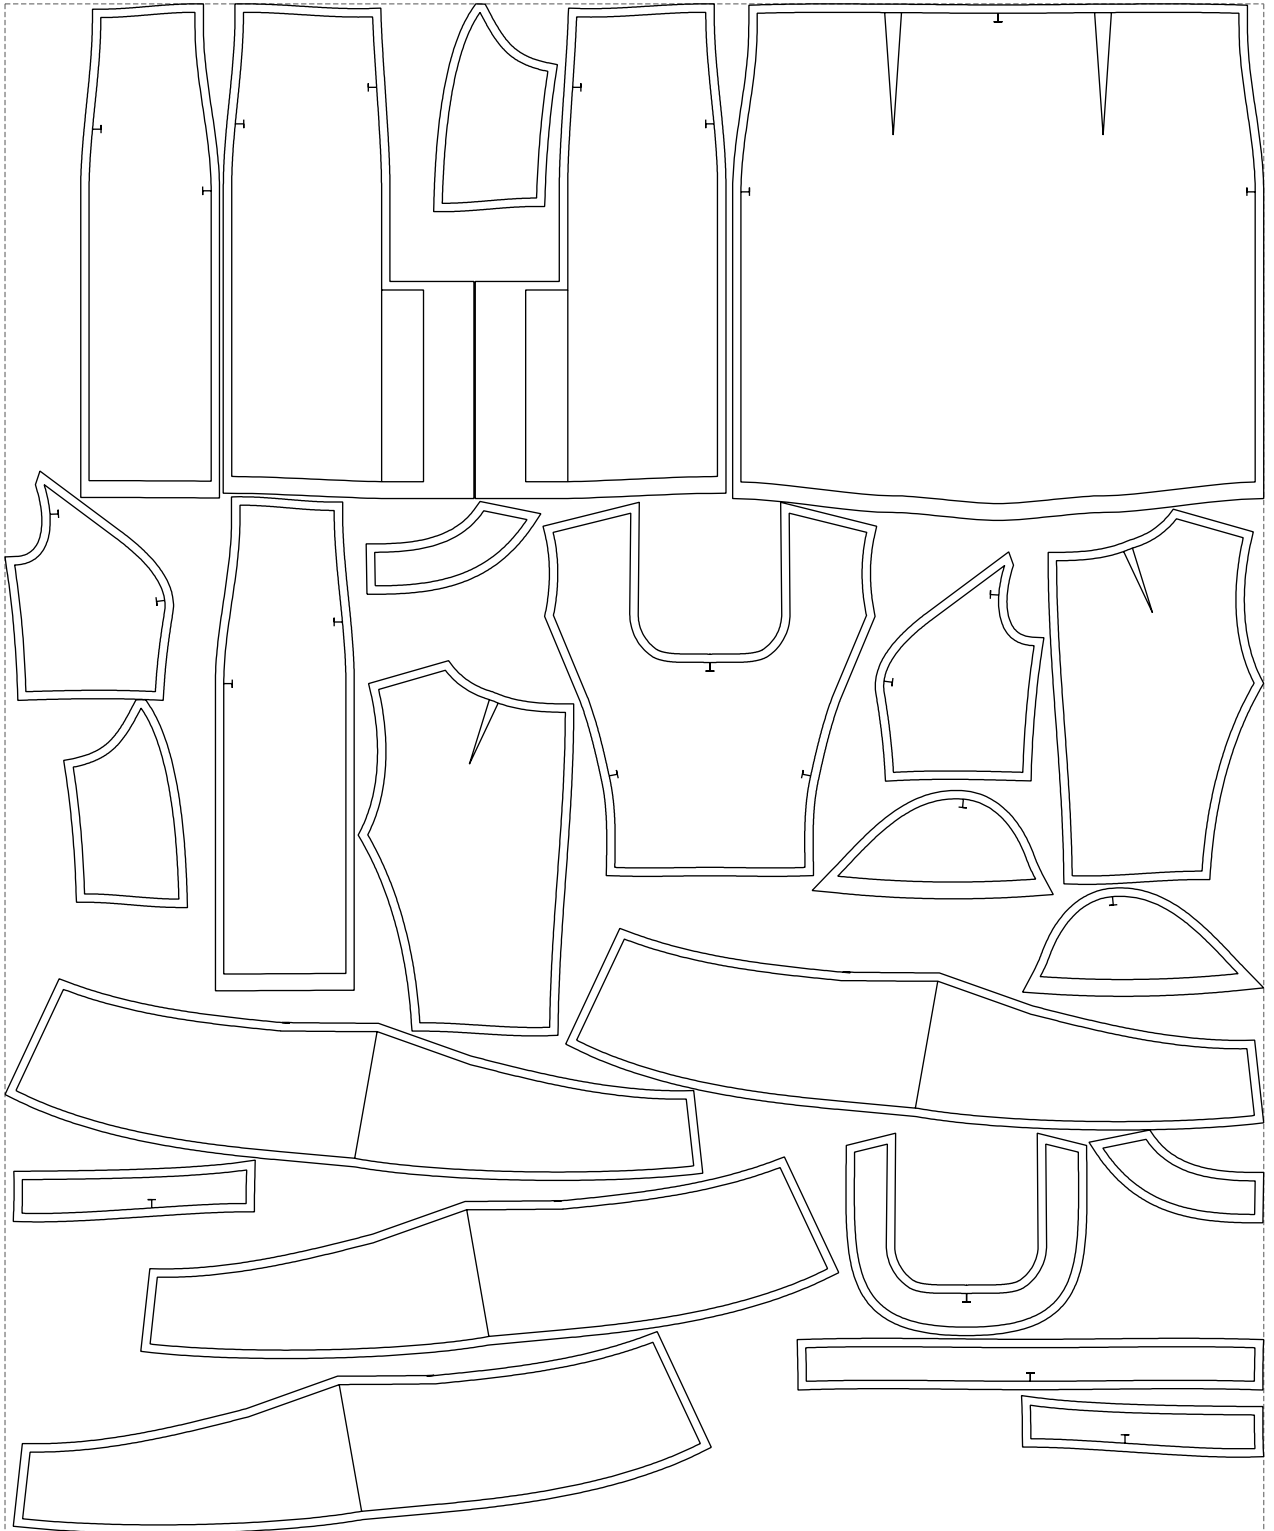

Not for print

Paper size: A4, size:1399.00 x1094.87 mm

# Example

size:1499.00 x1821.78 mm

Maneken =1 ver.0

rz\_1=170

rz\_16=116

rz\_17=100

rz\_18=98.8

rz\_19=124