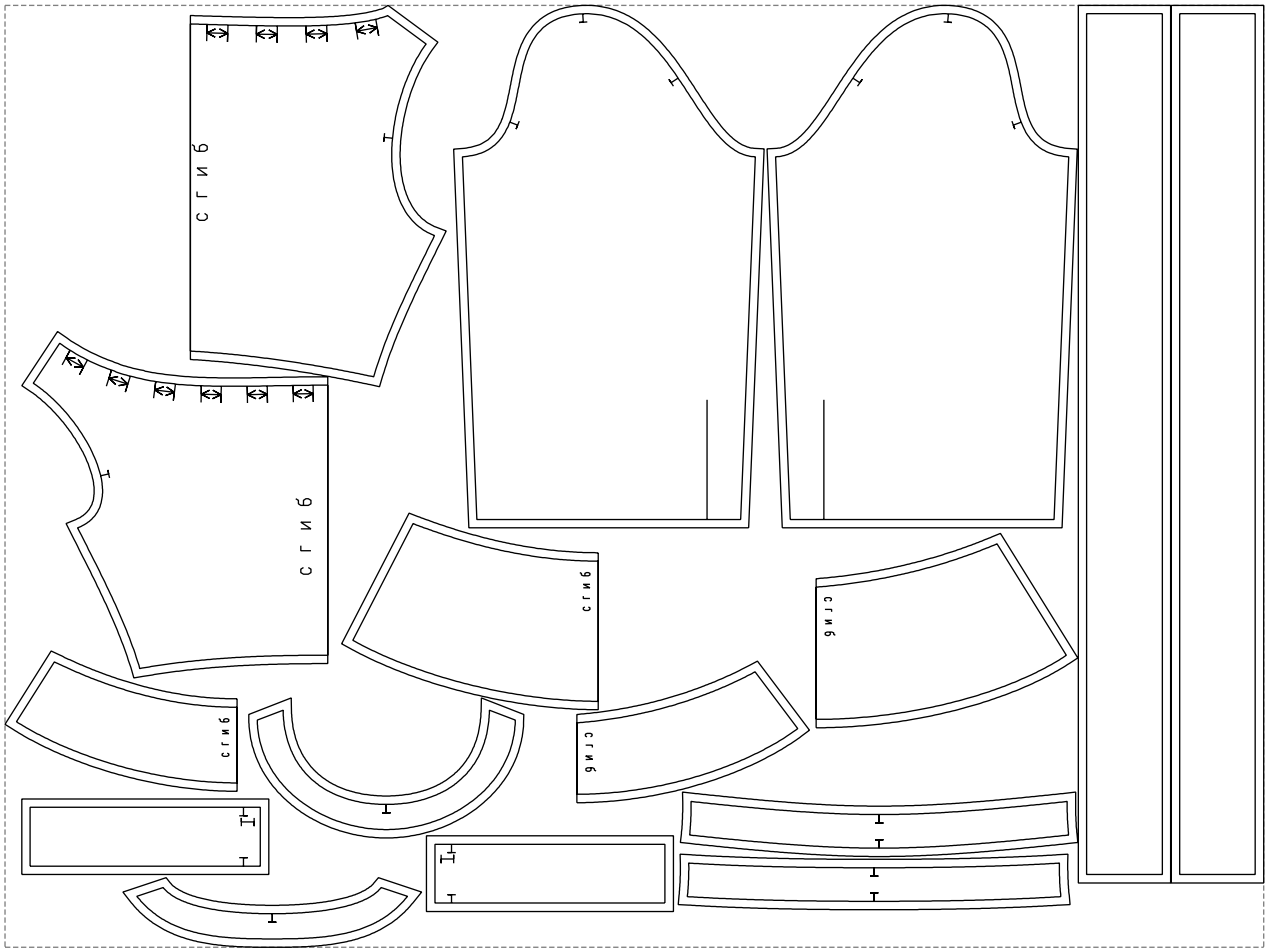

Not for print

Paper size: A4, size:1399.00 x1045.40 mm

# Example

size:1499.00 x1122.00 mm

Maneken =1 ver.0

rz\_1=170

rz\_16=96

rz\_17=82

rz\_18=76

rz\_19=104

rz\_20=101.8

---

. . . . .  
. . . . .  
. . . . .